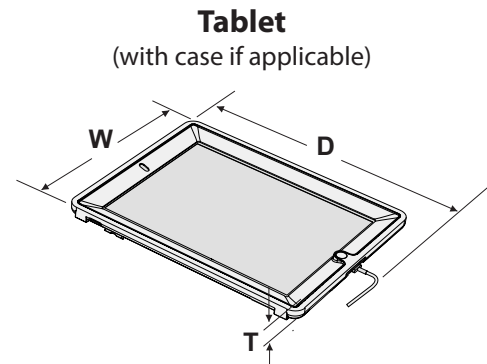

Tech Tub²® Compatibility

Compatible Device or Case Dimensions

If your device or device case is not listed in one of the charts, please refer to the maximum dimensions shown below.

MAX Device or Case Dimensions

Tech Tub²® Model	FTT699 Premium Tech Tub²® - 6 devices w/ larger plug adapters	FTT700 Premium Tech Tub²® - 6 devices	FTT1100 Premium Tech Tub²® - 10 devices	FTT1100-USB Premium Tech Tub²® - 10 devices	FTT1100-USBAUS Premium Tech Tub²® - 10 devices	FTT1112 Premium Tech Tub²® - 10 devices w/ larger plug adapters
D (Depth)	13" (330mm)					
W (Width)	9 -7/16" (240mm)					
T (Thickness)	1-1/8" (29mm)					

NOTE:
If your device uses a plug adapter, check that your adapter will fit on the Tech Tub power bar.
See page 4.

Include charging cable in depth(D) measurement