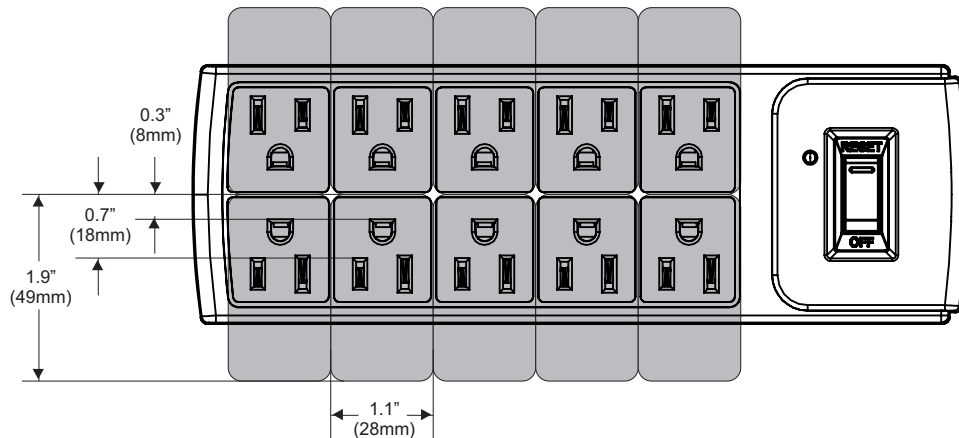

FTT1100: 10-Outlet Power Bar