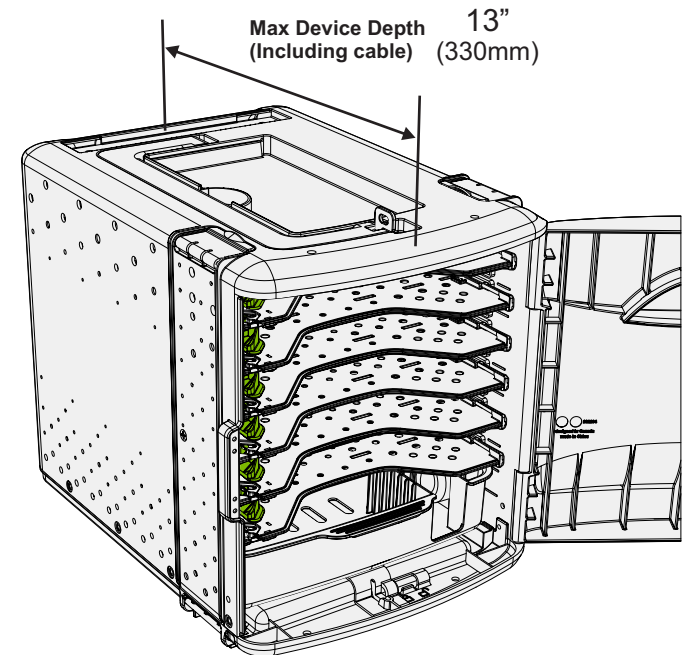

Tech Tub²® Compatibility

Compatible Device or Case Dimensions

If your device or device case is not listed in one of the charts, please refer to the maximum dimensions shown below.

MAX Device or Case Dimensions

Tech Tub²® Model	FTT699 Premium Tech Tub²® - 6 devices w/ larger plug adapters	FTT700 Premium Tech Tub²® - 6 devices	FTT1100 Premium Tech Tub²® - 10 devices	FTT1100-USB Premium Tech Tub²® - 10 devices	FTT1100-USBAUS Premium Tech Tub²® - 10 devices	FTT1112 Premium Tech Tub²® - 10 devices w/ larger plug adapters
D (Depth)	13" (330mm)					
W (Width)	9 -7/16" (240mm)					
T (Thickness)	1-1/8" (29mm)					

NOTE:
If your device uses a plug adapter, check that your adapter will fit on the Tech Tub power bar.
See page 4.

Include charging cable in depth(D) measurement