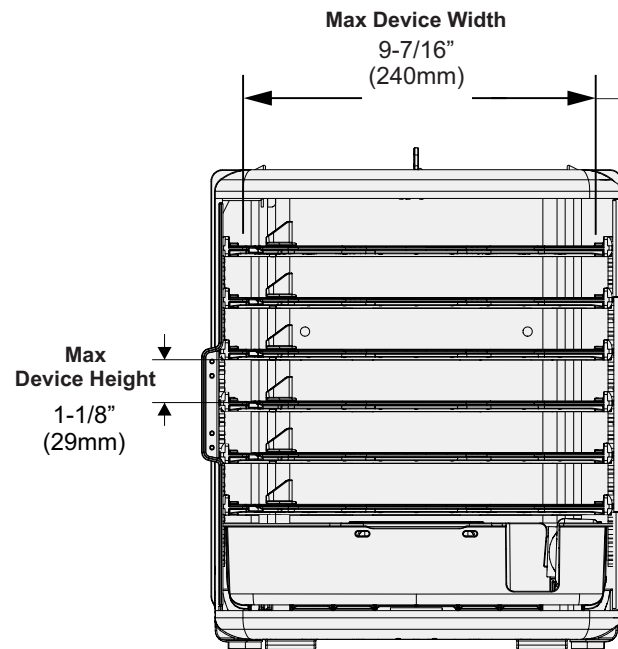

Tech Tub²® Compatibility

Compatible Device or Case Dimensions

If your device or device case is not listed in one of the charts, please refer to the maximum dimensions shown below.

MAX Device or Case Dimensions

Tech Tub²® Model	FTT699 Premium Tech Tub²® - 6 devices w/ larger plug adapters	FTT700 Premium Tech Tub²® - 6 devices	FTT1100 Premium Tech Tub²® - 10 devices	FTT1100-USB Premium Tech Tub²® - 10 devices	FTT1100-USBAUS Premium Tech Tub²® - 10 devices	FTT1112 Premium Tech Tub²® - 10 devices w/ larger plug adapters
D (Depth)	13" (330mm)					
W (Width)	9 -7/16" (240mm)					
T (Thickness)	1-1/8" (29mm)					

NOTE:
If your device uses a plug adapter, check that your adapter will fit on the Tech Tub power bar.
See page 4.

Include charging cable in depth(D) measurement