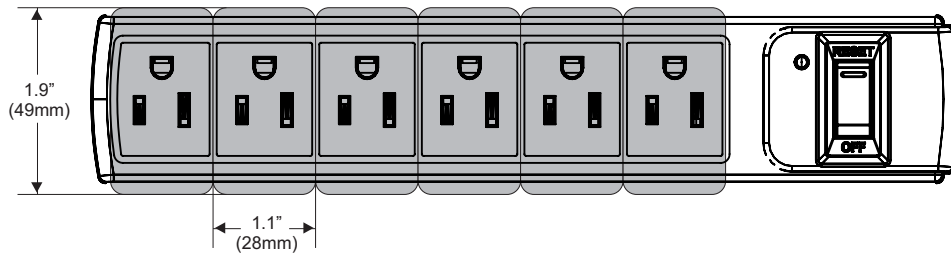

FTT700: 6-Outlet Power Bar