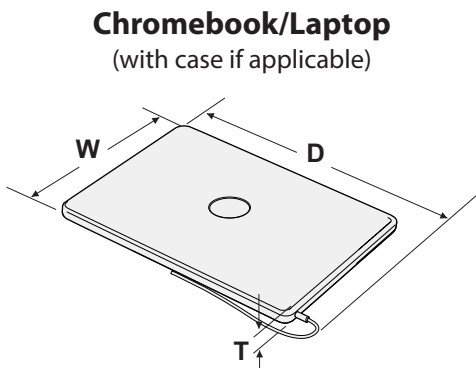

Tech Tub²® Compatibility

Compatible Device or Case Dimensions

If your device or device case is not listed in one of the charts, please refer to the maximum dimensions shown below.

MAX Device or Case Dimensions

Tech Tub²® Model	FTT699 Premium Tech Tub²® - 6 devices w/ larger plug adapters	FTT700 Premium Tech Tub²® - 6 devices	FTT1100 Premium Tech Tub²® - 10 devices	FTT1100-USB Premium Tech Tub²® - 10 devices	FTT1100-USBAUS Premium Tech Tub²® - 10 devices	FTT1112 Premium Tech Tub²® - 10 devices w/ larger plug adapters
D (Depth)	13" (330mm)					
W (Width)	9 -7/16" (240mm)					
T (Thickness)	1-1/8" (29mm)					

NOTE:
If your device uses a plug adapter, check that your adapter will fit on the Tech Tub power bar.
See page 4.

Include charging cable in depth(D) measurement