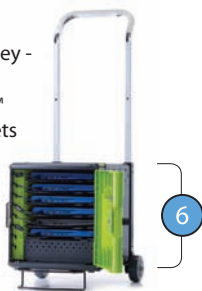

For devices that move throughout a school

6 devices 10 devices 24 - 32 devices

6 devices
 Tech Tub²® Trolley - holds iPads®, Chromebooks™ and other tablets (FTT606)

10 devices
 Tech Tub²® Trolley (FTT1010 or for syncing FTT1010-USB)