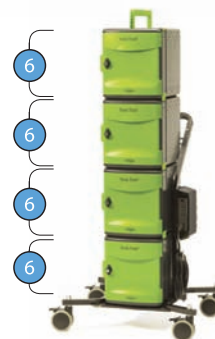

6 devices
 Original Tech Tub® Trolley - holds iPads® and other devices (TEC606)

10 iPads®
 Original Tech Tub® Trolley - syncs iPads® (TEC1010)

Modular Cart System

24 devices
 Tech Tub²® Modular Cart (FTT624 or for syncing FTT624-USB)

32 devices
 Tech Tub²® Modular Cart (FTT632 or for syncing FTT632-USB)

6 devices
 Original Tech Tub® Trolley - holds Chromebooks™ (TEC606C)

24 devices
 NEW Tech Tub²® Stacking Cart (FTT124 or for syncing FTT124-USB)

Premium Cart for added security

32 devices
 Tech Tub²® Premium Cart (FTT432 or for syncing FTT432-USB)

- ⑩ Indicates that 2 tubs are permanently connected together and hold 10 devices
- ⑥ Indicates that a single tub holds 6 devices