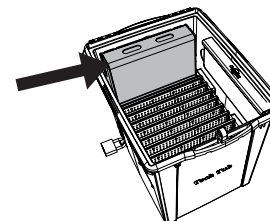

Case	Device	USB Hub Mounted Internally	USB Hub Mounted Externally
Big Grips Slim	Apple iPad Air®	✓	✓
Otterbox iPad Defender Series	Apple iPad® (All models)	●(6)	●(8)
Gumdrop Drop Tech	Apple iPad® (All models)	✓	✓
Gumdrop Drop Tech Hideaway	Apple iPad® (All models)	✓	✓
STM Dux (for iPad Air)	Apple iPad Air®	✓	✓
UZBL Airwave Case	Apple iPad Air®	●(6)	●(8)
Max Cases Guardian Case	Apple iPad Air®	●	●

Legend

- ✓ Tested and approved configuration by Copernicus. Able to store 10 devices.
- ●(8) Approved based on published manufacturer's specifications. Number indicates quantity of devices able to be stored.
- Approved based on published manufacturer's specifications. Able to store 10 devices.

Please note: USB hub charges with 7.5W per port. Check your device power requirements to ensure proper charging.

Can't find your device? Refer to Page 6 to determine if it will fit inside of the Tech Tub™.

View our additional Tech Tub™ models for further device compatibility here:

<http://www.copernicused.com/products/mobile-devices>

Visit our website at www.copernicused.com or call us at 1-800-267-8494 for more information on compatibility.

*When USB Hub is mounted to the outside of the Tech Tub™ it will not fit in Tech Tub™ Carts/Trolleys.

USB Hub mounted internally