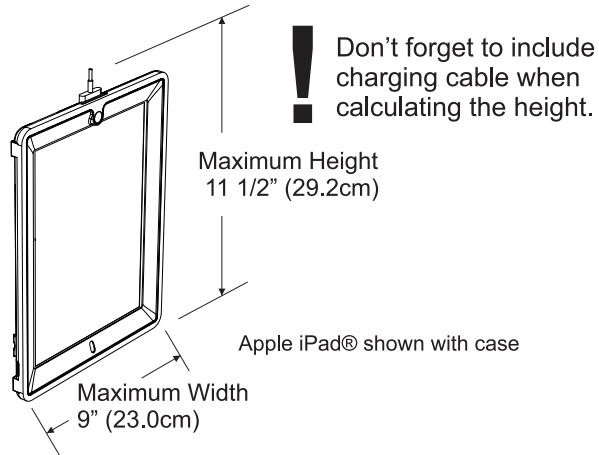

Tech Tub® Compatibility

TEC1000/1000-AUS - Does your device/case fit?

1 Measure the width and height of your device/case

2 Measure the thickness of your device/case

Device or Device Case Thickness (T)	Device Storage Capacity (USB Hub Inside)	Device Storage Capacity (USB Hub Outside)*
< 3/4" (2.0 cm)	10 devices	10 devices*
3/4" - 1 1/4" (2.0 cm - 3.4 cm)	6 devices	8 devices*

*When USB Hub is mounted to the outside of the Tech Tub™ it will not fit in Tech Tub™ Carts/Trolley.

View our additional Tech Tub™ models for further device compatibility here: <http://www.copernicused.com/products/mobile-devices>
Visit our website at www.copernicused.com or call us at 1-800-267-8494 for more information on compatibility.