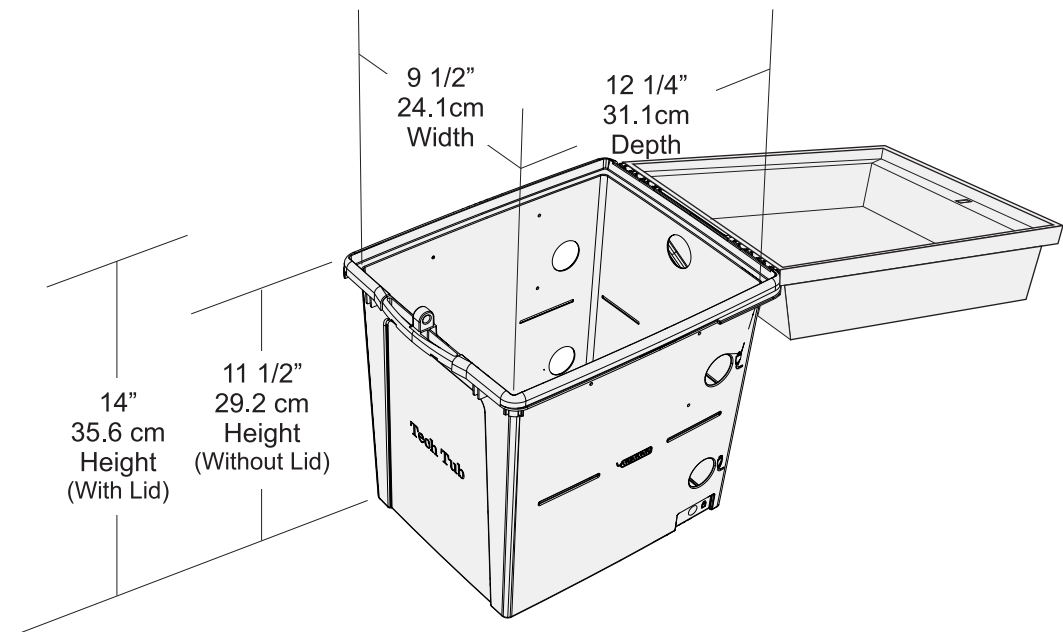

TEC57 Tech Tub Interior Dimensions