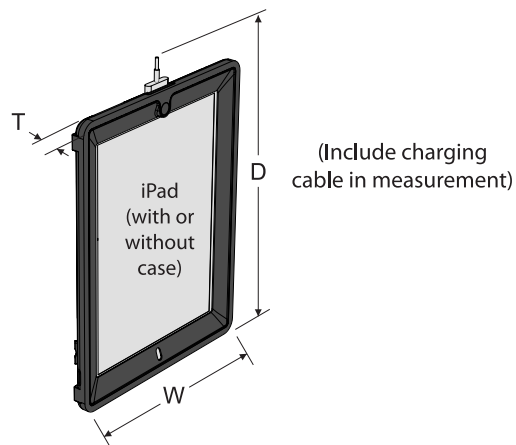

Tech Tub® Compatibility

Step 3 - Does your device/case fit?

Visit our website at www.copernicused.com or call us at 1-800-267-8494 for more information on compatibility.

SKU	Tub Interior Dimensions (Height x Width x Depth)
TEC57 - Base Tech Tub™	14" H x 9 1/2" W x 12 1/4" D (35.6cm H x 24.1cm W x 31.1cm D)

SKU	Maximum Device or Device Case Size (Height x Width x Thickness) MUST INCLUDE CHARGING CABLE IN MEASUREMENT
TEC600 - Tech Tub™ Premium: Holds 6 Devices	11 1/2" H x 9" W x 1" T (29.2cm H x 23.0cm W x 2.8cm T)
TEC600C - Tech Tub™ Premium: Holds 6 Chromebooks	14" H x 9" W x 1" T (35.6cm H x 23.0cm W x 2.8cm T)

Please refer to p. 6 and 7 for TEC1000 and TEC1000-AUS device sizing and compatibility.