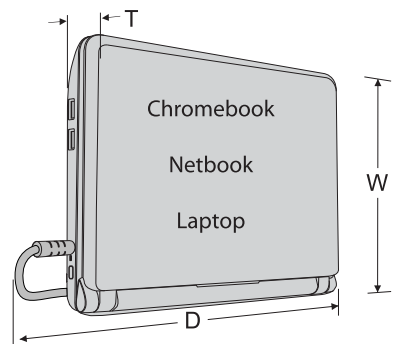

Tech Tub® Compatibility

Step 3 - Does your device/case fit?

Visit our website at www.copernicused.com or call us at 1-800-267-8494 for more information on compatibility.

SKU	Tub Interior Dimensions (Height x Width x Depth)
TEC57 - Base Tech Tub™	14" H x 9 1/2" W x 12 1/4" D (35.6cm H x 24.1cm W x 31.1cm D)

SKU	Maximum Device or Device Case Size (Height x Width x Thickness) MUST INCLUDE CHARGING CABLE IN MEASUREMENT
TEC600 - Tech Tub™ Premium: Holds 6 Devices	11 1/2" H x 9" W x 1" T (29.2cm H x 23.0cm W x 2.8cm T)
TEC600C - Tech Tub™ Premium: Holds 6 Chromebooks	14" H x 9" W x 1" T (35.6cm H x 23.0cm W x 2.8cm T)

Please refer to p. 6 and 7 for TEC1000 and TEC1000-AUS device sizing and compatibility.