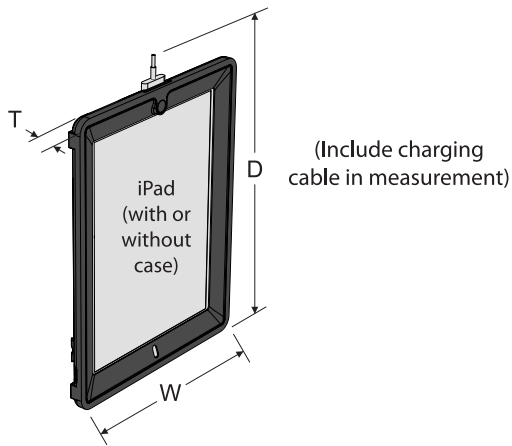

If your device is not listed, please refer to maximum device sizes shows.

SKU	Product Name	Maximum Device or Device Case Size MUST INCLUDE CHARGING CABLE IN MEASUREMENT
FTT600	Premium Tech Tub ² ® - holds 6 devices	13" D x 9 3/16"W x 1 1/4"T (33.0cm D x 23.3cm W x 3.1cm T)
FTT1000/FTT1000-USB	Premium Tech Tub ² ® - holds 10 devices	