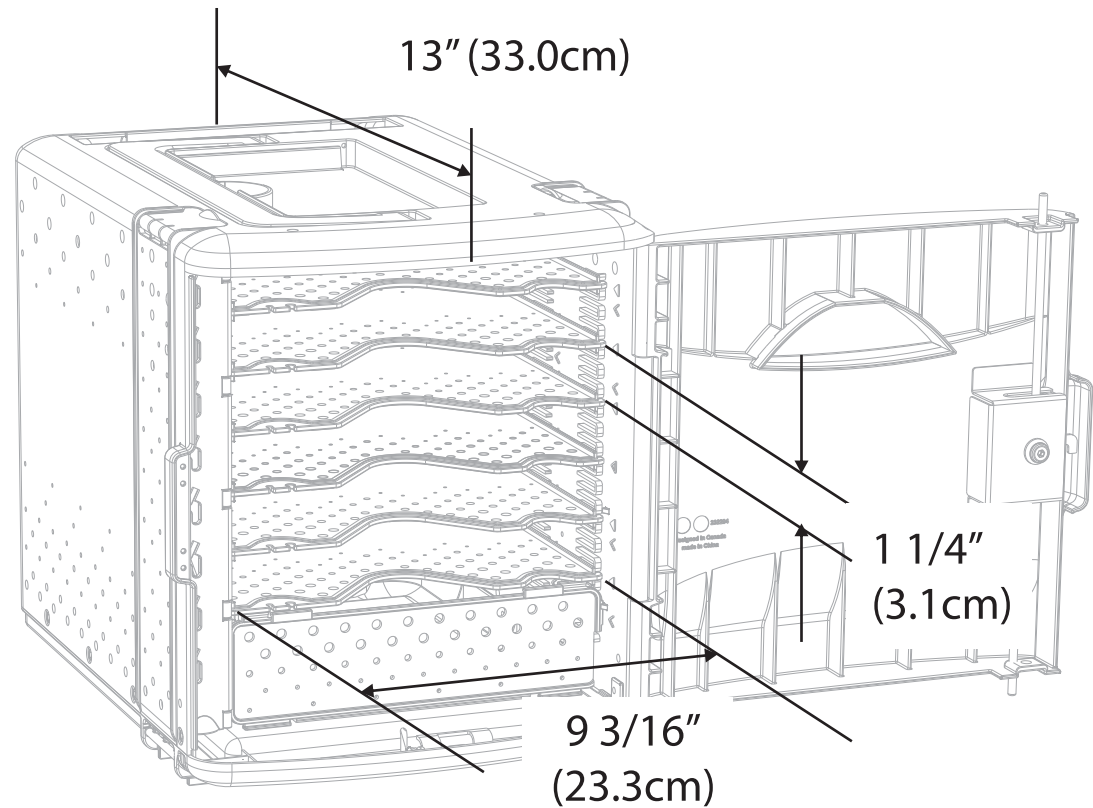

If your device is not listed, please refer to maximum device sizes shows.

SKU	Product Name	Maximum Device or Device Case Size MUST INCLUDE CHARGING CABLE IN MEASUREMENT
FTT600	Premium Tech Tub ² ® - holds 6 devices	13" D x 9 3/16"W x 1 1/4"T (33.0cm D x 23.3cm W x 3.1cm T)
FTT1000/FTT1000-USB	Premium Tech Tub ² ® - holds 10 devices	