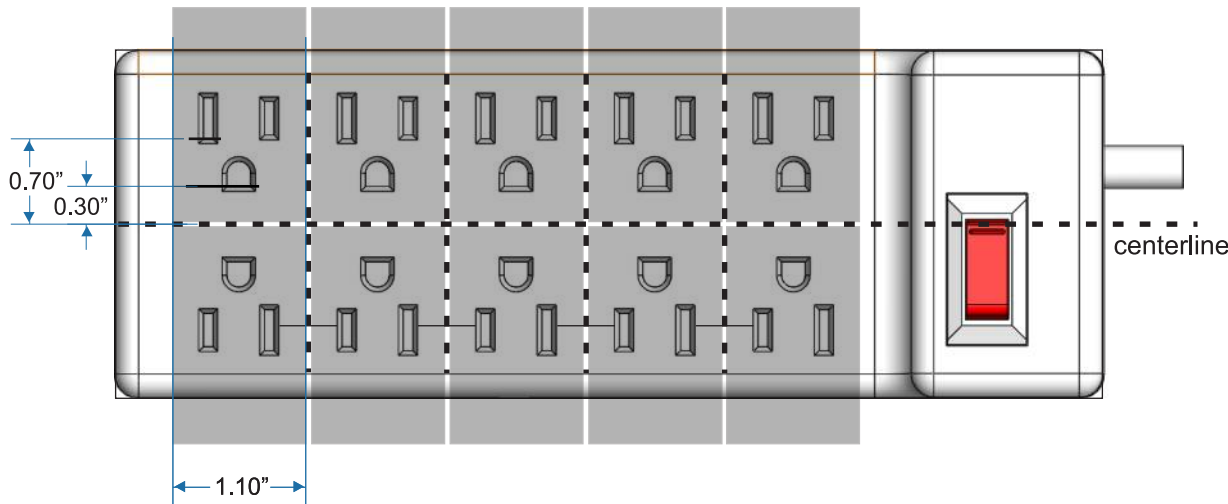

If your device is not listed, please refer to maximum device sizes shows.

SKU	Product Name	Maximum Device or Device Case Size MUST INCLUDE CHARGING CABLE IN MEASUREMENT
FTT600	Premium Tech Tub ² ® - holds 6 devices	13" D x 9 3/16"W x 1 1/4"T (33.0cm D x 23.3cm W x 3.1cm T)
FTT1000/FTT1000-USB	Premium Tech Tub ² ® - holds 10 devices	

Tech Tub²® Compatibility

Step 4 - Does your device power adapter fit?

10 Outlet Power Strip

Adapter must be 1.1" wide or less to fit side by side on power strip.

Fitting power adapters onto 10 Outlet Power Strip