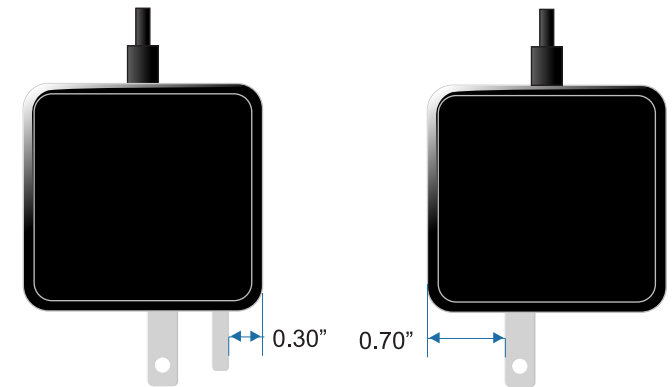

Tech Tub²® Compatibility

Step 4 - Does your device power adapter fit?

10 Outlet Power Strip

Adapter must be 1.1" wide or less to fit side by side on power strip.

Fitting power adapters onto 10 Outlet Power Strip

For power adapters with the grounding pin, measure from the edge of the adapter closest to the grounding pin. This dimensions must be 0.30" or less to fit on the 10 outlet power strip.

For power adapters without the grounding pin, measure from the edge of the adapter to the closest prong. This dimensions must be 0.70" or less to fit on the 10 outlet power strip.