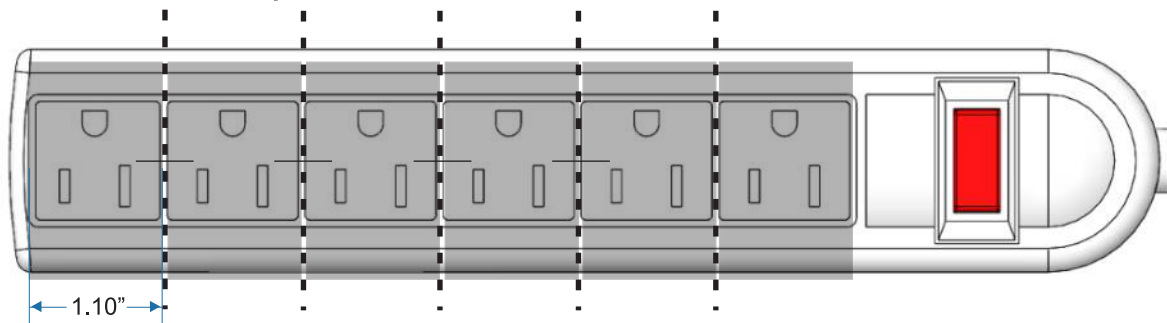

6 Outlet Power Strip

Adapter must be 1.1" wide or less to fit side by side on power strip.