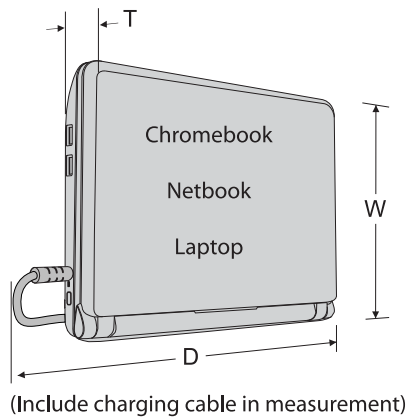

Legend

- ✓ Tested and approved configuration
- Approved based on published manufacturer's specifications

Tech Tub²® Compatibility

Step 3 - Does your device/case fit?

Visit our website at www.copernicused.com or call us at 1-800-267-8494 for more information on compatibility.

If your device is not listed, please refer to maximum device sizes shows.

SKU	Product Name	Maximum Device or Device Case Size MUST INCLUDE CHARGING CABLE IN MEASUREMENT
FTT600	Premium Tech Tub ² ® - holds 6 devices	13" D x 9 3/16"W x 1 1/4"T (33.0cm D x 23.3cm W x 3.1cm T)
FTT1000/FTT1000-USB	Premium Tech Tub ² ® - holds 10 devices	