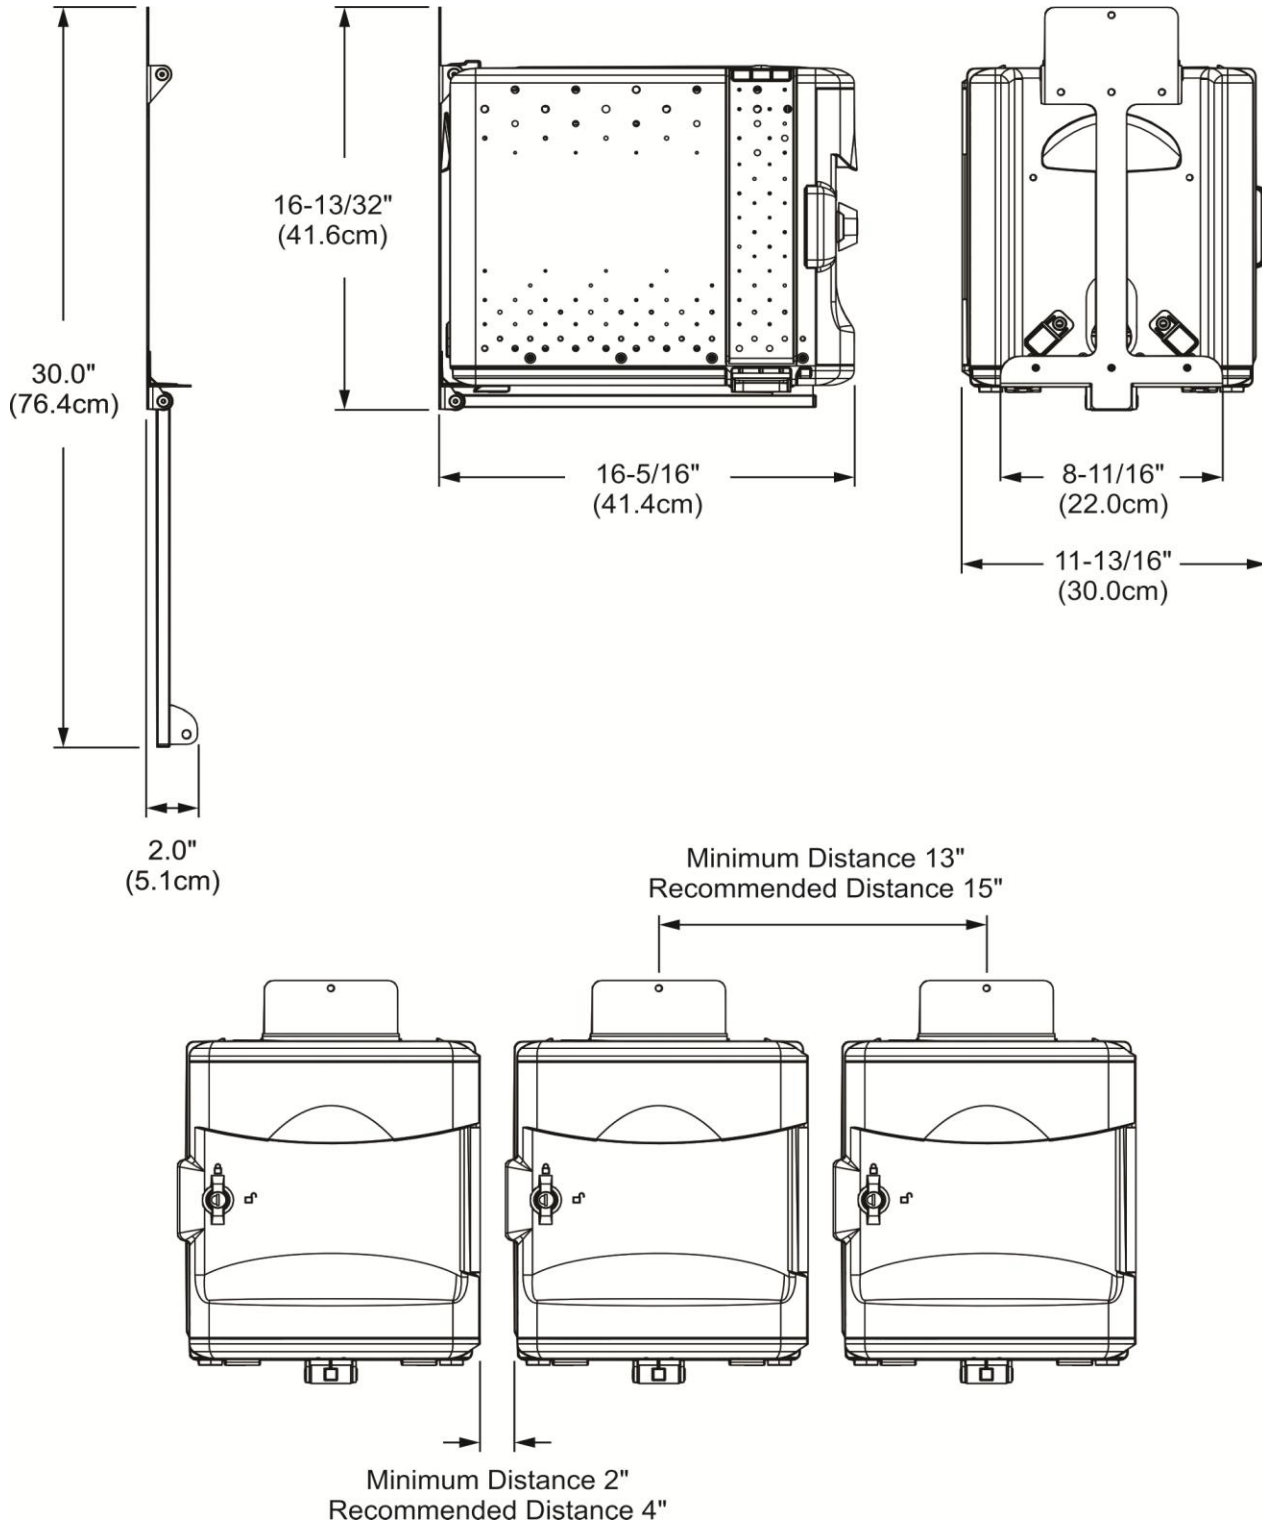

**TechTub 2® Wall Mount Accessory Kit for 6 Device Tub**

Model: FTT600-W

**TechTub 2® Wall Mount Accessory Kit for 6 Device Tub**

Model: FTT600-W

**Warranty:**

- 1 Year power strip warranty
- 5 Year bracket warranty
- Lifetime tub warranty

**Physical Specifications:**

**Wall Mount with TechTub 2**

16-5/16" L x 11-13/16" W x 16-13/32" H (41.4cm L x 30.0cm W x 41.6cm H)

**Wall Mount without TechTub 2 (locking arm lowered)**

2.0" L x 8-11/16" W x 30.0" H (5.1cm W x 22.0cm W x 76.4cm H)

**Estimated Carton Size & Weights:**

	<b>Part No.</b>	<b>Carton Size</b> (outer dimensions)	<b>Carton Weight</b>	<b>Shipping Size</b> (cubic feet)	<b>Shipping Weights</b>
<b>Tech Tub 2 Wall Mount</b>	FTT-ACW	6" H x 14" W x 17-1/2" D 15.2cm H x 35.6cm W x 44.5cm D	4lbs 1.8kg	0.88 ft <sup>3</sup>	4lbs 1.8kg