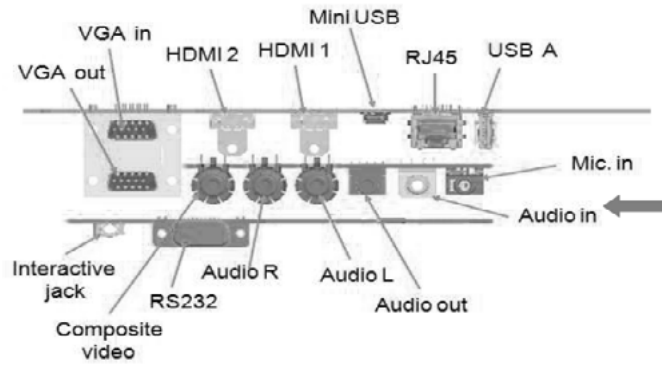

Technical

Specifications