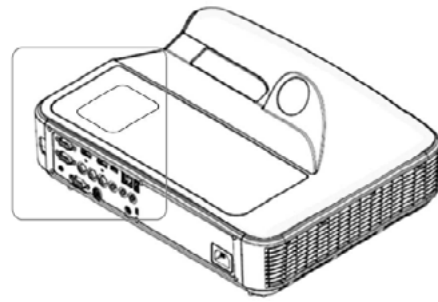

Technical

Specifications