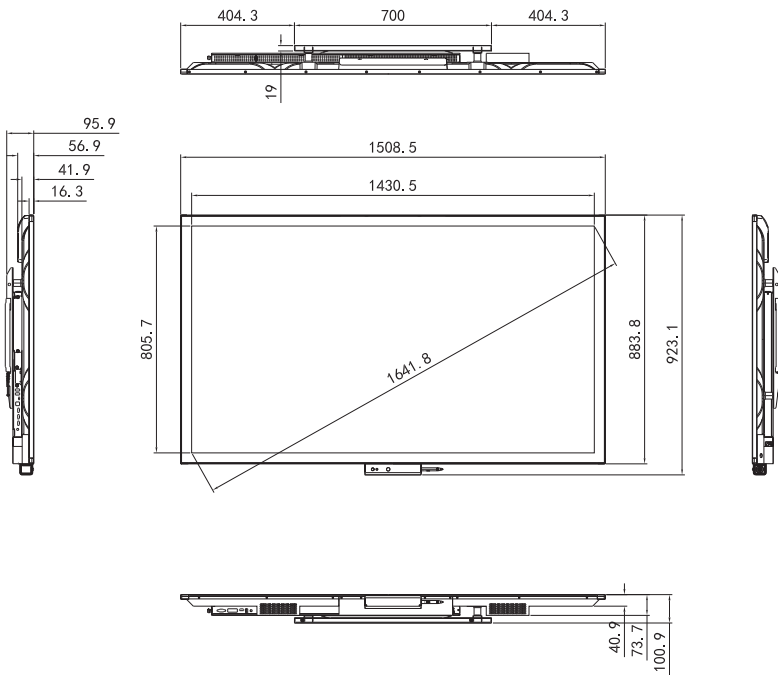

Operating temperature	0° C to 40° C	
Operating humidity	10% to 90% RH non-condensing	
Storage temperature	-20° C to 40° C	
Storage humidity	10% to 90% RH non-condensing	

PHYSICAL PROPERTIES

Product dimensions	1310 x 789 x 75 mm	1536 x 923 x 84 mm
Packaging Size (L x H x W)	1387 x 893 x 217 mm	1695 x 1053 x 223 mm
Mounting Pattern	Vesa 400 x 400 mm	Vesa 400 x 600 mm
Weight Net (lb/kg)	35 kg	48 kg
Weight Gross (lb/kg)	48 kg	62 kg
Color	Black front bezel, black back cabinet	

REGULATORY INFORMATION

Product Type Approval	CE, FCC
-----------------------	---------

55"

65"

Wall mount