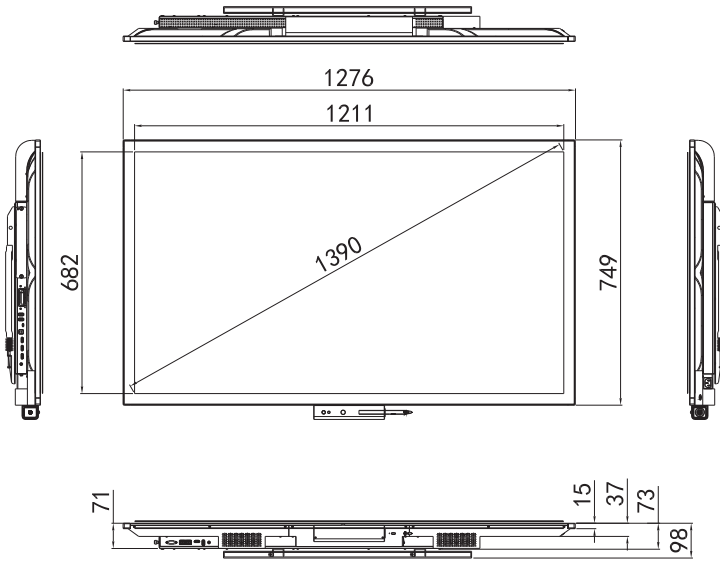

Operating temperature	0° C to 40° C	
Operating humidity	10% to 90% RH non-condensing	
Storage temperature	-20° C to 40° C	
Storage humidity	10% to 90% RH non-condensing	

PHYSICAL PROPERTIES

Product dimensions	1310 x 789 x 75 mm	1536 x 923 x 84 mm
Packaging Size (L x H x W)	1387 x 893 x 217 mm	1695 x 1053 x 223 mm
Mounting Pattern	Vesa 400 x 400 mm	Vesa 400 x 600 mm
Weight Net (lb/kg)	35 kg	48 kg
Weight Gross (lb/kg)	48 kg	62 kg
Color	Black front bezel, black back cabinet	

REGULATORY INFORMATION

Product Type Approval	CE, FCC
-----------------------	---------

55"

65"

Wall mount