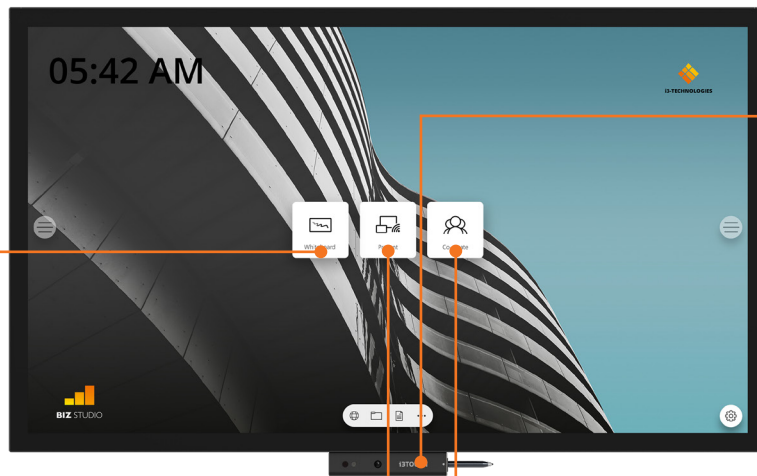

i3TOUCH PXr Truly versatile.

Add flexibility with a rotatable wall mount

Thanks to the gyroscope sensor and adaptive user interface you can mount the i3TOUCH PXr on a rotatable wall mount allowing you to adapt your workflow on the fly to all circumstances.

Work in your familiar Windows environment

Thanks to the integrated OPS PC slot you can combine the i3TOUCH PXr with a Windows PC and benefit from the unique combination of a Windows environment on a rotatable display.

Jot down ideas, share with everyone

Create, capture and share your ideas or notes on a whiteboard. Share your notes instantly via email, USB or QR code.

Never run out of battery power

Always have a fully charged pen thanks to the integrated charging station, which also serves as a convenient place to store your pen.

One cable connection

The i3TOUCH PXr is a future-proof solution that allows the latest devices with a USB-C connection to be connected to the screen with one cable for image, power, touch and audio.

Energy efficient