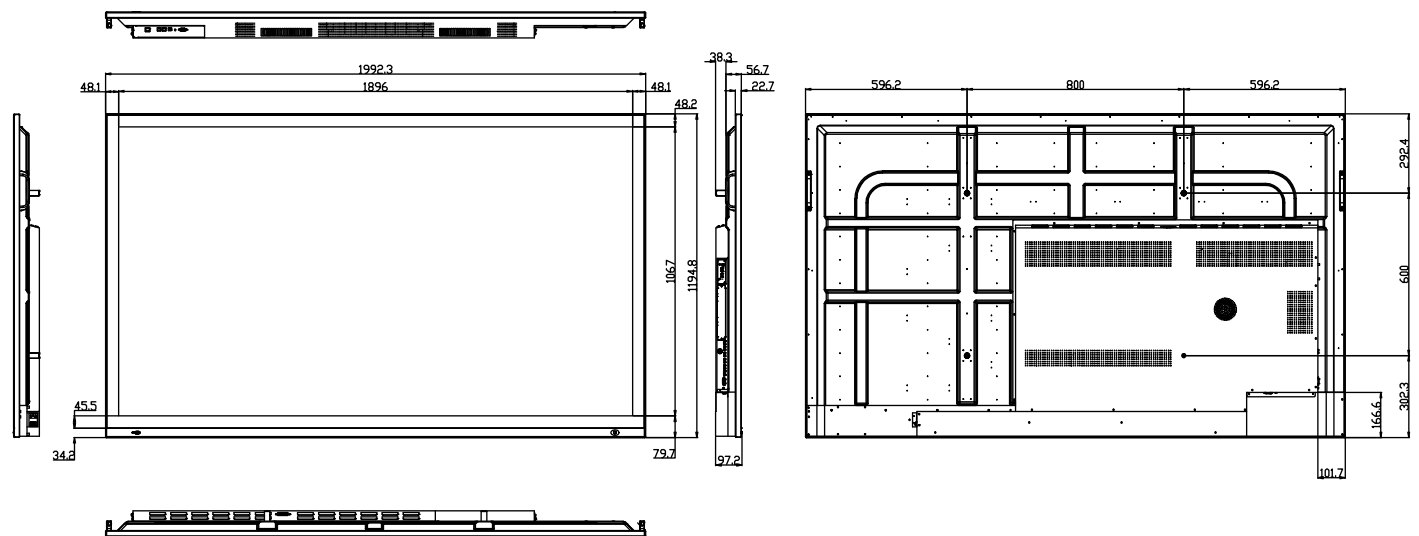

i3TOUCH P8611

AUTHORISED DISTRIBUTOR