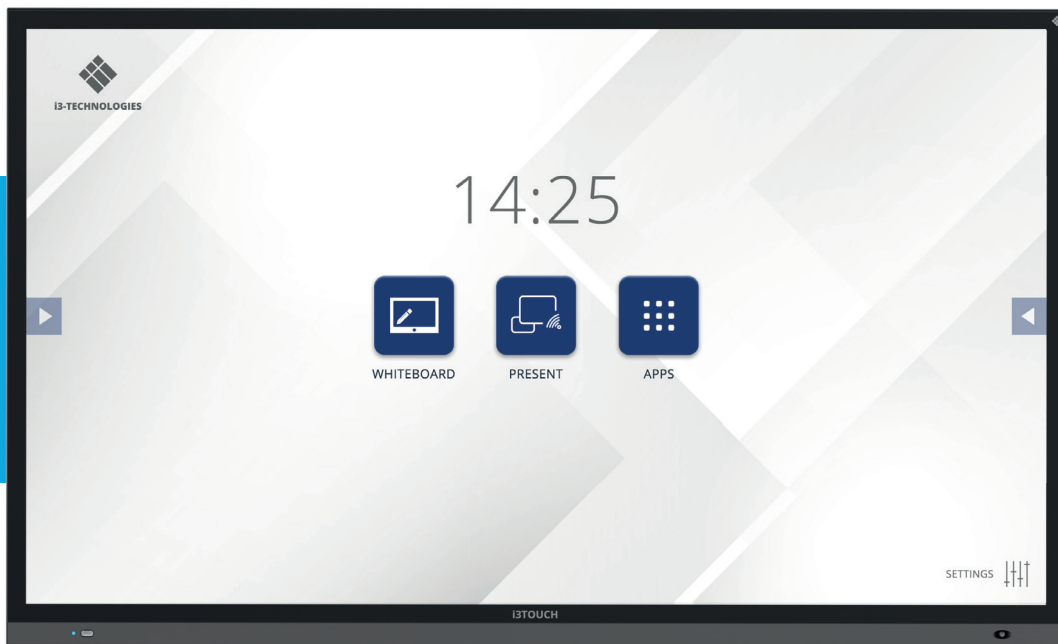

i3TOUCH P11 A new benchmark in meeting spaces.

75", 86"

The i3TOUCH P11 sets a new benchmark in meeting spaces with its ability to combine the essentials for interactive meetings with a sleek, stylish design that feels very familiar.

Easy whiteboarding in i3NOTES

Instantly take notes with your finger or with the intelligent pens that support multi-colour writing for an intuitive writing experience. Save time and focus on your presentation, not the tools.

Kick start your presentation with the i3ALLSYNC mirroring app. Don't waste time hunting for the right cable, resolution or driver. Present your content wirelessly from any device and enjoy the ability to manage your presentation on the i3TOUCH.