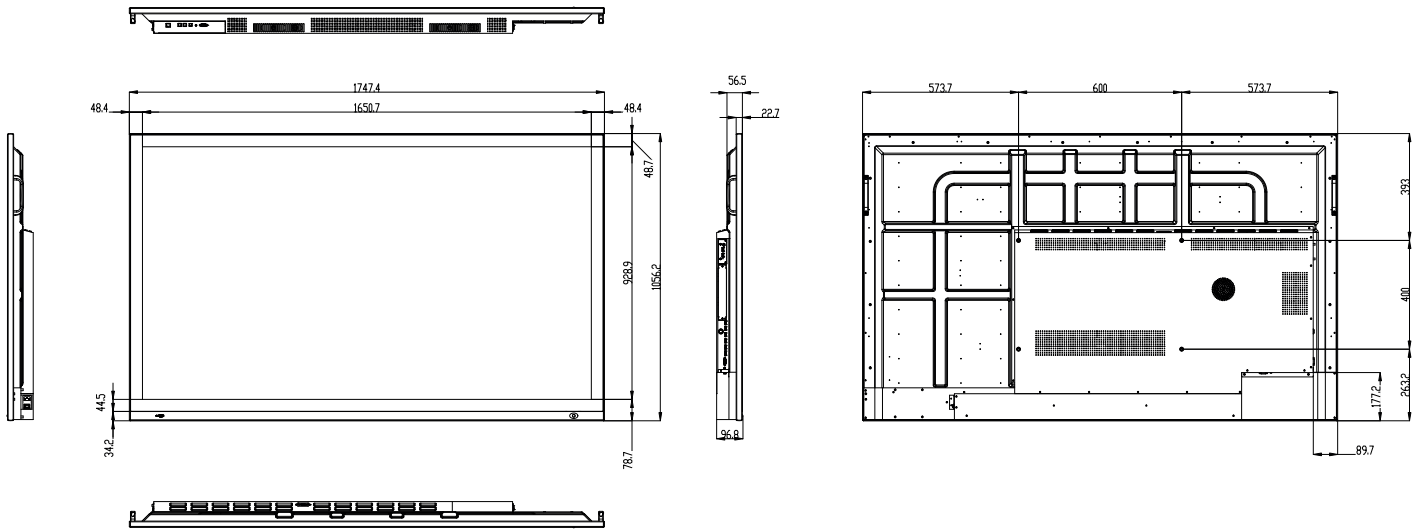

i3TOUCH P7511