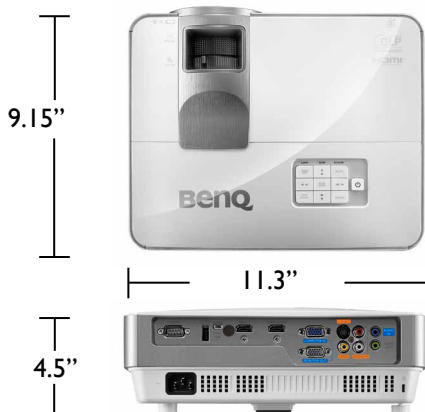

Touchboards

205 Westwood Ave, Long Branch, NJ 07740
Phone: 866-94 BOARDS (26273) / (732)-222-1511
Fax: (732)-222-7088 | E-mail: sales@touchboards.com

Because it matters