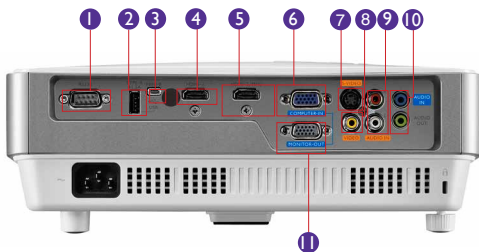

Input and Output Terminals

- 1 RS232 (DB-9pin)
- 2 USB (Type A)
- 3 USB (Type Mini-B)
- 4 HDMI
- 5 HDMI/MHL
- 6 Monitor Out (D-sub 15pin)
- 7 S-Video (Mini DIN 4-pin)
- 8 Composite Video in
- 9 Audio in/L/R (RCA)
- 10 Audio In/Out (Mini Jack)
- 11 Computer in (D-sub 15pin)