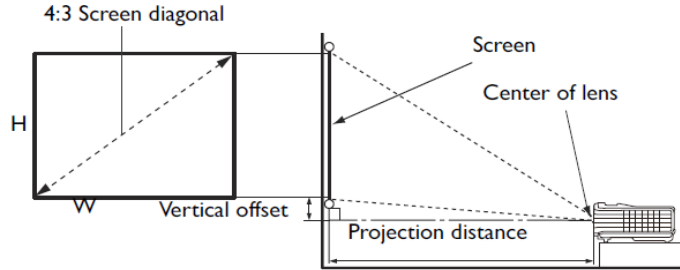

*Lamp life results will vary depending on environmental conditions and usage. Actual product's features and specifications are subject to change without notice.

** Default mode is Presentation. When 3D is on, Picture Modes only shows 3D. When 3D is off, it is not shown in Picture Modes.

BenQ

Because it matters

MW632ST Digital Projector

Distance Chart

Screen Size				Distance from screen (inch)			Vertical offset (inch)
Diagonal		W (inch)	H (inch)	Min length	Average	Max length	
Inch	mm			Max zoom		Min zoom	
40	1016	34	21	24.6	27.1	29.5	0.51
60	1524	50	32	36.9	40.5	44.2	.78
80	2032	68	42	49.2	54.1	59.1	1.06
100	2540	85	53	61.5	67.6	73.8	1.33
120	3048	101	64	73.8	81.2	88.5	1.57
140	3556	118	74	86.1	94.7	103.3	1.85
160	4064	136	85	98.4	108.2	118.1	2.12
180	4572	153	95	110.7	121.8	132.8	2.4
200	5080	169	106	123.0	135.3	147.6	2.6
250	6350	212	132	153.7	169.1	184.5	3.3
300	7620	254	159	182.5	202.9	221.4	3.9