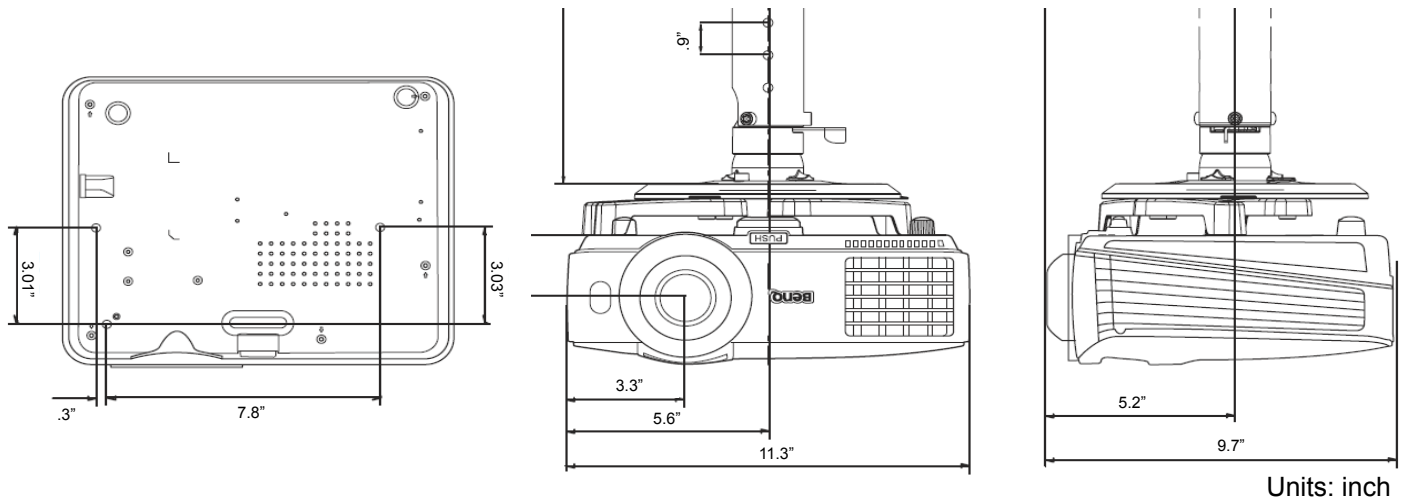

Ceiling Mount Chart

Units: inch

Dimensions

Units: inch