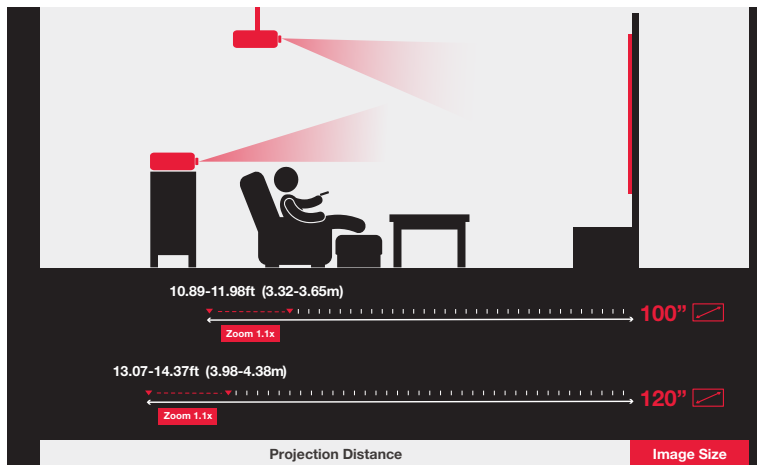

PHYSICAL SPECIFICATIONS

Security	Kensington® lock port, password (OSD)
Weight	8.6lbs.
Dimensions (W x H x D)	12.4" x 4.6" x 10.6"

Warranty

1 Year limited parts and labor warranty on the projector, 90 days lamp warranty

What's in the Box

UHD38 projector, quick start user manual, remote, batteries for remote, power cable

Accessories

Lamp (replacement): BL-FU240E
Remote (replacement): BR-3003B
Universal mount: OCM815W, OCM818W-RU

UPC 796435 81 408 3