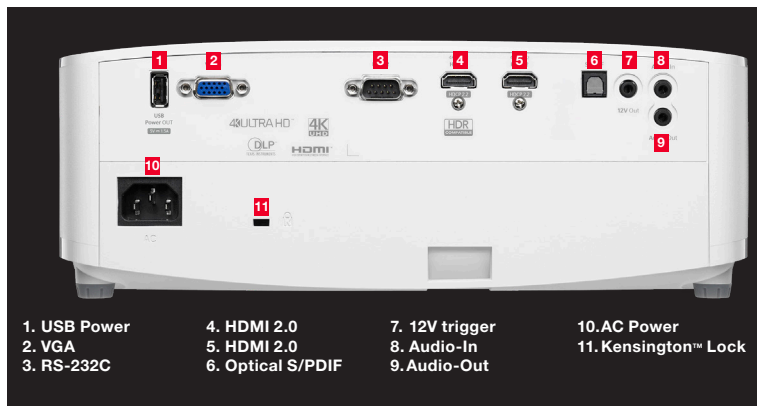

COMPATIBILITY SPECIFICATIONS

Computer Compatibility	4K UHD 2160p, WUXGA, HDTV 1080p, UXGA, SXGA, WXGA+, WXGA (1366x768), WXGA, HDTV (720p), XGA, SVGA, VGA, PC and Mac compatible
Video Compatibility	4K UHD 2160p (24/50/60Hz), 1080p (24/50/60Hz), 1080i (50/60Hz), 720p (50/60Hz), 480i/p, 576i/p
HDR Source Compatibility	Ultra HD Blu-Ray player, 4K UHD streaming media device (Roku 4K Ultra), Xbox One S / One X and Xbox Series X|S, (Ultra HD HDR Blu-ray, 4K media streaming & HDR gaming) and PS4 Pro (4K UHD media streaming, 4K UHD HDR gaming only), PS5 (4K UHD media streaming, 4K UHD HDR gaming only and Ultra HD HDR Blu-ray)
3D Compatibility†	Blu-ray 3D / Frame-pack: 1080p24, 720p50 / 60 (per eye) Sequential: 1080p 120 Hz. 3D glasses are not included. 3D top/bottom and side-by-side is not supported.
Vertical Scan Rate	24Hz to 120Hz
Horizontal Scan Rate	31.000 to 135.000KHz
User Controls	Complete on-screen menu adjustment in 27 languages
I/O Connection Ports	2x HDMI 2.0 (HDCP 2.2), VGA-in (YPbPr/RGB), audio-in (3.5mm), audio-out (3.5mm), S/PDIF out (optical), USB 2.0 (service port), USB power (5V, 1.5A), RS-232C, 12V Trigger
Loop Through (Audio)	Audio passthrough from HDMI to 3.5mm audio out and optical S/PDIF out (2 channels)

1. USB Power	4. HDMI 2.0	7. 12V trigger	10. AC Power
2. VGA	5. HDMI 2.0	8. Audio-In	11. Kensington™ Lock
3. RS-232C	6. Optical S/PDIF	9. Audio-Out