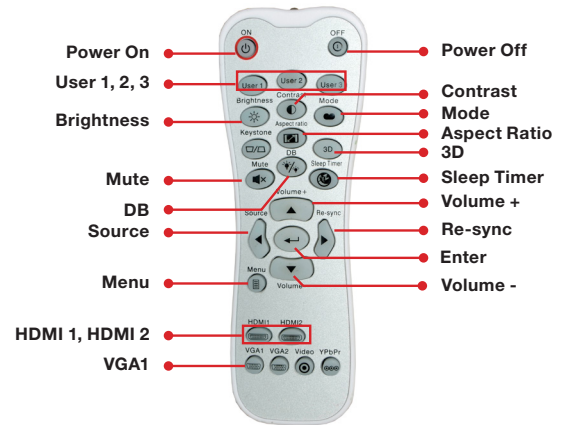

PHYSICAL SPECIFICATIONS

Security	Kensington® lock port, password (OSD)
Weight	8.6lbs.
Dimensions (W x H x D)	12.4" x 4.6" x 10.6"

Warranty

1-Year parts and labor limited warranty on the projector, 90 days lamp warranty

What's in the Box

UHD50X, AC power cord, remote control, batteries for remote and quick start user manual

Accessories

Lamp (replacement): BL-FP240E
Remote (replacement): BR-3003B
Universal mount: OCM815W, OCM818W-RU

UPC 796435 81 349 9

Optoma.com

Copyright © 2020 Optoma Technology, Inc. DLP® and the DLP logo are registered trademarks of Texas Instruments™. All other trademarks are the property of their respective owners. All specifications subject to change at any time. 05272020