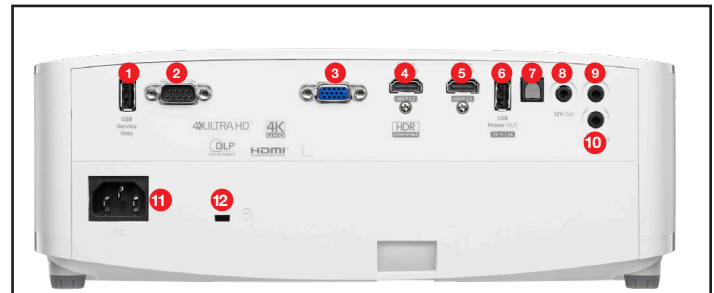

Computer Compatibility	4K UHD 2160p, WUXGA, HDTV 1080p, UXGA, SXGA, WXGA+, WXGA (1366x768), WXGA, HDTV (720p), XGA, SVGA, VGA, PC and Mac compatible
Video Compatibility	4K UHD 2160p (24/50/60Hz), 1080p (24/50/60Hz), 1080i (50/60Hz), 720p (50/60Hz), 480i/p, 576i/p
HDR Source Compatibility	Ultra HD Blu-Ray player, 4K UHD streaming media device (Roku 4K Ultra), Xbox One S / One X (Ultra HD Blu-ray, 4K media streaming & HDR gaming) and PS4 Pro (4K UHD media streaming and 4K UHD HDR gaming only)
3D Compatibility†	Side-by-side: 1080i50 / 60, 720p50 / 60 Blu-ray 3D / Frame-pack: 1080p24, 720p50 / 60 Over-under: 1080p24, 720p50 / 60
Vertical Scan Rate	24Hz to 120Hz
Horizontal Scan Rate	31.000 to 135.000KHz
User Controls	Complete on-screen menu adjustment in 27 languages
I/O Connection Ports	HDMI 2.0 (w/ HDCP 2.2, MHL 2.1), HDMI 1.4a, VGA-in, audio-in (3.5mm), audio-out, S/PDIF out (optical), USB 2.0 (service port), USB power (5V, 1.5A), RS-232C, 12V Trigger
Loop Through (Audio)	Audio passthrough from HDMI to 3.5mm audio out and optical S/ PDIF out (2 channels)

*Light source life is dependent upon many factors, including brightness mode, display mode, usage, environmental conditions and more. Light source brightness can decrease over time.

†3D content can be viewed with DLP Link active shutter 3D glasses when projector is used with a compatible 3D player. Please visit Optoma.com for more information.

1. USB (service)	5. HDMI 1.4a	9. Audio-In
2. RS-232C	6. USB Power	10. Audio-Out
3. VGA	7. Audio-In	11. AC Power
4. HDMI 2.0	8. Optical S/PDIF	12. Kensington™ Lock