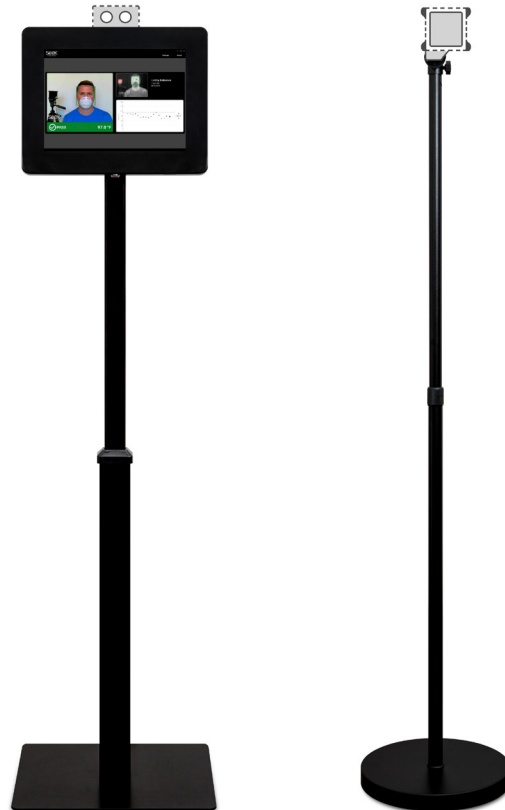

Seek Scan

kioskkit

Convert Any Seek Scan System into a Kiosk

- Two durable, aluminum stands secure the Seek Scan Camera, tablet, and Heat Source
- 10" Windows touch screen tablet included
- Adjustable for subjects 3 to 7 feet tall
- A clean, sleek look perfect for any facility

Seek
thermal

thermal.com

Part Number
YA-KAA

SEEK SCAN CAMERA AND FIXED HEAT SOURCE NOT INCLUDED

Seek Scan™ Kiosk Kit lets you convert any standard Seek Scan system into easy-to-use temperature screening kiosk that looks and works great.

The Kiosk Kit was created for existing Seek Scan customers looking to upgrade their system to a professional, self-contained kiosk that is perfect for any office lobby and facility.

WHAT'S IN THE BOX

- 10" Windows 10 tablet
- Seek Scan software pre-installed on tablet
- Aluminum Kiosk stand
- Aluminum Heat Source stand
- Fasteners and tools for assembly
- Two tablet enclosure keys
- Quick Start Guide
- Kiosk and Heat Source Cables