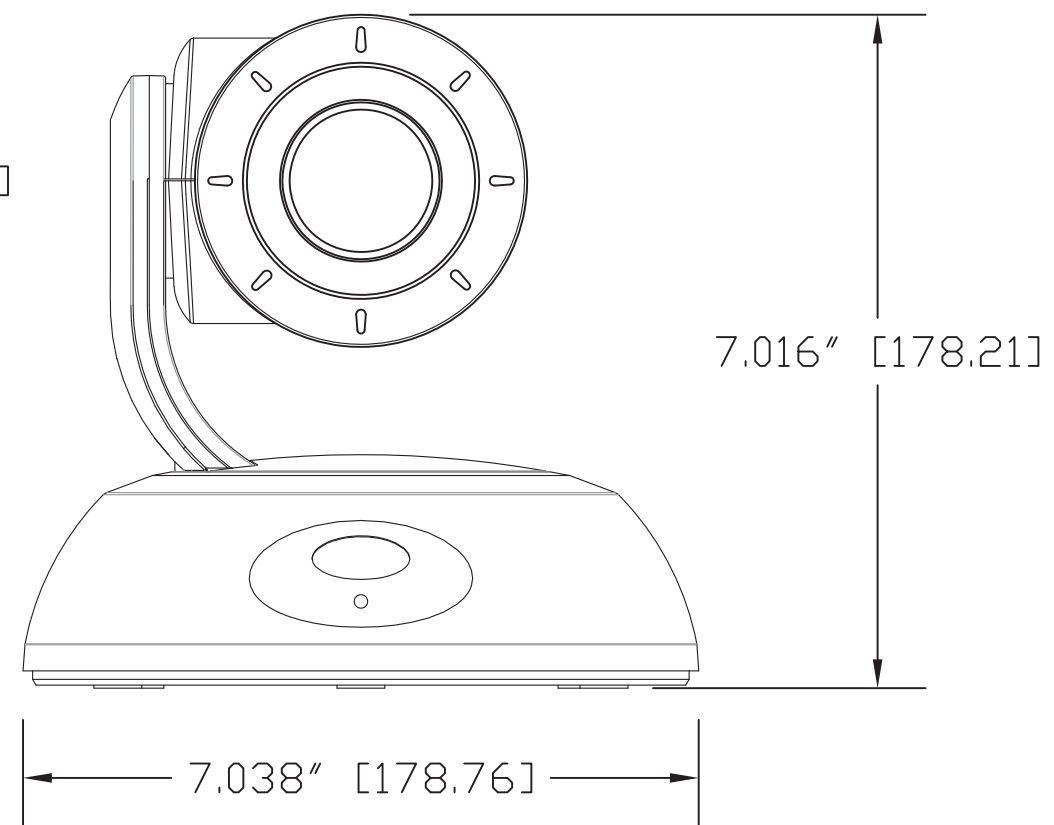

TOP VIEW

SIDE VIEW 1

FRONT VIEW

4.800" [121.92]

SIDE VIEW 2

REAR VIEW

BOTTOM VIEW

GENERAL NOTES:
DIMENSIONS ARE IN INCHES (mm) UNLESS OTHERWISE NOTED.
DO NOT DISTRIBUTE WITHOUT EXPRESS WRITTEN PERMISSION
OF VADDIO. DUE TO OUR CONTINUING EFFORTS TO ENHANCE
OUR PRODUCTS, WE RESERVE THE RIGHT TO CHANGE
SPECIFICATIONS WITHOUT PRIOR NOTICE OR OBLIGATION.

RoboSHOT Broadcast HD PTZ Camera (30X Optical Zoom)

Camera Package PN: 998-9910-000 Worldwide
Cat-5 Type Connectivity - Requires System with Quick-Connect Interface

DRAWN RAR/WLF	CHECKED	APPROVED RAR	DATE 10/06/2014 SD: 68228.9
------------------	---------	-----------------	-----------------------------------

MATERIALS Various	SCALE 1:2	DRAWING No. 9910-000	REV Rev A
COMMENTS Image Displacement Translator (IDT) - NOT INCLUDED	SIZE C		