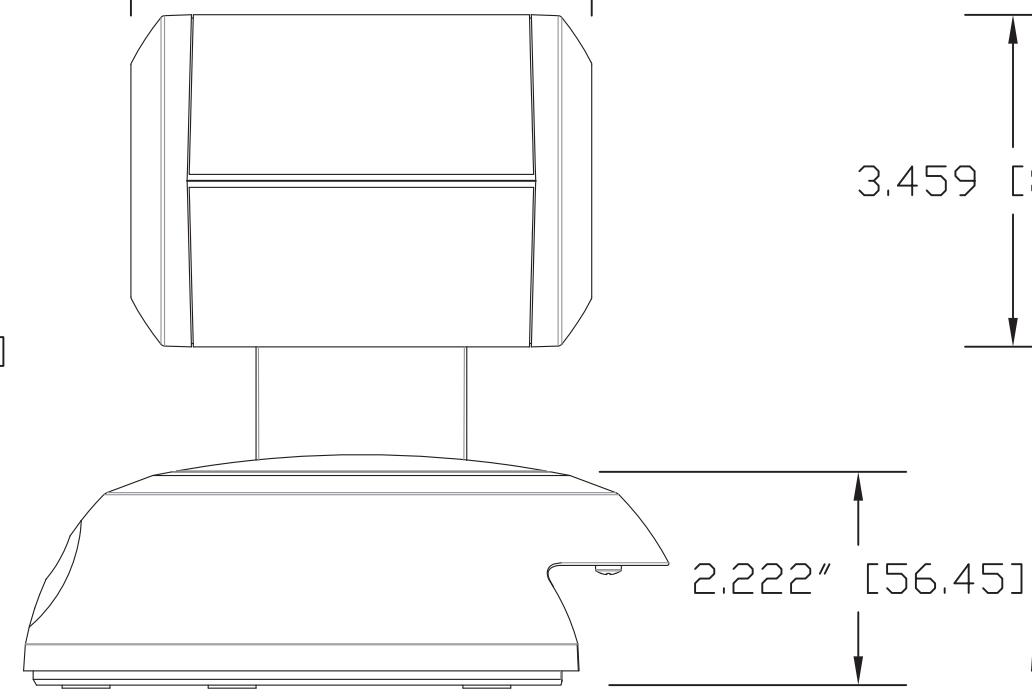

TOP VIEW

SIDE VIEW 1

FRONT VIEW

4.800" [121.92]

SIDE VIEW 2

REAR VIEW

BOTTOM VIEW

GENERAL NOTES:
DIMENSIONS ARE IN INCHES (mm) UNLESS OTHERWISE NOTED.
DO NOT DISTRIBUTE WITHOUT EXPRESS WRITTEN PERMISSION
OF VADDIO. DUE TO OUR CONTINUING EFFORTS TO ENHANCE
OUR PRODUCTS, WE RESERVE THE RIGHT TO CHANGE
SPECIFICATIONS WITHOUT PRIOR NOTICE OR OBLIGATION.

RoboSHOT Broadcast HD PTZ Camera (30X Optical Zoom)

Camera Package PN: 998-9910-000 Worldwide
Cat-5 Type Connectivity - Requires System with Quick-Connect Interface

DRAWN RAR/WLF	CHECKED	APPROVED RAR	DATE 10/06/2014 SD: 68228.9
------------------	---------	-----------------	-----------------------------------

MATERIALS Various	SCALE 1:2	DRAWING No. 9910-000	REV Rev A
COMMENTS Image Displacement Translator (IDT) - NOT INCLUDED	SIZE C		