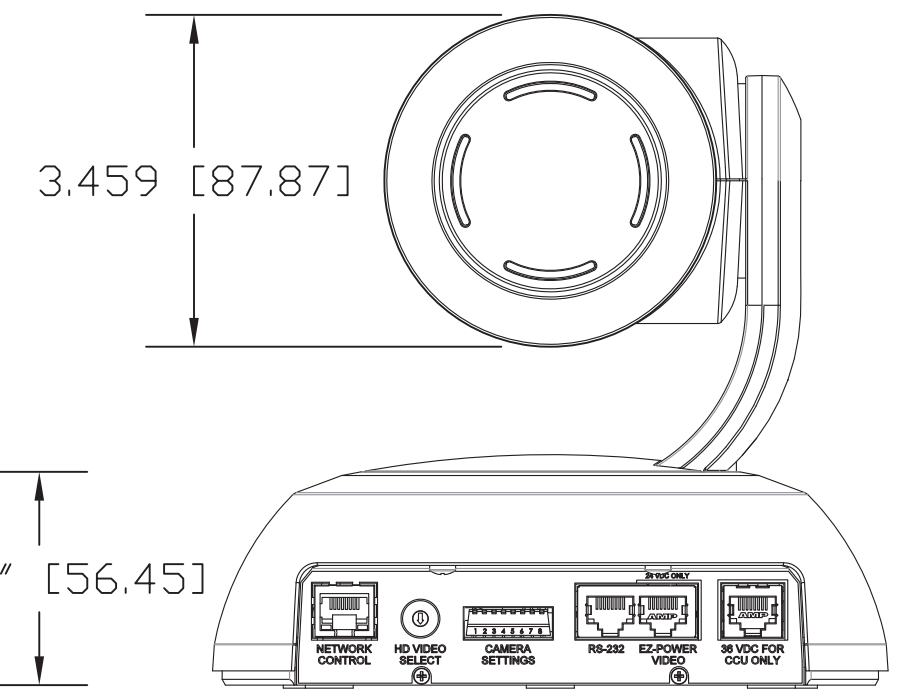

TOP VIEW

SIDE VIEW 1

FRONT VIEW

4.800" [121.92]

SIDE VIEW 2

REAR VIEW

BOTTOM VIEW

GENERAL NOTES:
DIMENSIONS ARE IN INCHES (mm) UNLESS OTHERWISE NOTED.
DO NOT DISTRIBUTE WITHOUT EXPRESS WRITTEN PERMISSION
OF VADDIO. DUE TO OUR CONTINUING EFFORTS TO ENHANCE
OUR PRODUCTS, WE RESERVE THE RIGHT TO CHANGE
SPECIFICATIONS WITHOUT PRIOR NOTICE OR OBLIGATION.

RoboSHOT Broadcast HD PTZ Camera (30X Optical Zoom)

Camera Package PN: 998-9910-000 Worldwide
Cat-5 Type Connectivity - Requires System with Quick-Connect Interface

DRAWN RAR/WLF	CHECKED	APPROVED RAR	DATE 10/06/2014 SD: 68228.9
------------------	---------	-----------------	-----------------------------------

MATERIALS Various	SCALE 1:2	DRAWING No. 9910-000	REV Rev A
COMMENTS Image Displacement Translator (IDT) - NOT INCLUDED	SIZE C		