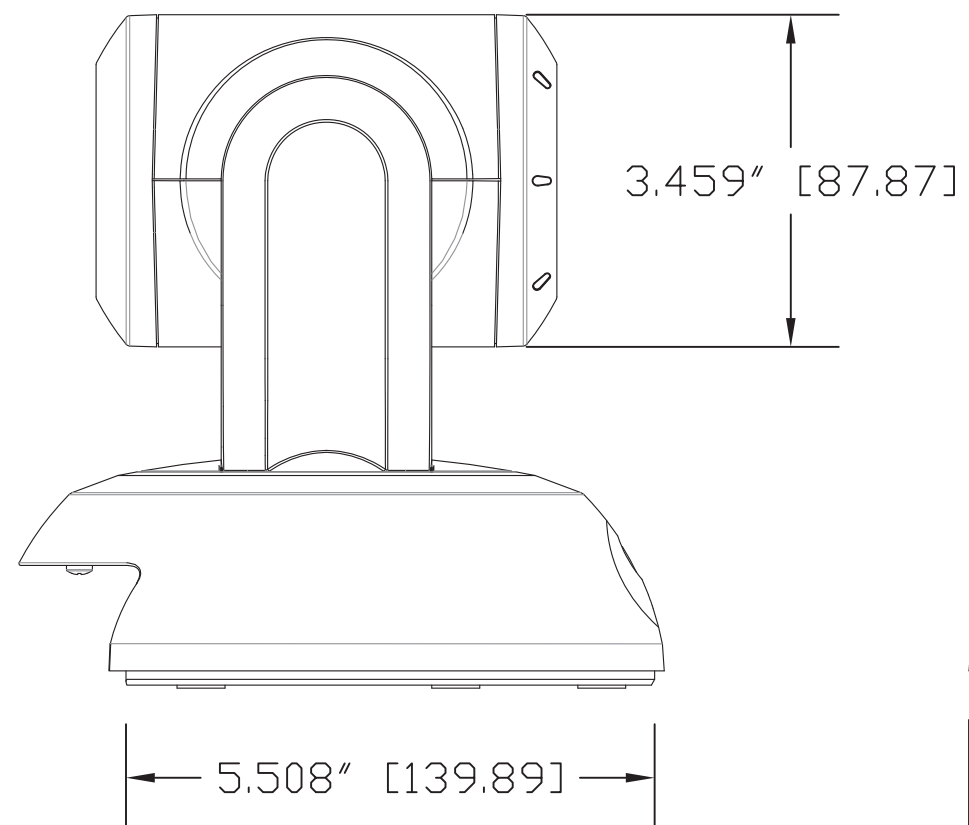

TOP VIEW

SIDE VIEW 1

FRONT VIEW

4.800" [121.92]

SIDE VIEW 2

REAR VIEW

BOTTOM VIEW

GENERAL NOTES:
DIMENSIONS ARE IN INCHES (mm) UNLESS OTHERWISE NOTED.
DO NOT DISTRIBUTE WITHOUT EXPRESS WRITTEN PERMISSION
OF VADDIO. DUE TO OUR CONTINUING EFFORTS TO ENHANCE
OUR PRODUCTS, WE RESERVE THE RIGHT TO CHANGE
SPECIFICATIONS WITHOUT PRIOR NOTICE OR OBLIGATION.

RoboSHOT Broadcast HD PTZ Camera (30X Optical Zoom)

Camera Package PN: 998-9910-000 Worldwide
Cat-5 Type Connectivity - Requires System with Quick-Connect Interface

DRAWN RAR/WLF	CHECKED	APPROVED RAR	DATE 10/06/2014 SD: 68228.9
------------------	---------	-----------------	-----------------------------------

MATERIALS Various	SCALE 1:2	DRAWING No. 9910-000	REV Rev A
COMMENTS Image Displacement Translator (IDT) - NOT INCLUDED	SIZE C		