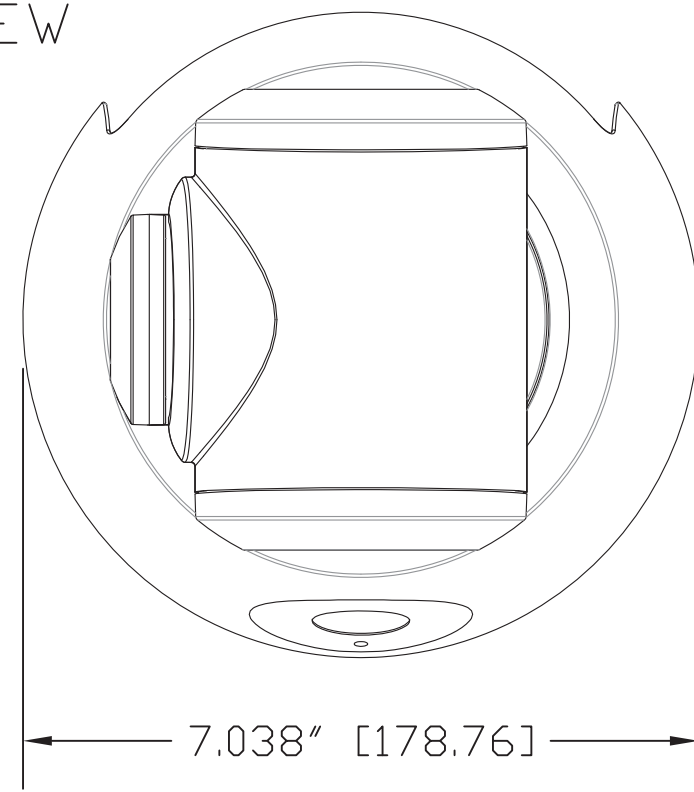

TOP VIEW

SIDE VIEW 1

FRONT VIEW

4.800" [121.92]

SIDE VIEW 2

REAR VIEW

BOTTOM VIEW

GENERAL NOTES:
DIMENSIONS ARE IN INCHES (mm) UNLESS OTHERWISE NOTED.
DO NOT DISTRIBUTE WITHOUT EXPRESS WRITTEN PERMISSION
OF VADDIO. DUE TO OUR CONTINUING EFFORTS TO ENHANCE
OUR PRODUCTS, WE RESERVE THE RIGHT TO CHANGE
SPECIFICATIONS WITHOUT PRIOR NOTICE OR OBLIGATION.

RoboSHOT Broadcast HD PTZ Camera (30X Optical Zoom)

Camera Package PN: 998-9910-000 Worldwide
Cat-5 Type Connectivity - Requires System with Quick-Connect Interface

DRAWN RAR/WLF	CHECKED	APPROVED RAR	DATE 10/06/2014 SD: 68228.9
------------------	---------	-----------------	-----------------------------------

MATERIALS Various	SCALE 1:2	DRAWING No. 9910-000	REV Rev A
COMMENTS Image Displacement Translator (IDT) - NOT INCLUDED	SIZE C		