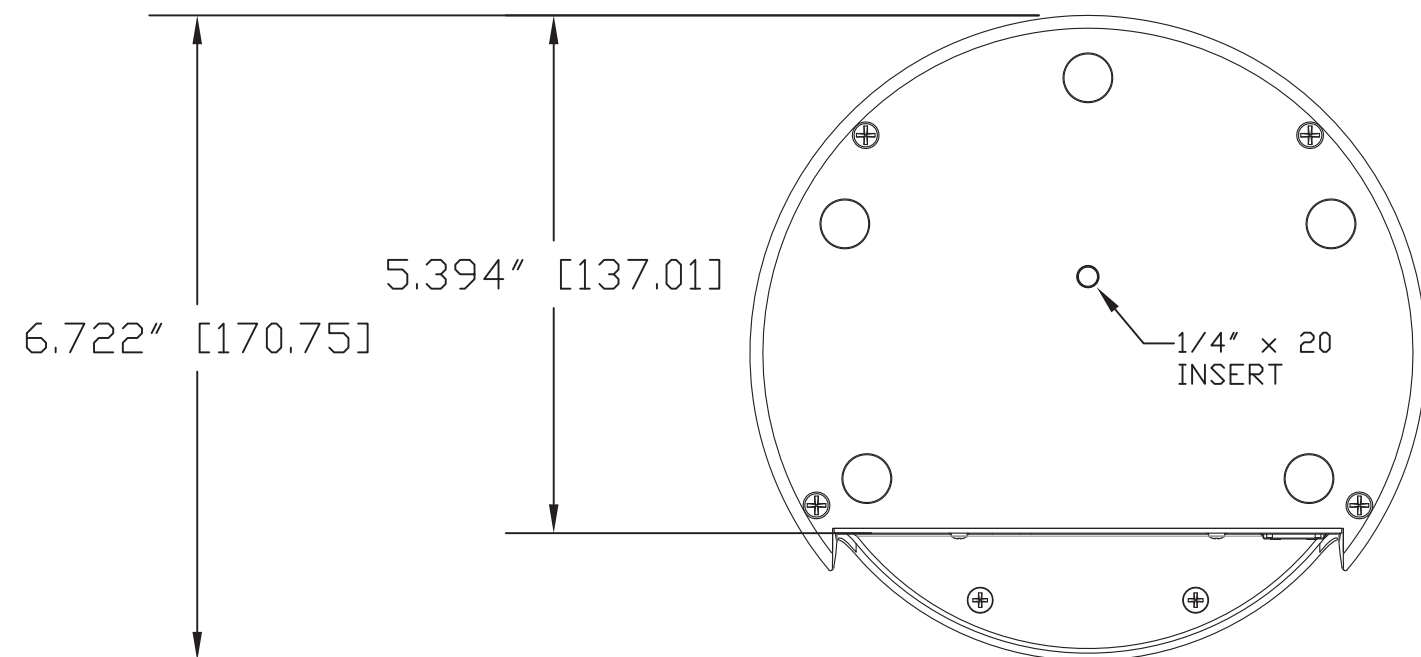

TOP VIEW

SIDE VIEW 1

FRONT VIEW

4.800" [121.92]

SIDE VIEW 2

REAR VIEW

BOTTOM VIEW

GENERAL NOTES:
DIMENSIONS ARE IN INCHES (mm) UNLESS OTHERWISE NOTED.
DO NOT DISTRIBUTE WITHOUT EXPRESS WRITTEN PERMISSION
OF VADDIO. DUE TO OUR CONTINUING EFFORTS TO ENHANCE
OUR PRODUCTS, WE RESERVE THE RIGHT TO CHANGE
SPECIFICATIONS WITHOUT PRIOR NOTICE OR OBLIGATION.

MATERIALS Various	SCALE 1:2	DRAWING No. 9910-000	REV Rev A
COMMENTS Image Displacement Translator (IDT) - NOT INCLUDED	SIZE C		