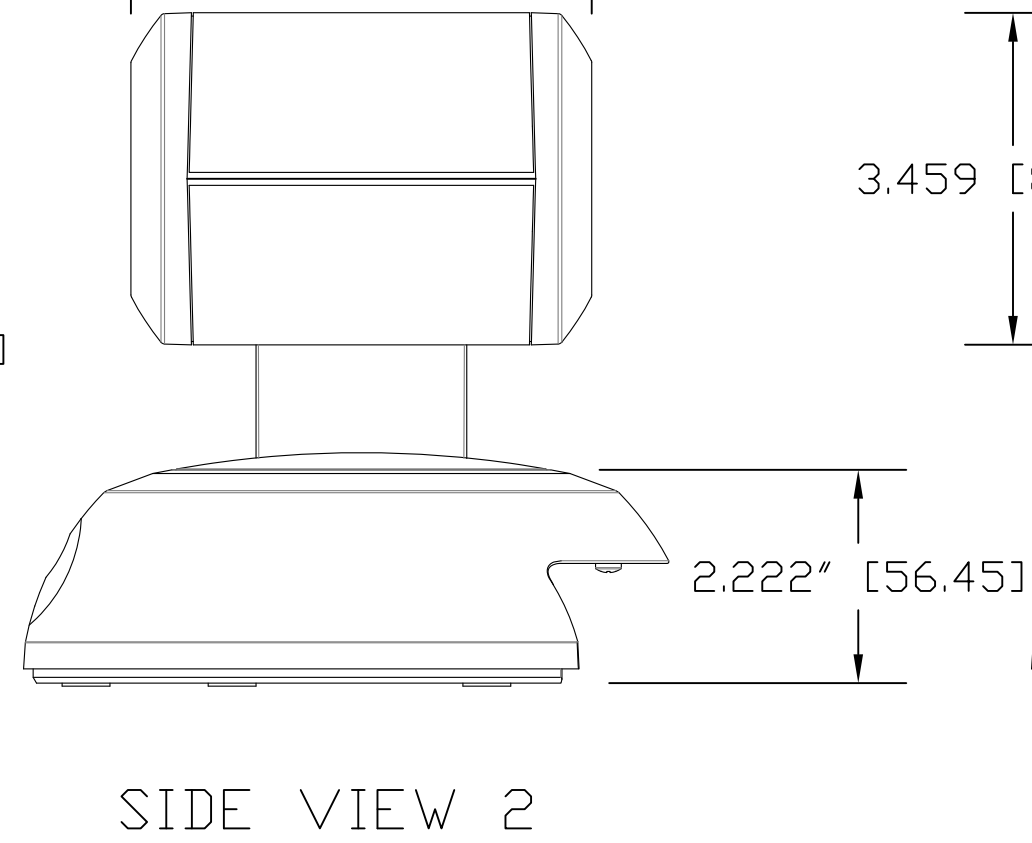

TOP VIEW

SIDE VIEW 1

FRONT VIEW

4.800" [121.92]

REAR VIEW

BOTTOM VIEW

vaddio

GENERAL NOTES:
DIMENSIONS ARE IN INCHES (mm) UNLESS OTHERWISE NOTED.
DO NOT DISTRIBUTE WITHOUT EXPRESS WRITTEN PERMISSION
OF VADDIO. DUE TO OUR CONTINUING EFFORTS TO ENHANCE
OUR PRODUCTS, WE RESERVE THE RIGHT TO CHANGE
SPECIFICATIONS WITHOUT PRIOR NOTICE OR OBLIGATION.

RoboSHOT 12 HDBT, HDBaseT PTZ Camera (12X Optical Zoom)

Part Number: 998-9960-000

DRAWN RAR/WLF	CHECKED	APPROVED RAR	DATE 01/17/2017 SD: 70512.7
------------------	---------	-----------------	-----------------------------------