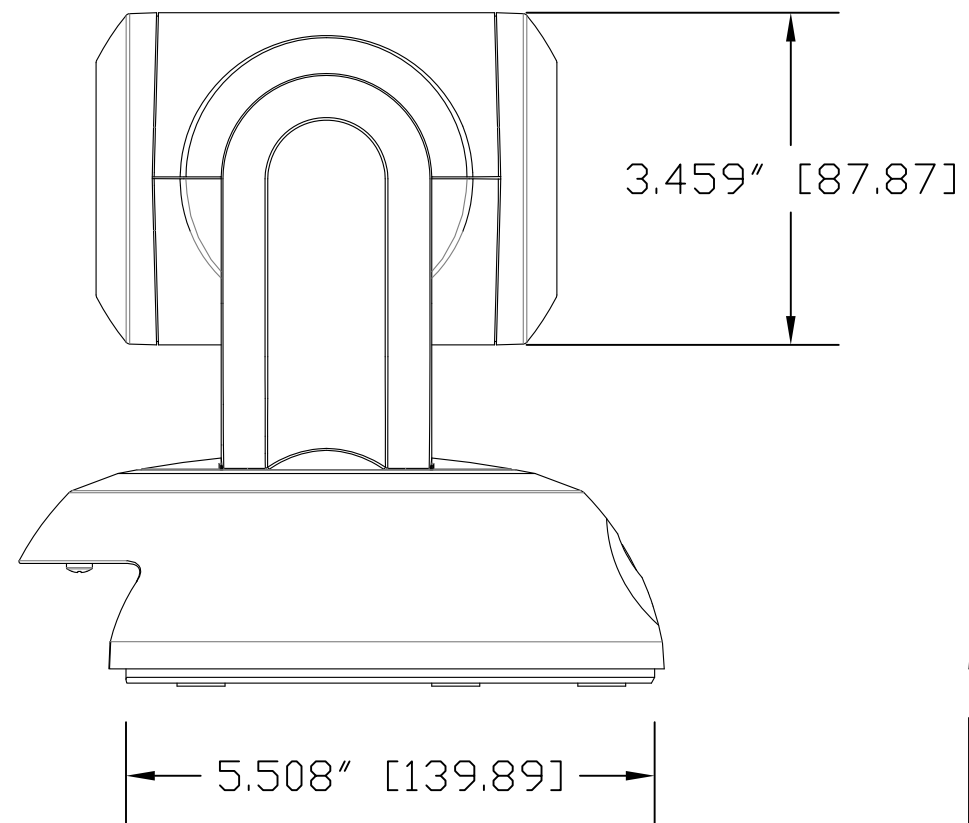

TOP VIEW

SIDE VIEW 1

FRONT VIEW

4.800" [121.92]

REAR VIEW

BOTTOM VIEW

vaddio

GENERAL NOTES:
DIMENSIONS ARE IN INCHES (mm) UNLESS OTHERWISE NOTED.
DO NOT DISTRIBUTE WITHOUT EXPRESS WRITTEN PERMISSION
OF VADDIO. DUE TO OUR CONTINUING EFFORTS TO ENHANCE
OUR PRODUCTS, WE RESERVE THE RIGHT TO CHANGE
SPECIFICATIONS WITHOUT PRIOR NOTICE OR OBLIGATION.

RoboSHOT 12 HDBT, HDBaseT PTZ Camera (12X Optical Zoom)

Part Number: 998-9960-000

DRAWN RAR/WLF	CHECKED	APPROVED RAR	DATE 01/17/2017 SD: 70512.7
------------------	---------	-----------------	-----------------------------------

MATERIALS Various	SCALE 1:2	DRAWING No. 9960-000	REV Rev A
COMMENTS Neutrino Polarizing Equalizer (NPE) - NOT INCLUDED	SIZE C		