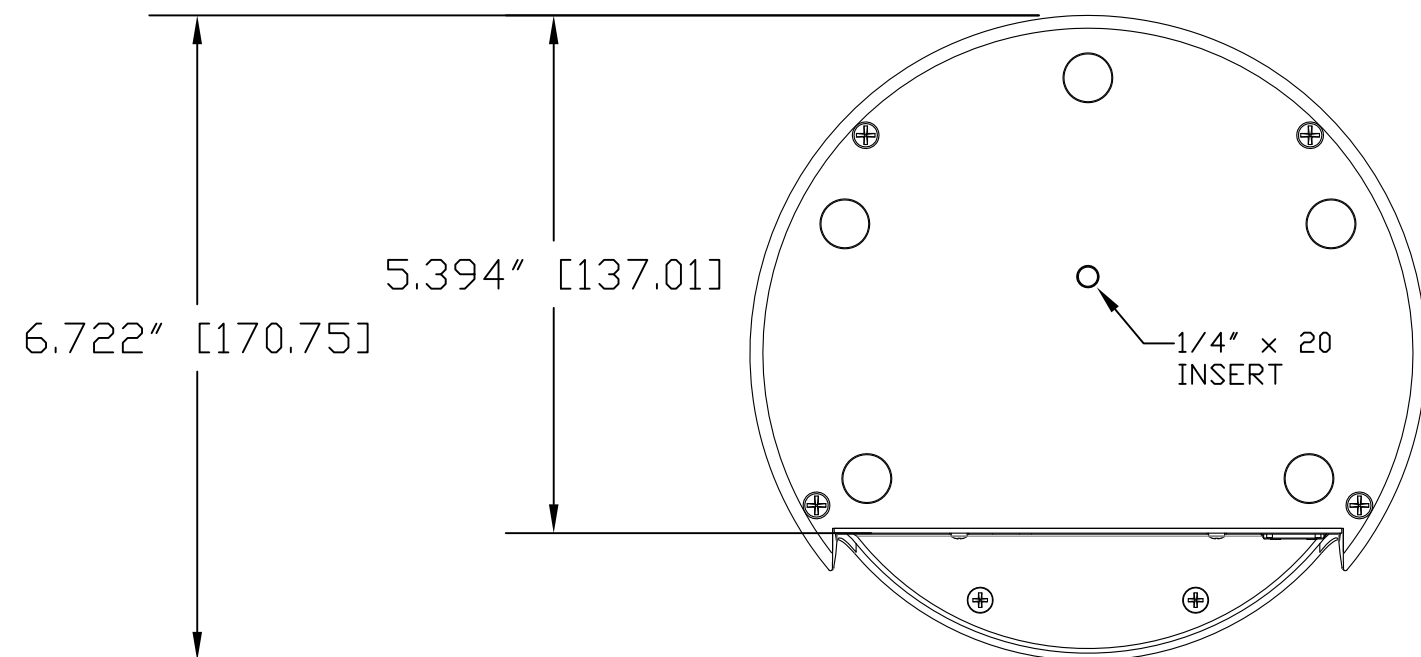

TOP VIEW

SIDE VIEW 1

FRONT VIEW

4.800" [121.92]

REAR VIEW

BOTTOM VIEW

vaddio

GENERAL NOTES:
DIMENSIONS ARE IN INCHES (mm) UNLESS OTHERWISE NOTED.
DO NOT DISTRIBUTE WITHOUT EXPRESS WRITTEN PERMISSION
OF VADDIO. DUE TO OUR CONTINUING EFFORTS TO ENHANCE
OUR PRODUCTS, WE RESERVE THE RIGHT TO CHANGE
SPECIFICATIONS WITHOUT PRIOR NOTICE OR OBLIGATION.

RoboSHOT 12 HDBT, HDBaseT PTZ Camera (12X Optical Zoom)

Part Number: 998-9960-000

DRAWN RAR/WLF	CHECKED	APPROVED RAR	DATE 01/17/2017 SD: 70512.7
------------------	---------	-----------------	-----------------------------------

MATERIALS Various	SCALE 1:2	DRAWING No. 9960-000	REV Rev A
COMMENTS Neutrino Polarizing Equalizer (NPE) - NOT INCLUDED	SIZE C		