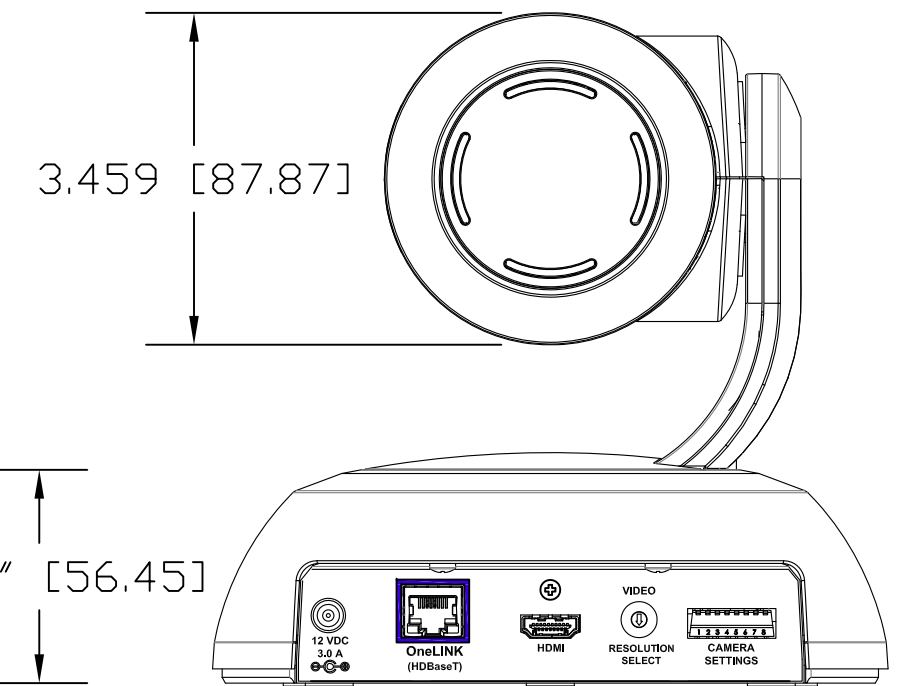

TOP VIEW

SIDE VIEW 1

FRONT VIEW

4.800" [121.92]

REAR VIEW

BOTTOM VIEW

vaddio

GENERAL NOTES:
DIMENSIONS ARE IN INCHES (mm) UNLESS OTHERWISE NOTED.
DO NOT DISTRIBUTE WITHOUT EXPRESS WRITTEN PERMISSION
OF VADDIO. DUE TO OUR CONTINUING EFFORTS TO ENHANCE
OUR PRODUCTS, WE RESERVE THE RIGHT TO CHANGE
SPECIFICATIONS WITHOUT PRIOR NOTICE OR OBLIGATION.

RoboSHOT 12 HDBT, HDBaseT PTZ Camera (12X Optical Zoom)

Part Number: 998-9960-000

DRAWN RAR/WLF	CHECKED	APPROVED RAR	DATE 01/17/2017 SD: 70512.7
------------------	---------	-----------------	-----------------------------------

MATERIALS Various	SCALE 1:2	DRAWING No. 9960-000	REV Rev A
COMMENTS Neutrino Polarizing Equalizer (NPE) - NOT INCLUDED	SIZE C		