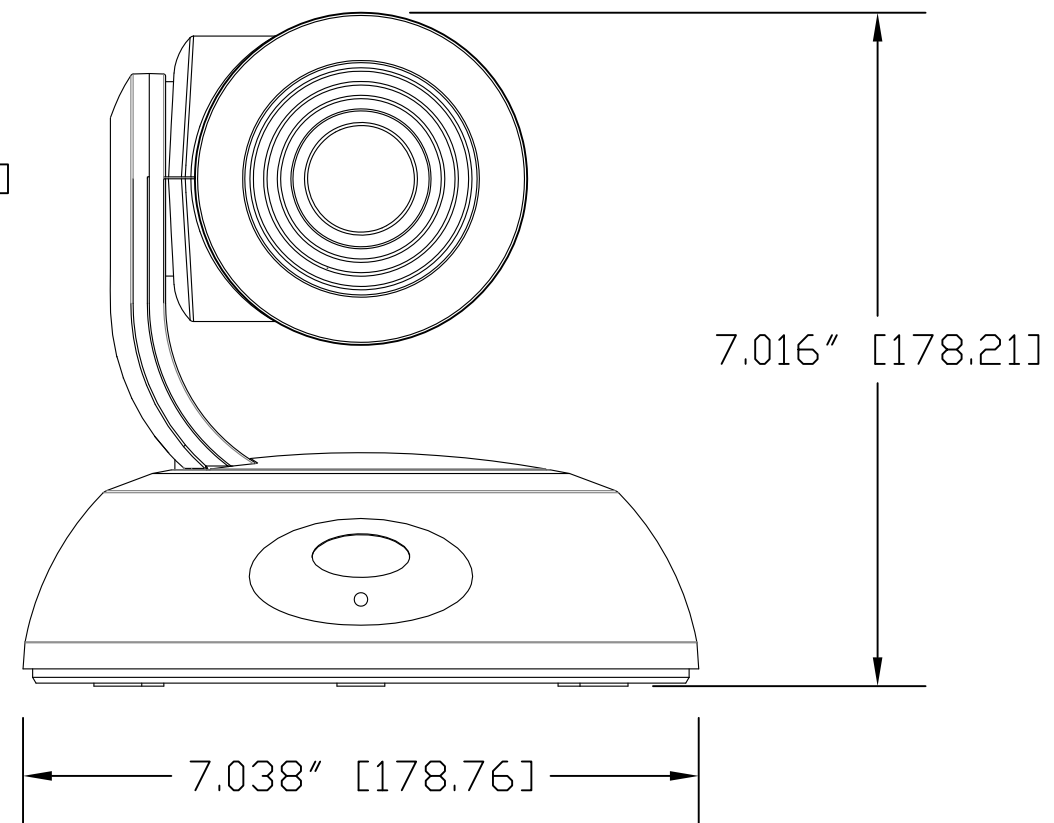

TOP VIEW

SIDE VIEW 1

FRONT VIEW

4.800" [121.92]

REAR VIEW

BOTTOM VIEW

vaddio

GENERAL NOTES:
DIMENSIONS ARE IN INCHES (mm) UNLESS OTHERWISE NOTED.
DO NOT DISTRIBUTE WITHOUT EXPRESS WRITTEN PERMISSION
OF VADDIO. DUE TO OUR CONTINUING EFFORTS TO ENHANCE
OUR PRODUCTS, WE RESERVE THE RIGHT TO CHANGE
SPECIFICATIONS WITHOUT PRIOR NOTICE OR OBLIGATION.

RoboSHOT 12 HDBT, HDBaseT PTZ Camera (12X Optical Zoom)

Part Number: 998-9960-000

DRAWN RAR/WLF	CHECKED	APPROVED RAR	DATE 01/17/2017 SD: 70512.7
------------------	---------	-----------------	-----------------------------------

MATERIALS Various	SCALE 1:2	DRAWING No. 9960-000	REV Rev A
COMMENTS Neutrino Polarizing Equalizer (NPE) - NOT INCLUDED	SIZE C		