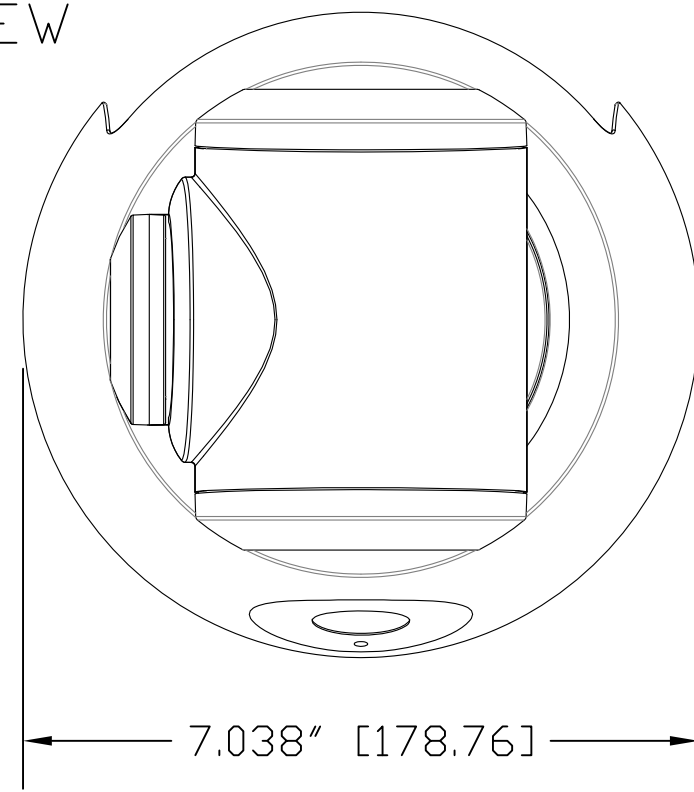

TOP VIEW

SIDE VIEW 1

FRONT VIEW

4.800" [121.92]

REAR VIEW

BOTTOM VIEW

vaddio

GENERAL NOTES:
DIMENSIONS ARE IN INCHES (mm) UNLESS OTHERWISE NOTED.
DO NOT DISTRIBUTE WITHOUT EXPRESS WRITTEN PERMISSION
OF VADDIO. DUE TO OUR CONTINUING EFFORTS TO ENHANCE
OUR PRODUCTS, WE RESERVE THE RIGHT TO CHANGE
SPECIFICATIONS WITHOUT PRIOR NOTICE OR OBLIGATION.

RoboSHOT 12 HDBT, HDBaseT PTZ Camera (12X Optical Zoom)

Part Number: 998-9960-000

DRAWN RAR/WLF	CHECKED	APPROVED RAR	DATE 01/17/2017 SD: 70512.7
------------------	---------	-----------------	-----------------------------------

MATERIALS Various	SCALE 1:2	DRAWING No. 9960-000	REV Rev A
COMMENTS Neutrino Polarizing Equalizer (NPE) - NOT INCLUDED	SIZE C		