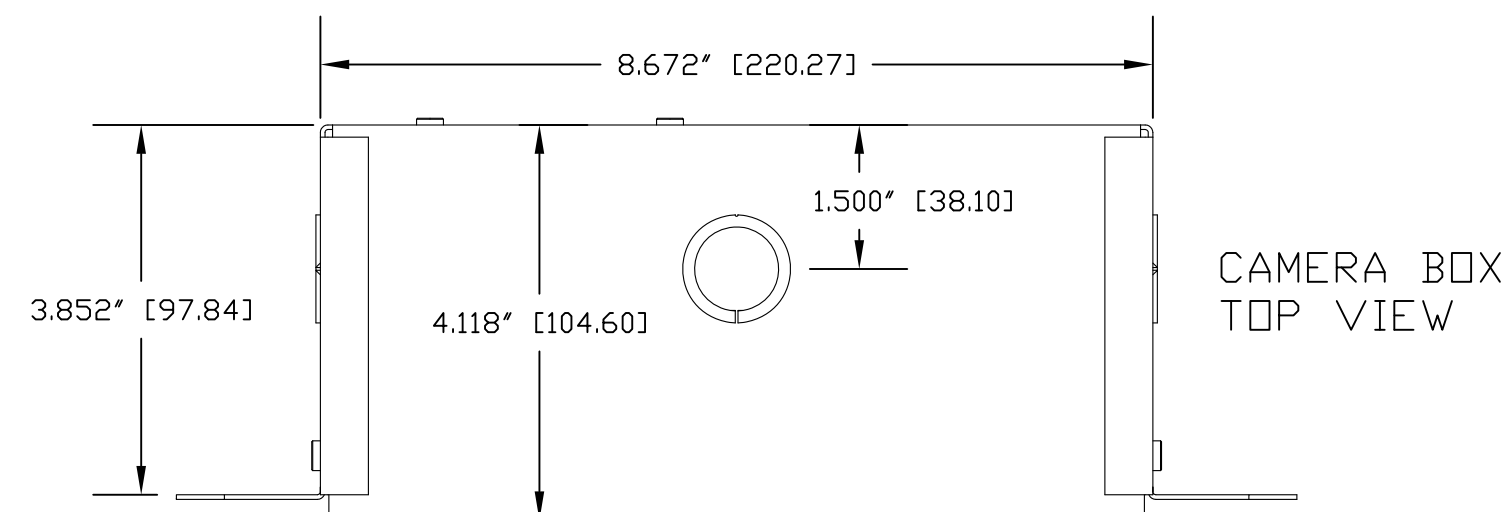

CAMERA PLATFORM TOP AND SIDE VIEWS
(12 GAUGE CRS)

FACE FRAME
ISO/REAR VIEW
(NO SCALE)

CAMERA BOX
ISO VIEW
(NO SCALE)

CAMERA BOX, PLATFORM
AND FRAME ISO VIEW
(NO SCALE)

CAMERA BOX
TOP VIEW

CAMERA BOX
LEFT SIDE VIEW

vaddio		GENERAL NOTES: DIMENSIONS ARE IN INCHES (mm) UNLESS OTHERWISE NOTED. DO NOT DISTRIBUTE WITHOUT EXPRESS WRITTEN PERMISSION OF VADDIO. DUE TO OUR CONTINUING EFFORTS TO ENHANCE OUR PRODUCTS, WE RESERVE THE RIGHT TO CHANGE SPECIFICATIONS WITHOUT PRIOR NOTICE OR OBLIGATION.	
IN-Wall Mount, PN: 999-2225-016			
For Sony, Panasonic and Canon PTZ Cameras (See Table)			
DRAWN	CHECKED	APPROVED	DATE
RAR		RAR	08/14/2015
THIS DRAWING, INCLUDING ALL SUBJECT MATTERS INDICATED THEREIN OR DERIVED THEREFROM, CONSTITUTES PROPRIETARY INFORMATION AND IS THE EXPRESS PROPERTY OF VADDIO. All Rights Reserved - Copyright 2015			
MATERIALS	SCALE	DRAWING No.	REV
CRS 18 GAUGE (BOX & FRAME) & 12 GAUGE (PLATFORM)	1:2	2225-016	REV C
FINISH	SIZE		
WHITE POWDERCOAT 20% GLOSS Vaddio 806-503	D		