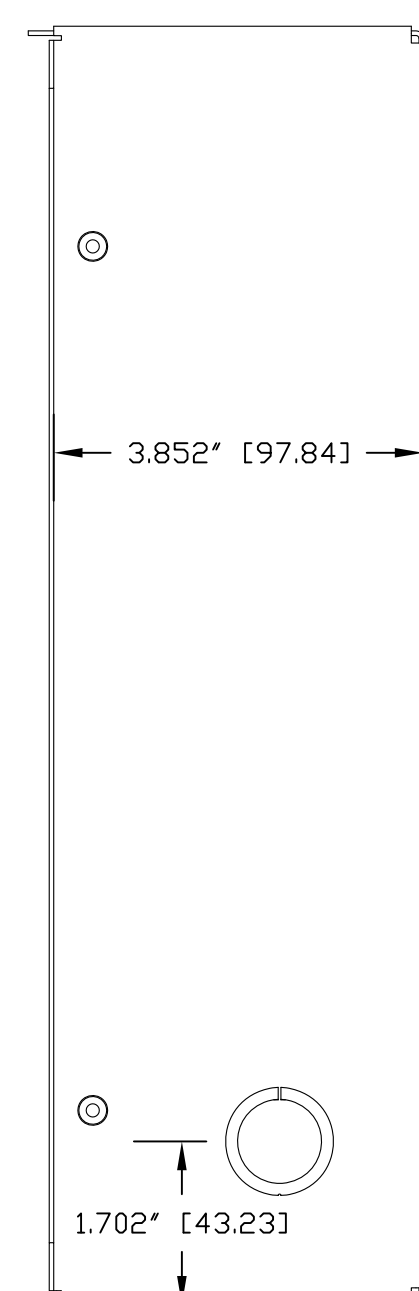

CAMERA PLATFORM TOP AND SIDE VIEWS
(12 GAUGE CRS)

FACE FRAME
ISO/REAR VIEW
(NO SCALE)

CAMERA BOX
ISO VIEW
(NO SCALE)

CAMERA BOX, PLATFORM
AND FRAME ISO VIEW
(NO SCALE)

CAMERA BOX
TOP VIEW

CAMERA BOX
LEFT SIDE VIEW

CAMERA BOX
RIGHT SIDE VIEW

CAMERA BOX FRONT VIEW

FACE FRAME
SIDE VIEW

FACE FRAME FRONT VIEW

FACE FRAME TOP VIEW

CAMERA BOX BOTTOM VIEW

Supported PTZ Cameras	
Sony:	BRC-H700, BRC-H900 and BRC-Z700
Panasonic:	AW-HE120 and AW-HE130
Canon:	XU-80/81

vaddio		GENERAL NOTES: DIMENSIONS ARE IN INCHES (mm) UNLESS OTHERWISE NOTED. DO NOT DISTRIBUTE WITHOUT EXPRESS WRITTEN PERMISSION OF VADDIO. DUE TO OUR CONTINUING EFFORTS TO ENHANCE OUR PRODUCTS, WE RESERVE THE RIGHT TO CHANGE SPECIFICATIONS WITHOUT PRIOR NOTICE OR OBLIGATION.	
IN-Wall Mount, PN: 999-2225-016			
For Sony, Panasonic and Canon PTZ Cameras (See Table)			
DRAWN	CHECKED	APPROVED	DATE
RAR		RAR	08/14/2015
THIS DRAWING, INCLUDING ALL SUBJECT MATTERS INDICATED THEREIN OR DERIVED THEREFROM, CONSTITUTES PROPRIETARY INFORMATION AND IS THE EXPRESS PROPERTY OF VADDIO. All Rights Reserved - Copyright 2015			
MATERIALS	SCALE	DRAWING No.	REV
CRS 18 GAUGE (BOX & FRAME) & 12 GAUGE (PLATFORM)	1:2	2225-016	REV C
FINISH	SIZE		
WHITE POWDERCOAT 20% GLOSS Vaddio 806-503	D		