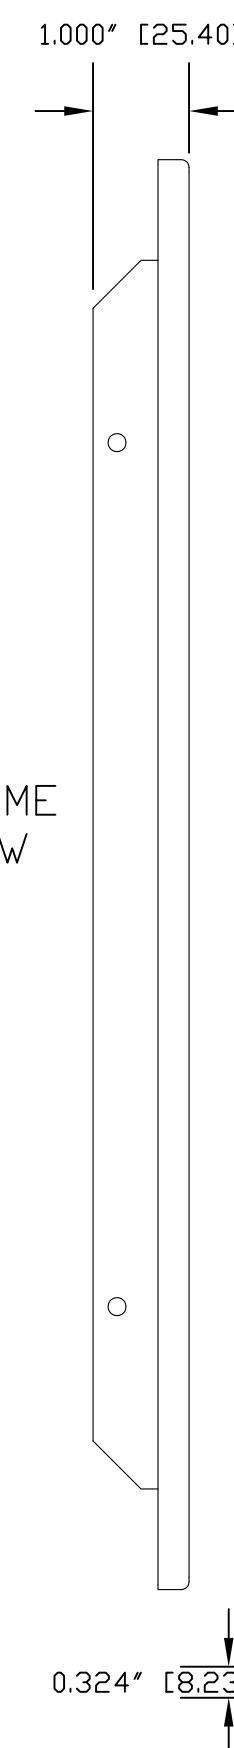

CAMERA PLATFORM TOP AND SIDE VIEWS
(12 GAUGE CRS)

FACE FRAME
ISO/REAR VIEW
(NO SCALE)

CAMERA BOX
ISO VIEW
(NO SCALE)

CAMERA BOX, PLATFORM
AND FRAME ISO VIEW
(NO SCALE)

CAMERA BOX
TOP VIEW

CAMERA BOX
LEFT SIDE VIEW

CAMERA BOX
RIGHT SIDE VIEW

CAMERA BOX FRONT VIEW

FACE FRAME
SIDE VIEW

FACE FRAME FRONT VIEW

FACE FRAME TOP VIEW

CAMERA BOX BOTTOM VIEW

Supported PTZ Cameras	
Sony:	BRC-H700, BRC-H900 and BRC-Z700
Panasonic:	AW-HE120 and AW-HE130
Canon:	XU-80/81

vaddio		GENERAL NOTES: DIMENSIONS ARE IN INCHES (mm) UNLESS OTHERWISE NOTED. DO NOT DISTRIBUTE WITHOUT EXPRESS WRITTEN PERMISSION OF VADDIO. DUE TO OUR CONTINUING EFFORTS TO ENHANCE OUR PRODUCTS, WE RESERVE THE RIGHT TO CHANGE SPECIFICATIONS WITHOUT PRIOR NOTICE OR OBLIGATION.	
IN-Wall Mount, PN: 999-2225-016			
For Sony, Panasonic and Canon PTZ Cameras (See Table)			
DRAWN	CHECKED	APPROVED	DATE
RAR		RAR	08/14/2015
THIS DRAWING, INCLUDING ALL SUBJECT MATTERS INDICATED THEREIN OR DERIVED THEREFROM, CONSTITUTES PROPRIETARY INFORMATION AND IS THE EXPRESS PROPERTY OF VADDIO. All Rights Reserved - Copyright 2015			
MATERIALS	SCALE	DRAWING No.	REV
CRS 18 GAUGE (BOX & FRAME) & 12 GAUGE (PLATFORM)	1:2	2225-016	REV C
FINISH	SIZE		
WHITE POWDERCOAT 20% GLOSS Vaddio 806-503	D		