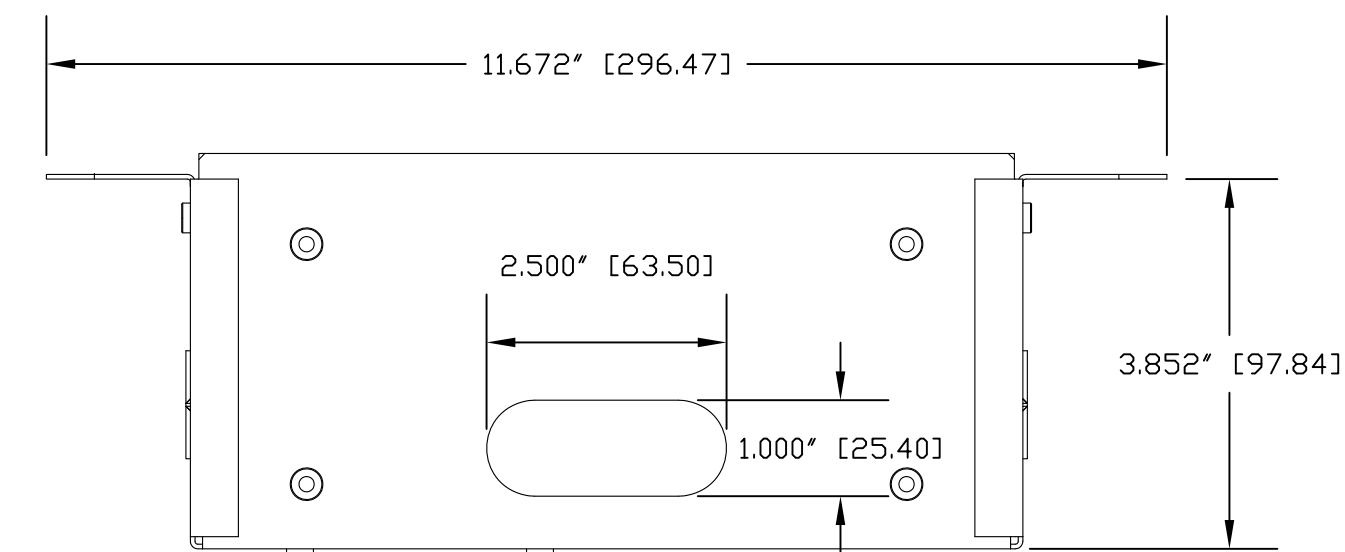

CAMERA PLATFORM TOP AND SIDE VIEWS
(12 GAUGE CRS)

FACE FRAME
ISO/REAR VIEW
(NO SCALE)

CAMERA BOX
ISO VIEW
(NO SCALE)

CAMERA BOX, PLATFORM
AND FRAME ISO VIEW
(NO SCALE)

CAMERA BOX
TOP VIEW

CAMERA BOX
LEFT SIDE VIEW

CAMERA BOX
RIGHT SIDE VIEW

CAMERA BOX FRONT VIEW

FACE FRAME
SIDE VIEW

FACE FRAME FRONT VIEW

FACE FRAME TOP VIEW

CAMERA BOX BOTTOM VIEW

Supported PTZ Cameras	
Sony:	BRC-H700, BRC-H900 and BRC-Z700
Panasonic:	AW-HE120 and AW-HE130
Canon:	XU-80/81

vaddio		GENERAL NOTES: DIMENSIONS ARE IN INCHES (mm) UNLESS OTHERWISE NOTED. DO NOT DISTRIBUTE WITHOUT EXPRESS WRITTEN PERMISSION OF VADDIO. DUE TO OUR CONTINUING EFFORTS TO ENHANCE OUR PRODUCTS, WE RESERVE THE RIGHT TO CHANGE SPECIFICATIONS WITHOUT PRIOR NOTICE OR OBLIGATION.	
IN-Wall Mount, PN: 999-2225-016			
For Sony, Panasonic and Canon PTZ Cameras (See Table)			
DRAWN	CHECKED	APPROVED	DATE
RAR		RAR	08/14/2015
THIS DRAWING, INCLUDING ALL SUBJECT MATTERS INDICATED THEREIN OR DERIVED THEREFROM, CONSTITUTES PROPRIETARY INFORMATION AND IS THE EXPRESS PROPERTY OF VADDIO. All Rights Reserved - Copyright 2015			
MATERIALS	SCALE	DRAWING No.	REV
CRS 18 GAUGE (BOX & FRAME) & 12 GAUGE (PLATFORM)	1:2	2225-016	REV C
FINISH	SIZE		
WHITE POWDERCOAT 20% GLOSS Vaddio 806-503	D		