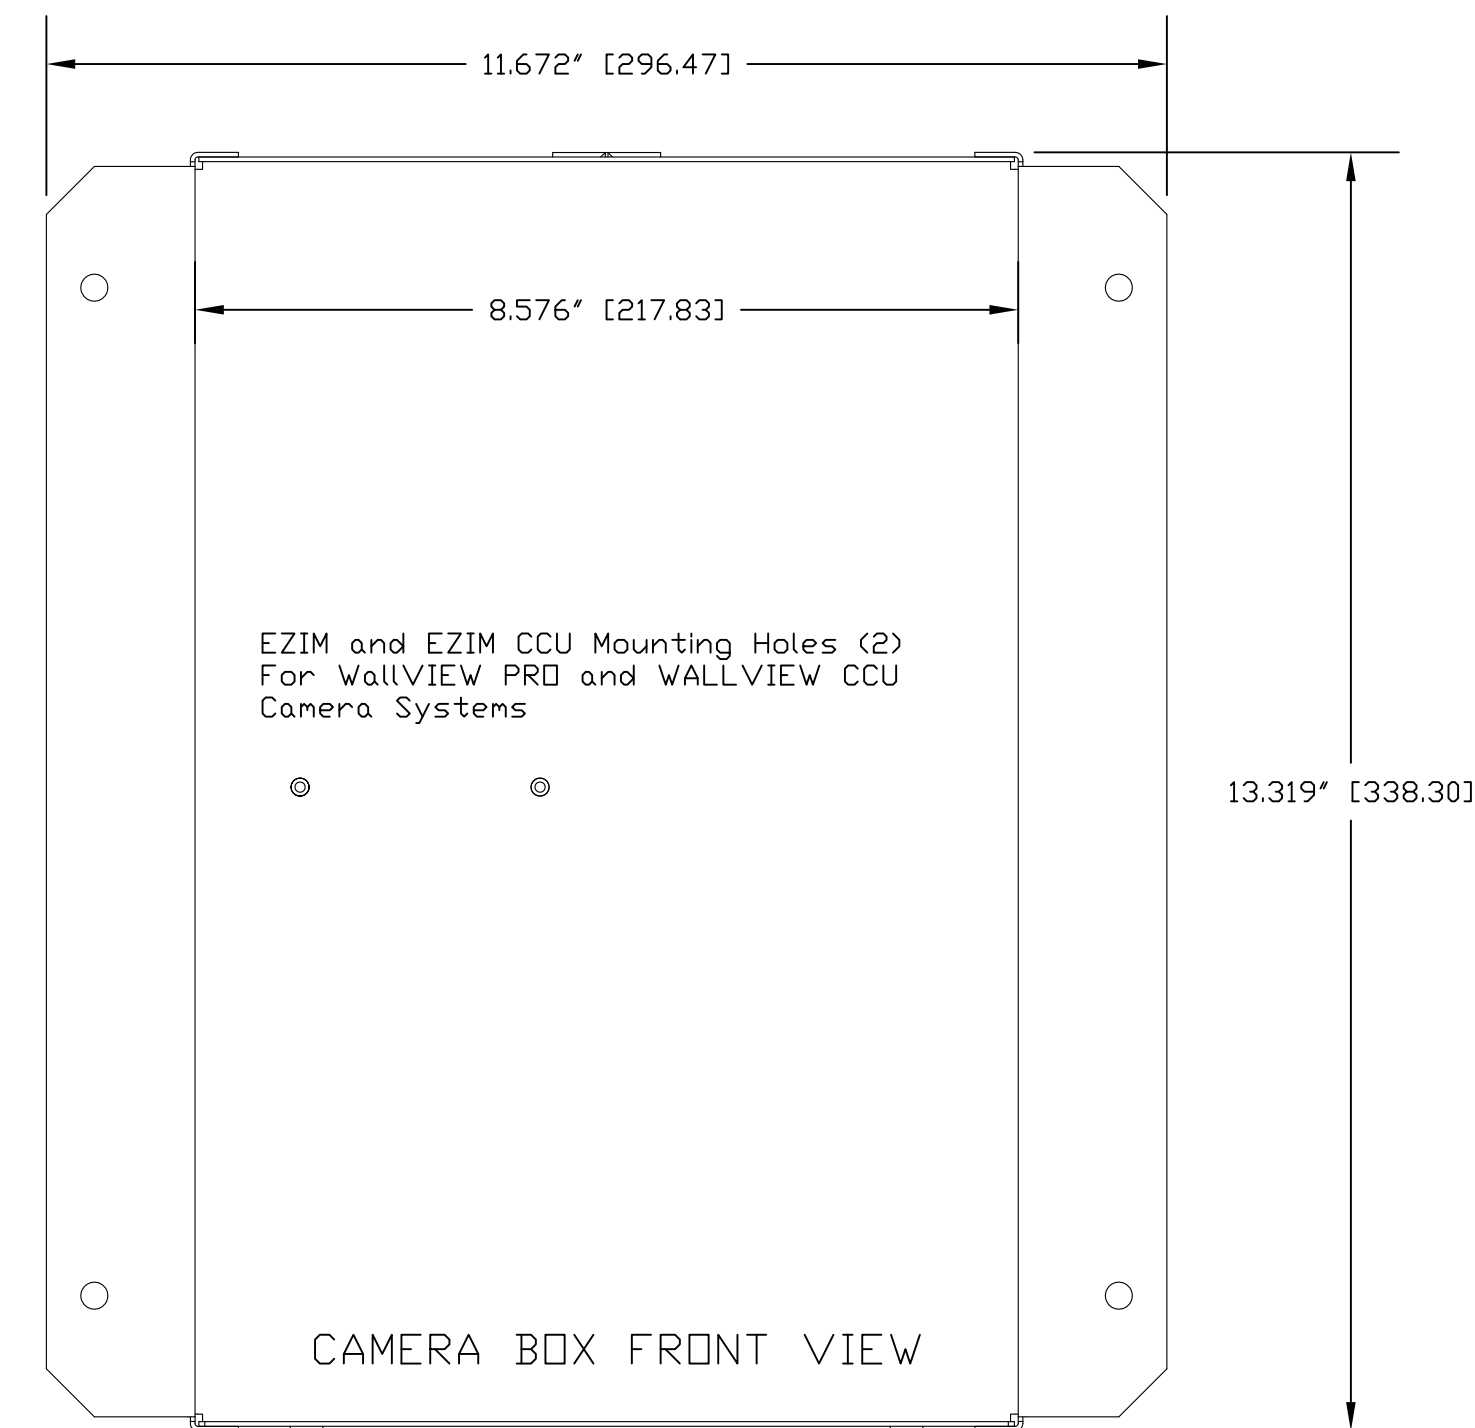

CAMERA PLATFORM TOP AND SIDE VIEWS
(12 GAUGE CRS)

FACE FRAME
ISO/REAR VIEW
(NO SCALE)

CAMERA BOX
ISO VIEW
(NO SCALE)

CAMERA BOX, PLATFORM
AND FRAME ISO VIEW
(NO SCALE)

CAMERA BOX
TOP VIEW

CAMERA BOX
LEFT SIDE VIEW

CAMERA BOX
RIGHT SIDE VIEW

CAMERA BOX FRONT VIEW

FACE FRAME
SIDE VIEW

FACE FRAME FRONT VIEW

FACE FRAME TOP VIEW

CAMERA BOX BOTTOM VIEW

Supported PTZ Cameras	
Sony:	BRC-H700, BRC-H900 and BRC-Z700
Panasonic:	AW-HE120 and AW-HE130
Canon:	XU-80/81

vaddio		GENERAL NOTES: DIMENSIONS ARE IN INCHES (mm) UNLESS OTHERWISE NOTED. DO NOT DISTRIBUTE WITHOUT EXPRESS WRITTEN PERMISSION OF VADDIO. DUE TO OUR CONTINUING EFFORTS TO ENHANCE OUR PRODUCTS, WE RESERVE THE RIGHT TO CHANGE SPECIFICATIONS WITHOUT PRIOR NOTICE OR OBLIGATION.	
IN-Wall Mount, PN: 999-2225-016			
For Sony, Panasonic and Canon PTZ Cameras (See Table)			
DRAWN	CHECKED	APPROVED	DATE
RAR		RAR	08/14/2015
THIS DRAWING, INCLUDING ALL SUBJECT MATTERS INDICATED THEREIN OR DERIVED THEREFROM, CONSTITUTES PROPRIETARY INFORMATION AND IS THE EXPRESS PROPERTY OF VADDIO. All Rights Reserved - Copyright 2015			
MATERIALS	SCALE	DRAWING No.	REV
CRS 18 GAUGE (BOX & FRAME) & 12 GAUGE (PLATFORM)	1:2	2225-016	REV C
FINISH	SIZE		
WHITE POWDERCOAT 20% GLOSS Vaddio 806-503	D		