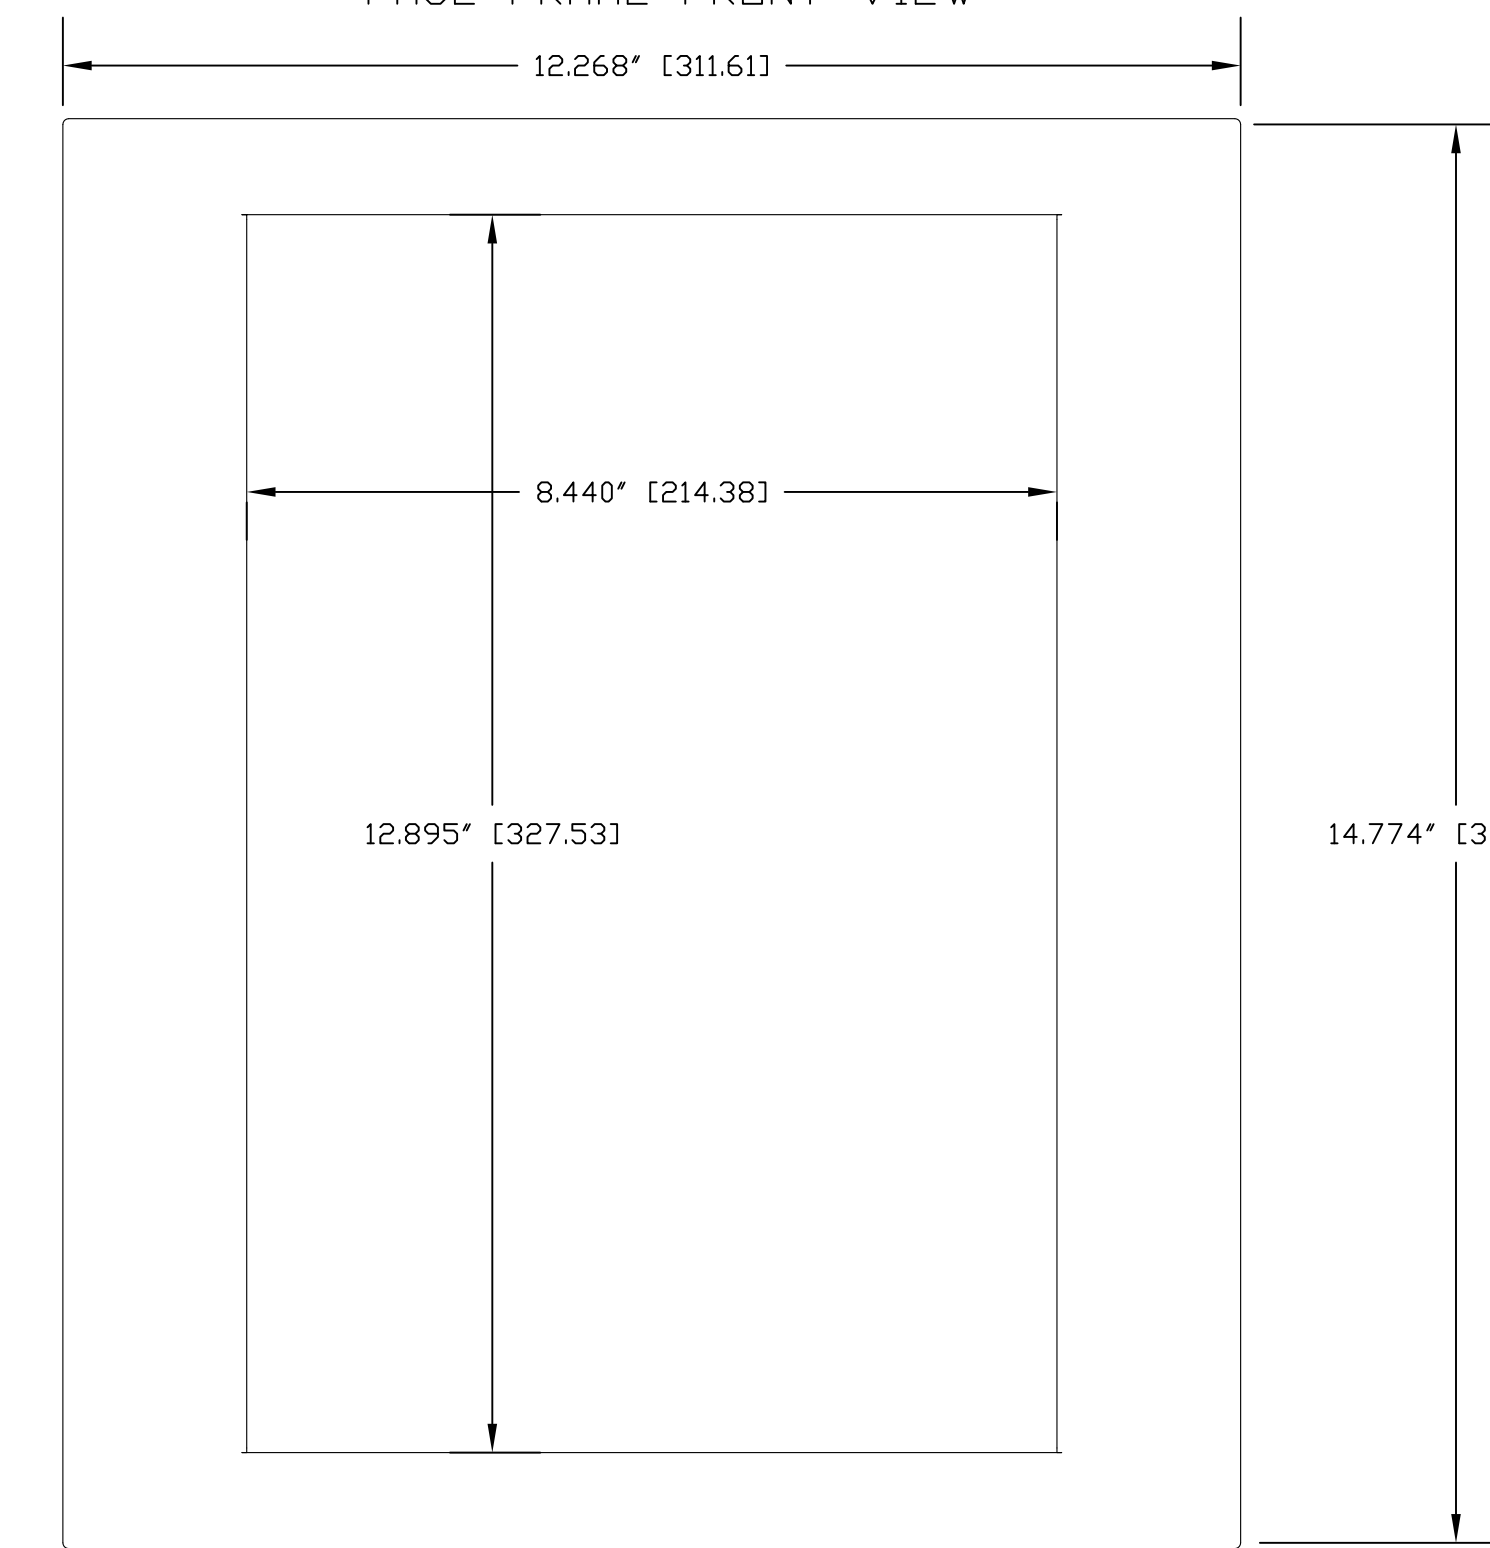

CAMERA PLATFORM TOP AND SIDE VIEWS
(12 GAUGE CRS)

FACE FRAME
ISO/REAR VIEW
(NO SCALE)

CAMERA BOX
ISO VIEW
(NO SCALE)

CAMERA BOX, PLATFORM
AND FRAME ISO VIEW
(NO SCALE)

CAMERA BOX
TOP VIEW

CAMERA BOX
LEFT SIDE VIEW

CAMERA BOX
RIGHT SIDE VIEW

CAMERA BOX FRONT VIEW

FACE FRAME
SIDE VIEW

FACE FRAME FRONT VIEW

FACE FRAME TOP VIEW

CAMERA BOX BOTTOM VIEW

Supported PTZ Cameras	
Sony:	BRC-H700, BRC-H900 and BRC-Z700
Panasonic:	AW-HE120 and AW-HE130
Canon:	XU-80/81

vaddio		GENERAL NOTES: DIMENSIONS ARE IN INCHES (mm) UNLESS OTHERWISE NOTED. DO NOT DISTRIBUTE WITHOUT EXPRESS WRITTEN PERMISSION OF VADDIO. DUE TO OUR CONTINUING EFFORTS TO ENHANCE OUR PRODUCTS, WE RESERVE THE RIGHT TO CHANGE SPECIFICATIONS WITHOUT PRIOR NOTICE OR OBLIGATION.	
IN-Wall Mount, PN: 999-2225-016			
For Sony, Panasonic and Canon PTZ Cameras (See Table)			
DRAWN	CHECKED	APPROVED	DATE
RAR		RAR	08/14/2015
THIS DRAWING, INCLUDING ALL SUBJECT MATTERS INDICATED THEREIN OR DERIVED THEREFROM, CONSTITUTES PROPRIETARY INFORMATION AND IS THE EXPRESS PROPERTY OF VADDIO. All Rights Reserved - Copyright 2015			
MATERIALS	SCALE	DRAWING No.	REV
CRS 18 GAUGE (BOX & FRAME) & 12 GAUGE (PLATFORM)	1:2	2225-016	REV C
FINISH	SIZE		
WHITE POWDERCOAT 20% GLOSS Vaddio 806-503	D		