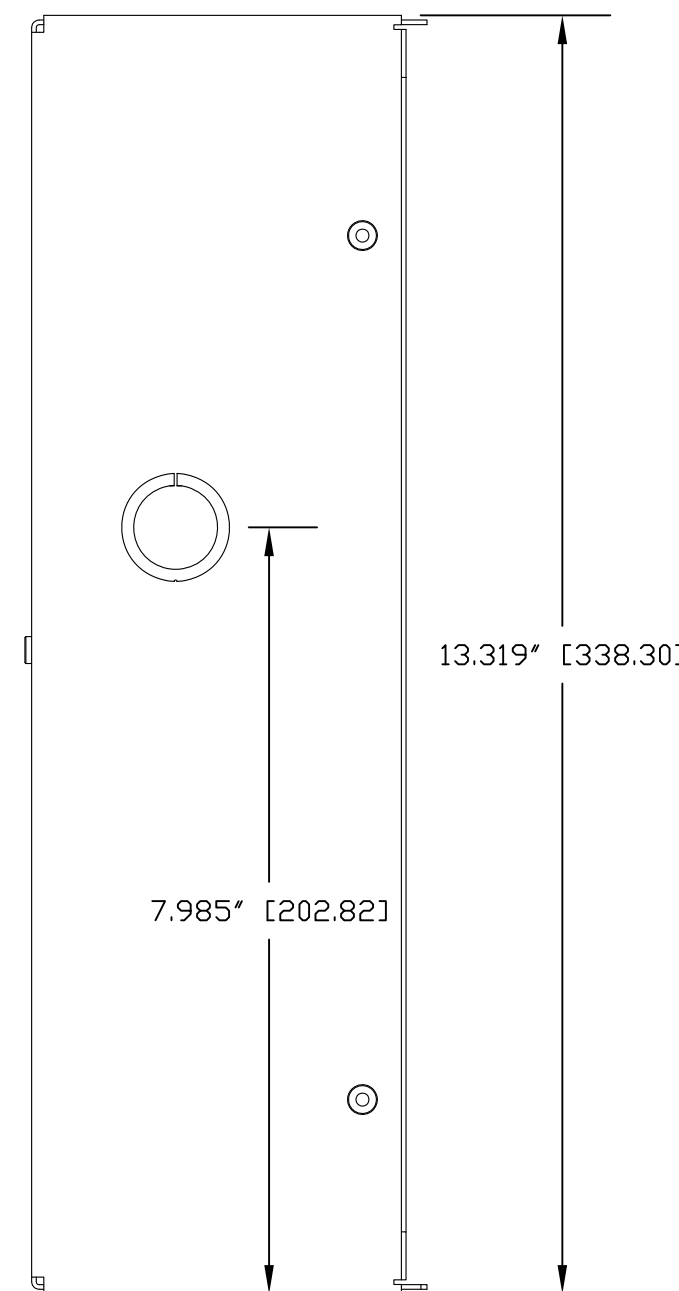

CAMERA PLATFORM TOP AND SIDE VIEWS
(12 GAUGE CRS)

FACE FRAME
ISO/REAR VIEW
(NO SCALE)

CAMERA BOX
ISO VIEW
(NO SCALE)

CAMERA BOX, PLATFORM
AND FRAME ISO VIEW
(NO SCALE)

CAMERA BOX
TOP VIEW

CAMERA BOX
LEFT SIDE VIEW

CAMERA BOX
RIGHT SIDE VIEW

CAMERA BOX FRONT VIEW

FACE FRAME
SIDE VIEW

FACE FRAME FRONT VIEW

FACE FRAME TOP VIEW

CAMERA BOX BOTTOM VIEW

Supported PTZ Cameras	
Sony:	BRC-H700, BRC-H900 and BRC-Z700
Panasonic:	AW-HE120 and AW-HE130
Canon:	XU-80/81

vaddio		GENERAL NOTES: DIMENSIONS ARE IN INCHES (mm) UNLESS OTHERWISE NOTED. DO NOT DISTRIBUTE WITHOUT EXPRESS WRITTEN PERMISSION OF VADDIO. DUE TO OUR CONTINUING EFFORTS TO ENHANCE OUR PRODUCTS, WE RESERVE THE RIGHT TO CHANGE SPECIFICATIONS WITHOUT PRIOR NOTICE OR OBLIGATION.	
IN-Wall Mount, PN: 999-2225-016			
For Sony, Panasonic and Canon PTZ Cameras (See Table)			
DRAWN	CHECKED	APPROVED	DATE
RAR		RAR	08/14/2015
THIS DRAWING, INCLUDING ALL SUBJECT MATTERS INDICATED THEREIN OR DERIVED THEREFROM, CONSTITUTES PROPRIETARY INFORMATION AND IS THE EXPRESS PROPERTY OF VADDIO. All Rights Reserved - Copyright 2015			
MATERIALS	SCALE	DRAWING No.	REV
CRS 18 GAUGE (BOX & FRAME) & 12 GAUGE (PLATFORM)	1:2	2225-016	REV C
FINISH	SIZE		
WHITE POWDERCOAT 20% GLOSS Vaddio 806-503	D		