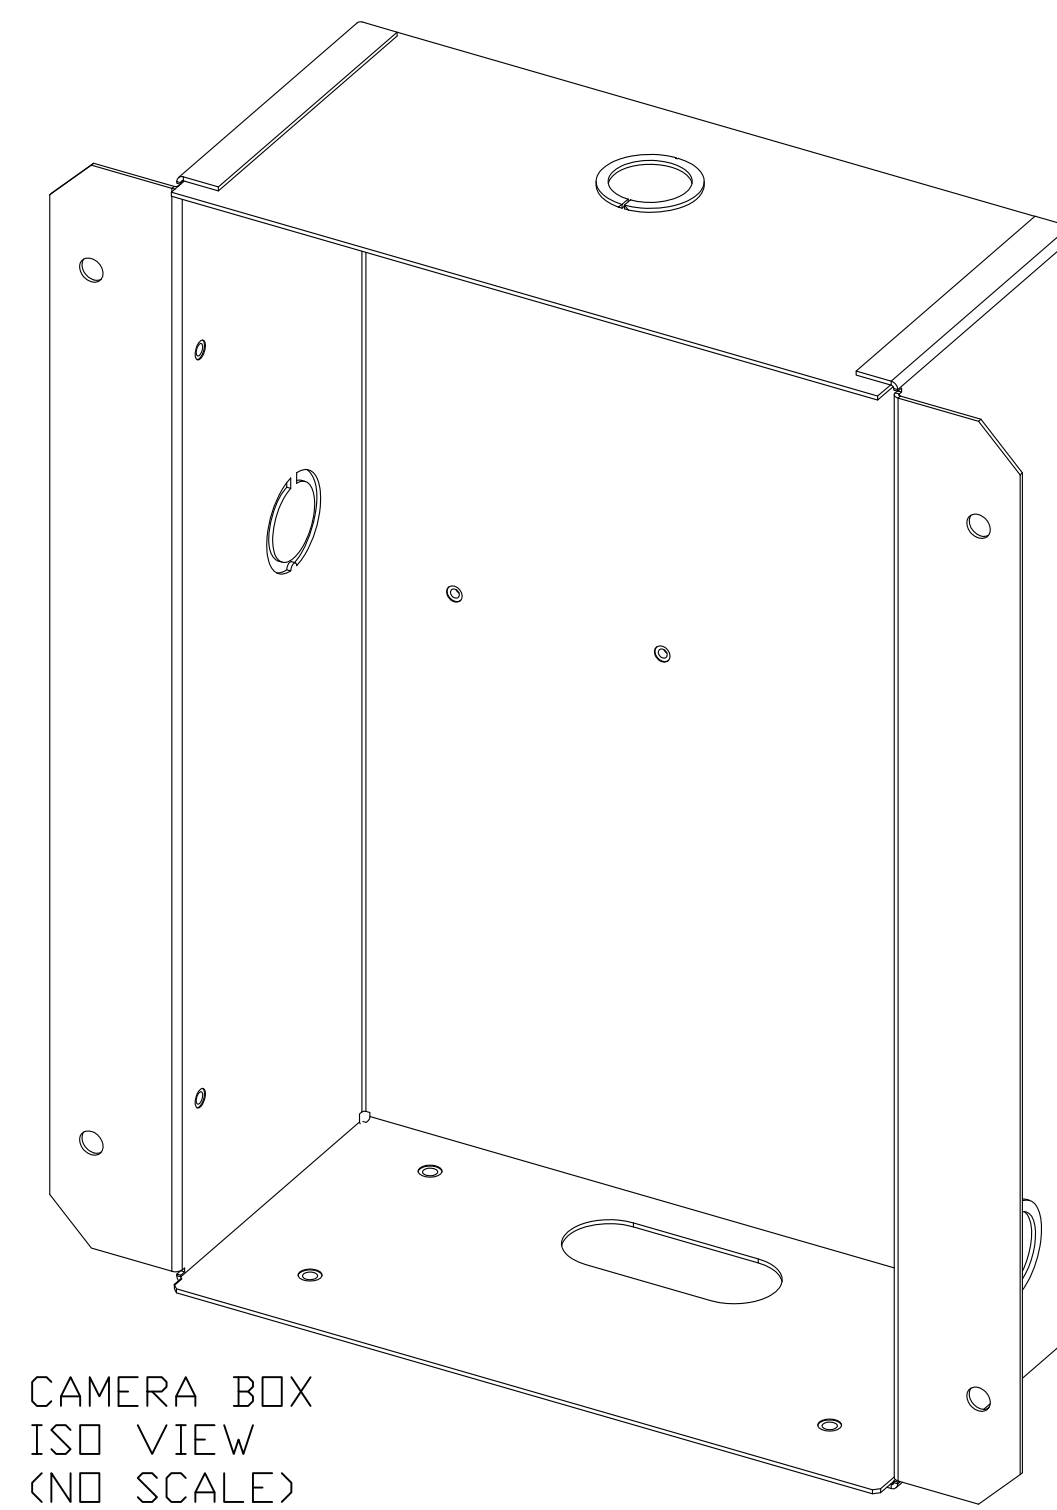

CAMERA PLATFORM TOP AND SIDE VIEWS
(12 GAUGE CRS)

FACE FRAME
ISO/REAR VIEW
(NO SCALE)

CAMERA BOX
ISO VIEW
(NO SCALE)

CAMERA BOX, PLATFORM
AND FRAME ISO VIEW
(NO SCALE)

CAMERA BOX
TOP VIEW

CAMERA BOX
LEFT SIDE VIEW

CAMERA BOX
RIGHT SIDE VIEW

CAMERA BOX FRONT VIEW

FACE FRAME
SIDE VIEW

FACE FRAME FRONT VIEW

FACE FRAME TOP VIEW

CAMERA BOX BOTTOM VIEW

Supported PTZ Cameras	
Sony:	BRC-H700, BRC-H900 and BRC-Z700
Panasonic:	AW-HE120 and AW-HE130
Canon:	XU-80/81

vaddio		GENERAL NOTES: DIMENSIONS ARE IN INCHES (mm) UNLESS OTHERWISE NOTED. DO NOT DISTRIBUTE WITHOUT EXPRESS WRITTEN PERMISSION OF VADDIO. DUE TO OUR CONTINUING EFFORTS TO ENHANCE OUR PRODUCTS, WE RESERVE THE RIGHT TO CHANGE SPECIFICATIONS WITHOUT PRIOR NOTICE OR OBLIGATION.	
IN-Wall Mount, PN: 999-2225-016			
For Sony, Panasonic and Canon PTZ Cameras (See Table)			
DRAWN	CHECKED	APPROVED	DATE
RAR		RAR	08/14/2015
THIS DRAWING, INCLUDING ALL SUBJECT MATTERS INDICATED THEREIN OR DERIVED THEREFROM, CONSTITUTES PROPRIETARY INFORMATION AND IS THE EXPRESS PROPERTY OF VADDIO. All Rights Reserved - Copyright 2015			
MATERIALS	SCALE	DRAWING No.	REV
CRS 18 GAUGE (BOX & FRAME) & 12 GAUGE (PLATFORM)	1:2	2225-016	REV C
FINISH	SIZE		
WHITE POWDERCOAT 20% GLOSS Vaddio 806-503	D		