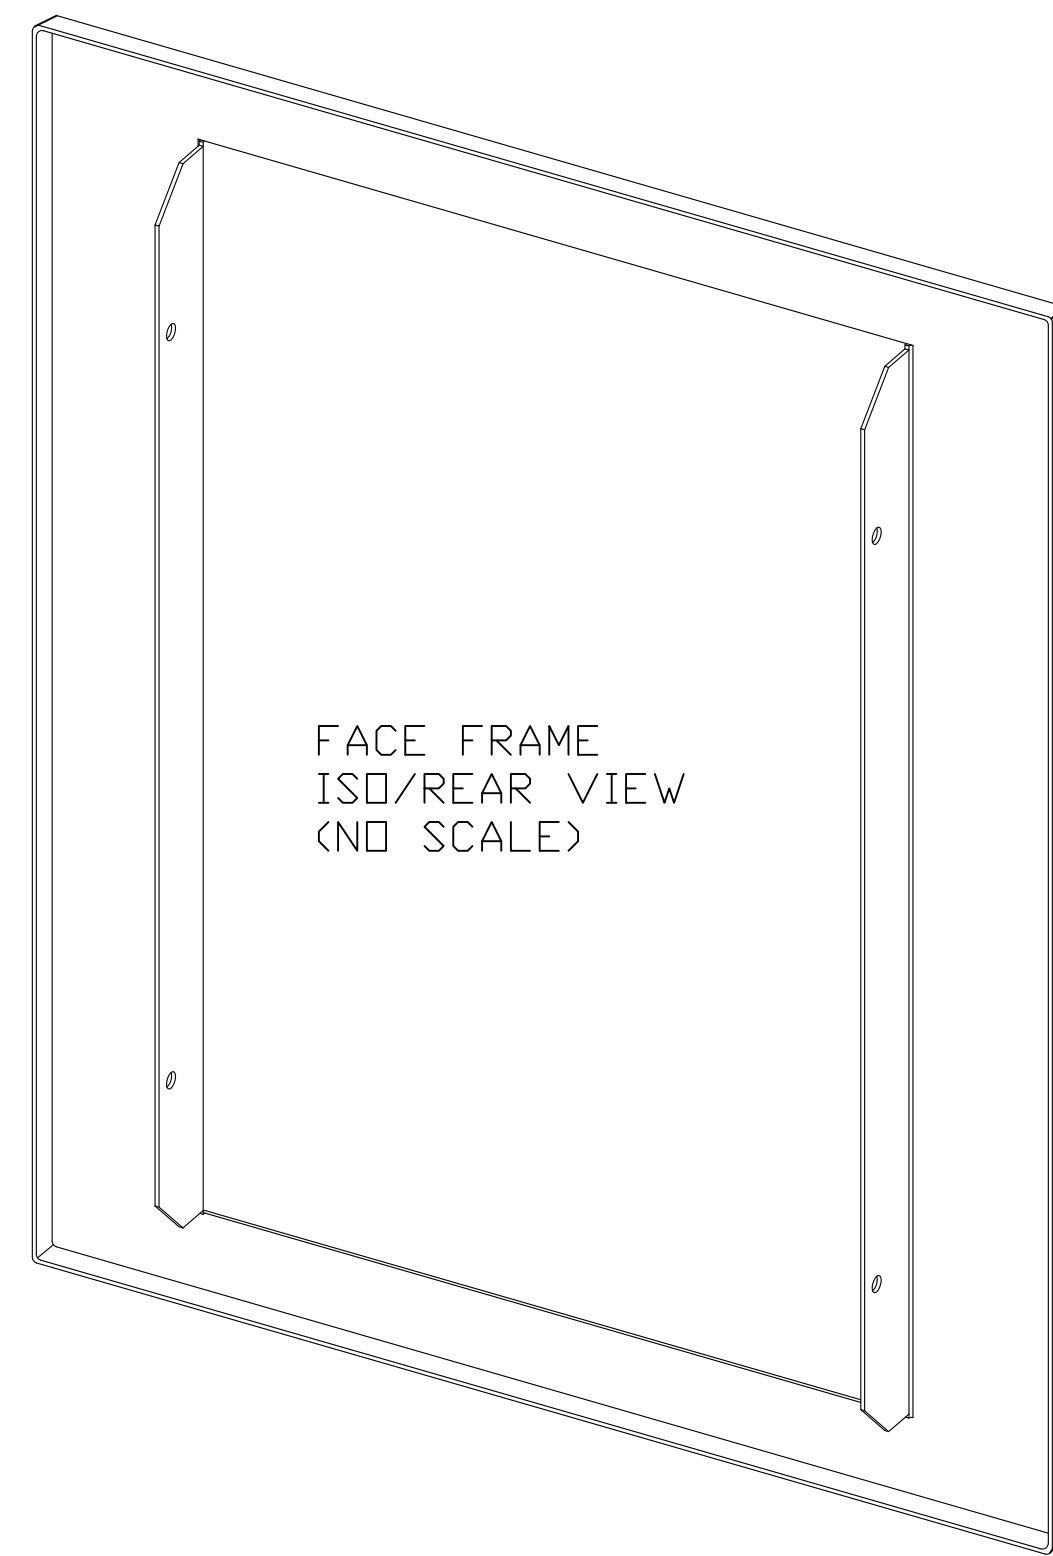

CAMERA PLATFORM TOP AND SIDE VIEWS
(12 GAUGE CRS)

FACE FRAME
ISO/REAR VIEW
(NO SCALE)

CAMERA BOX
ISO VIEW
(NO SCALE)

CAMERA BOX, PLATFORM
AND FRAME ISO VIEW
(NO SCALE)

CAMERA BOX
TOP VIEW

CAMERA BOX
LEFT SIDE VIEW

CAMERA BOX
RIGHT SIDE VIEW

CAMERA BOX FRONT VIEW

FACE FRAME
SIDE VIEW

FACE FRAME FRONT VIEW

FACE FRAME TOP VIEW

CAMERA BOX BOTTOM VIEW

Supported PTZ Cameras	
Sony:	BRC-H700, BRC-H900 and BRC-Z700
Panasonic:	AW-HE120 and AW-HE130
Canon:	XU-80/81

vaddio		GENERAL NOTES: DIMENSIONS ARE IN INCHES (mm) UNLESS OTHERWISE NOTED. DO NOT DISTRIBUTE WITHOUT EXPRESS WRITTEN PERMISSION OF VADDIO. DUE TO OUR CONTINUING EFFORTS TO ENHANCE OUR PRODUCTS, WE RESERVE THE RIGHT TO CHANGE SPECIFICATIONS WITHOUT PRIOR NOTICE OR OBLIGATION.	
IN-Wall Mount, PN: 999-2225-016			
For Sony, Panasonic and Canon PTZ Cameras (See Table)			
DRAWN	CHECKED	APPROVED	DATE
RAR		RAR	08/14/2015
THIS DRAWING, INCLUDING ALL SUBJECT MATTERS INDICATED THEREIN OR DERIVED THEREFROM, CONSTITUTES PROPRIETARY INFORMATION AND IS THE EXPRESS PROPERTY OF VADDIO. All Rights Reserved - Copyright 2015			
MATERIALS	SCALE	DRAWING No.	REV
CRS 18 GAUGE (BOX & FRAME) & 12 GAUGE (PLATFORM)	1:2	2225-016	REV C
FINISH	SIZE		
WHITE POWDERCOAT 20% GLOSS Vaddio 806-503	D		