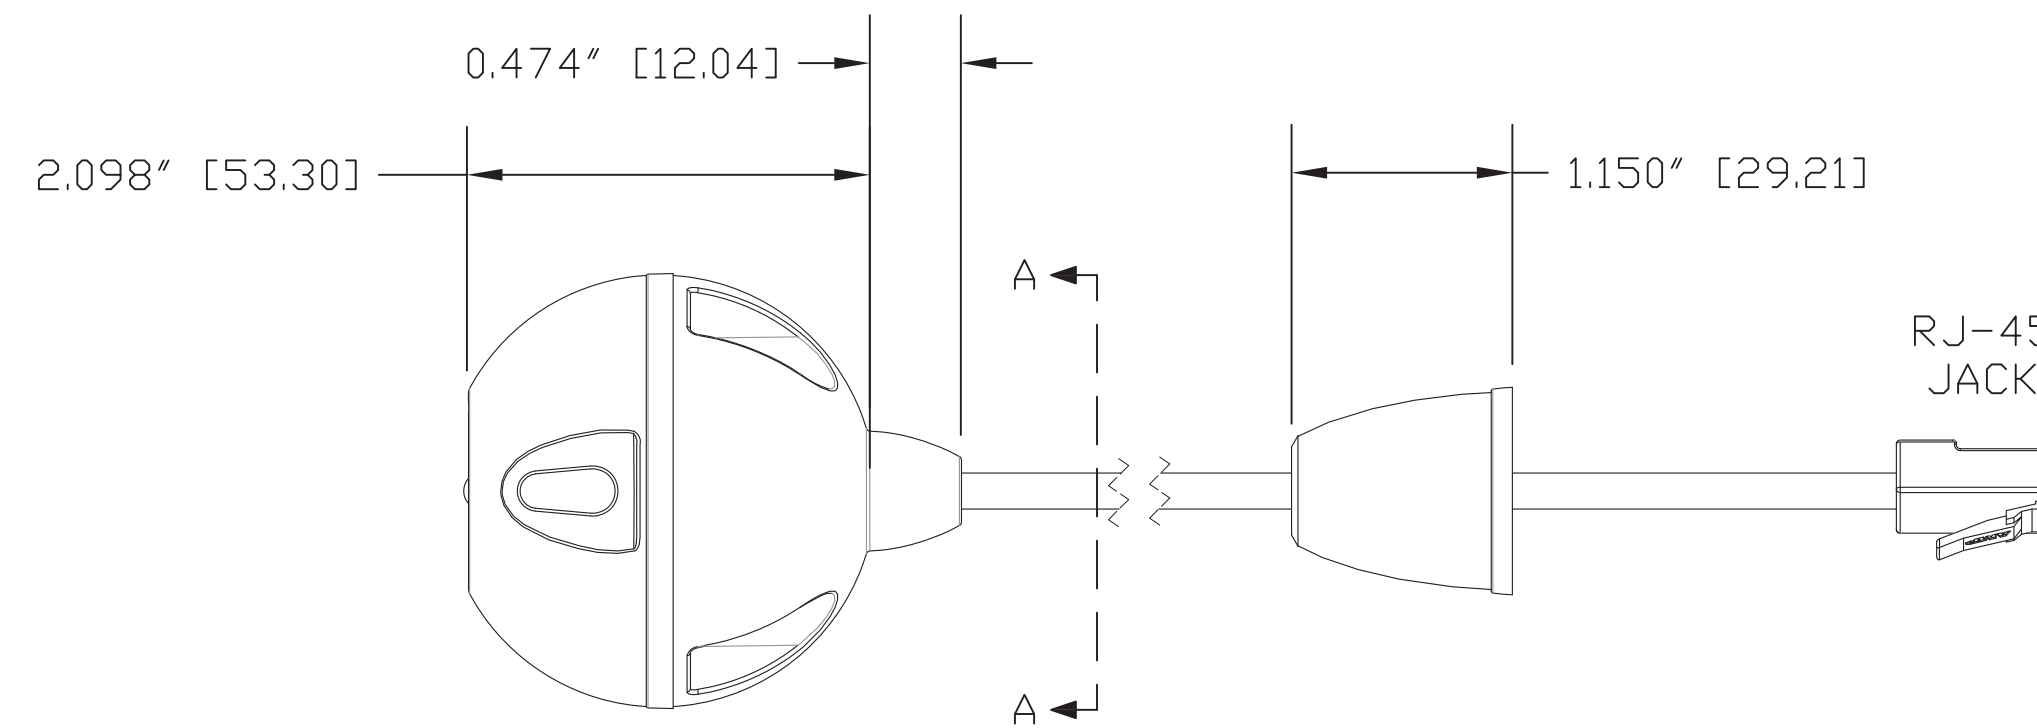

CEILING MicPOD
VIEW FROM BELOW

CEILING MicPOD
SIDE VIEW

vaddio

EasyMic Table and Ceiling MicPODs

998-8500-000 (Table Mic) & 998-8511-000 (Ceiling Mic)

DRAWN	CHECKED	APPROVED	DATE
WLF/RAR		RAR	01-07-2014

THIS DRAWING, INCLUDING ALL SUBJECT MATTERS INDICATED THEREON OR DERIVED THEREFROM, COMPRISES PROPRIETARY INFORMATION AND IS THE EXPRESS PROPERTY OF VADDIO. All Rights Reserved - Copyright 2014

MATERIALS	SCALE	DRAWING No.	REV
PC-ABS Plastic	1:1	8500-8511	A
COMMENTS	SIZE		
No Comment	D