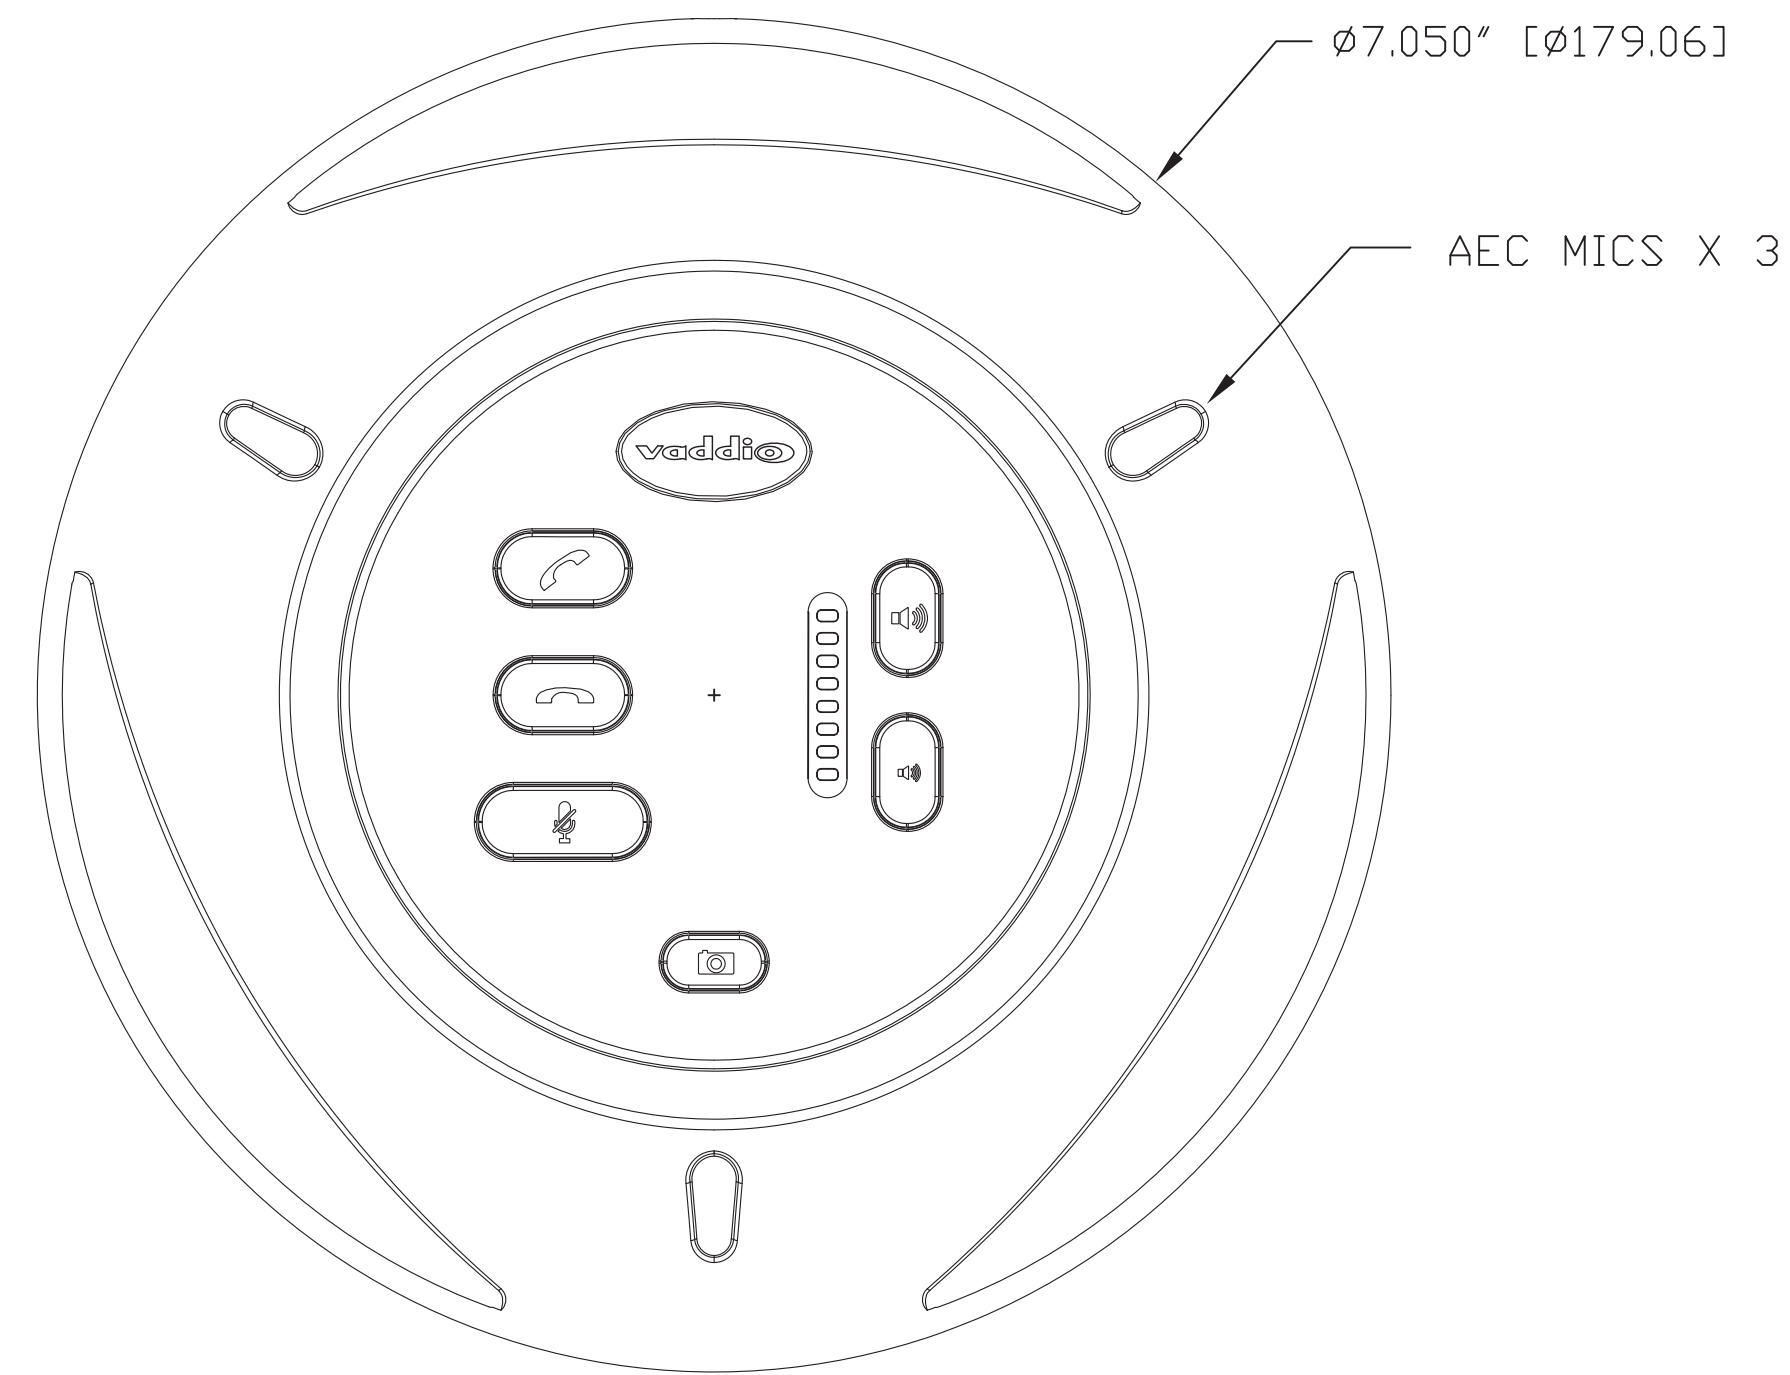

EasyMIC MicPOD
TOP VIEW