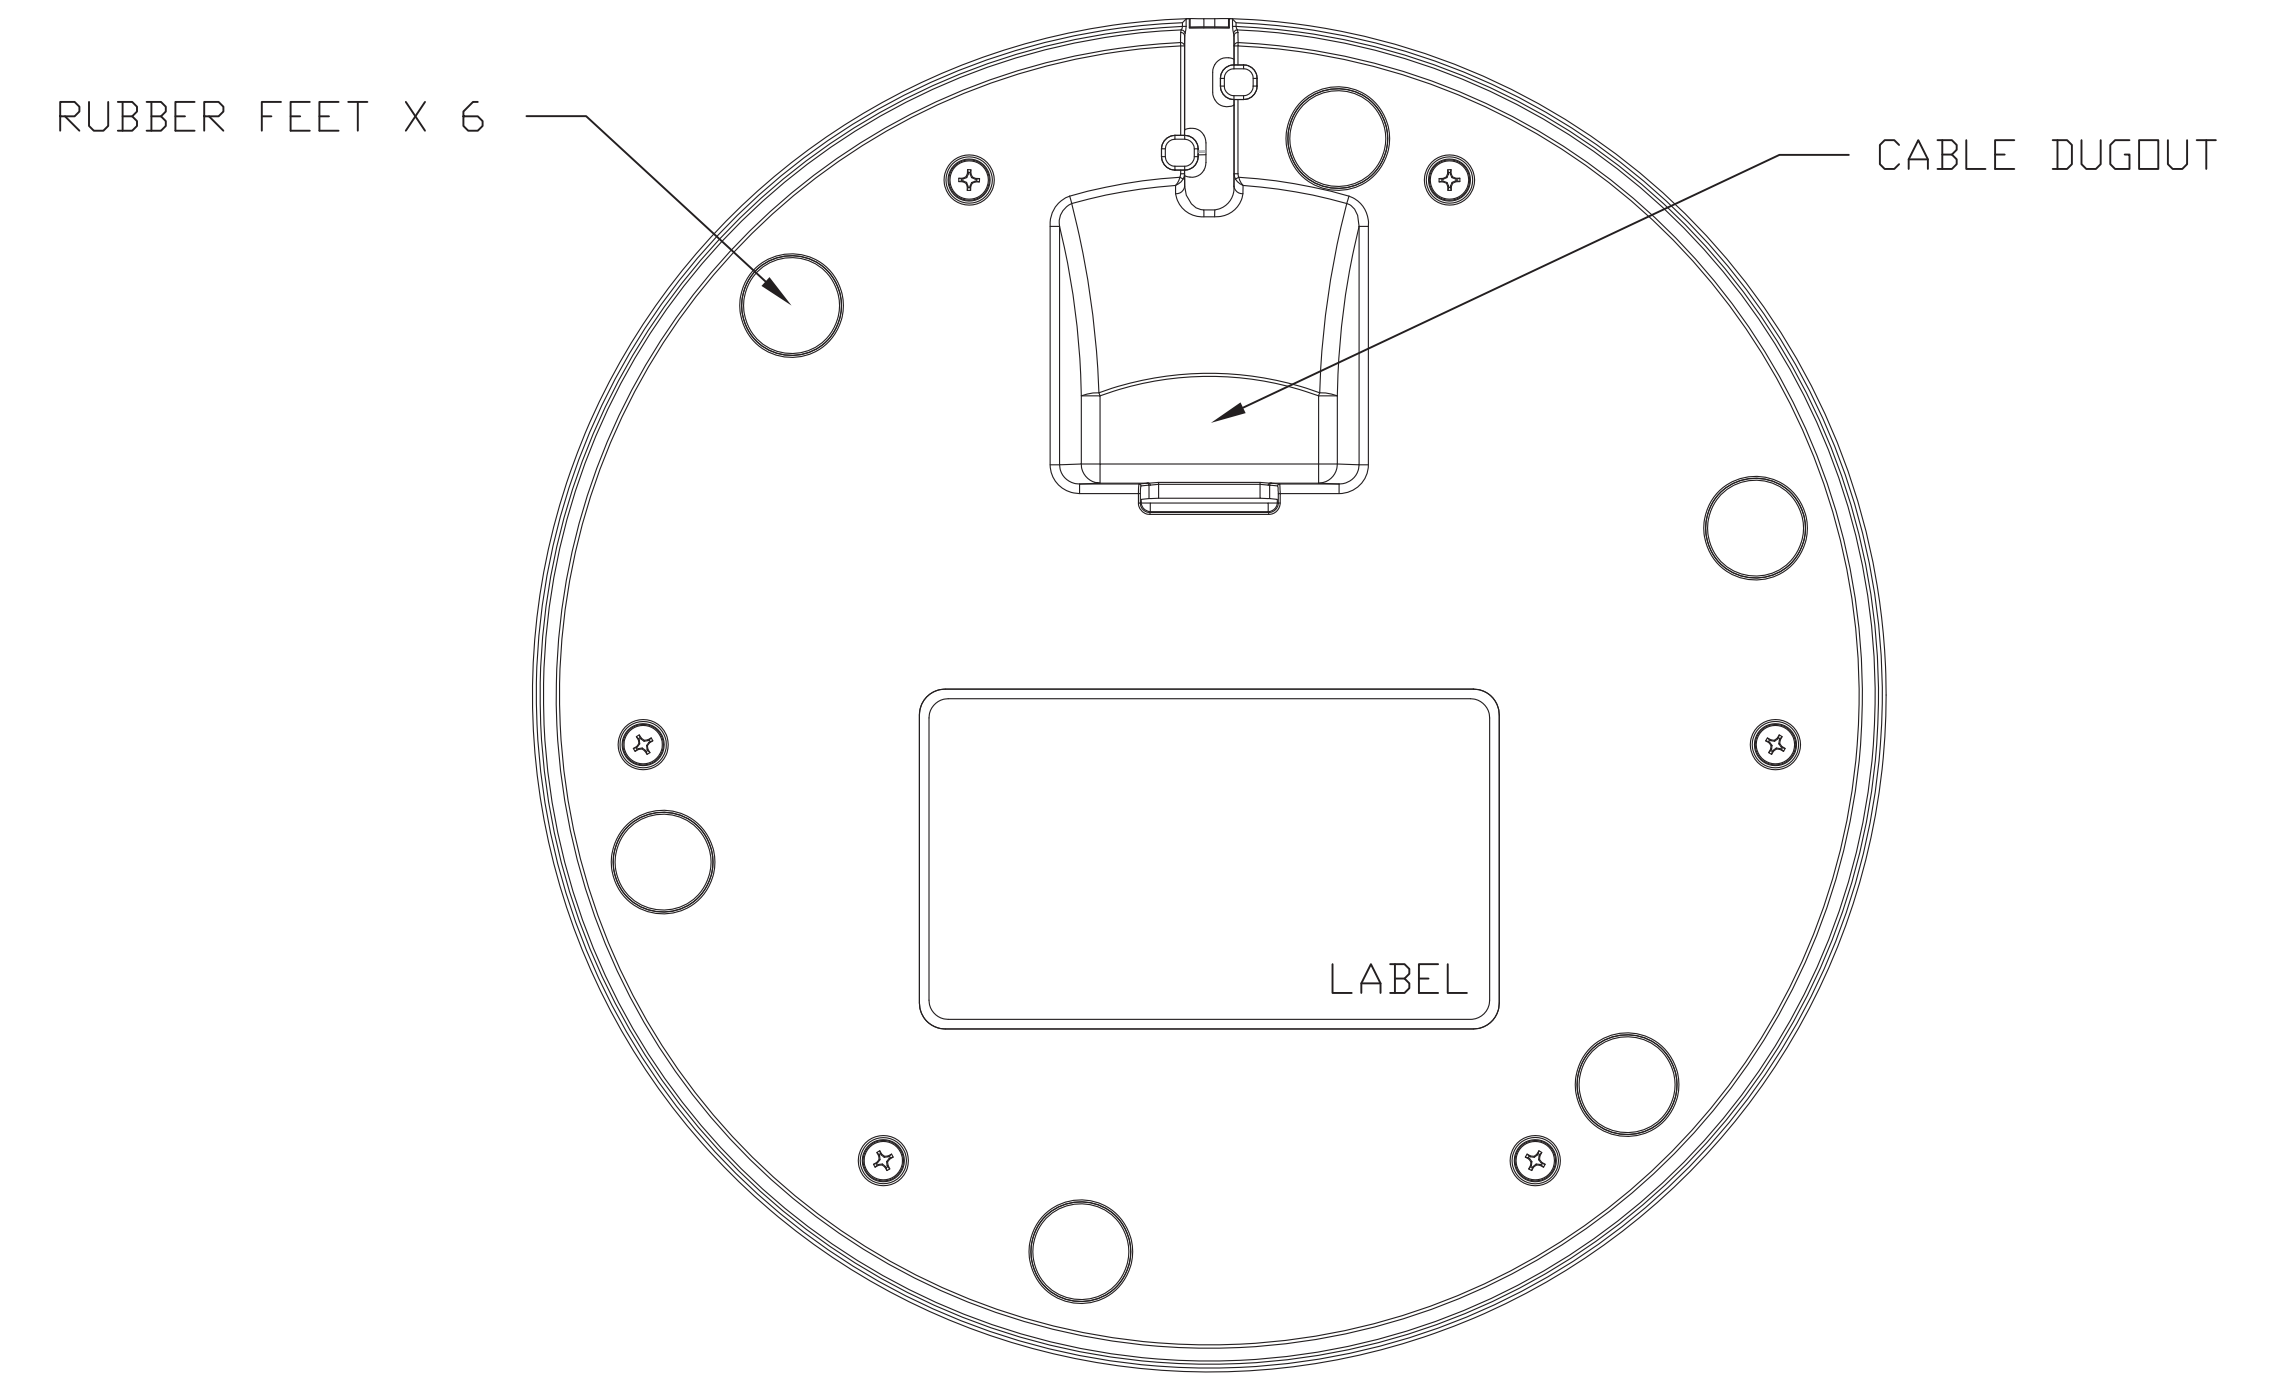

EasyMIC MicPOD
SIDE VIEW

EasyMIC MicPOD
BOTTOM VIEW