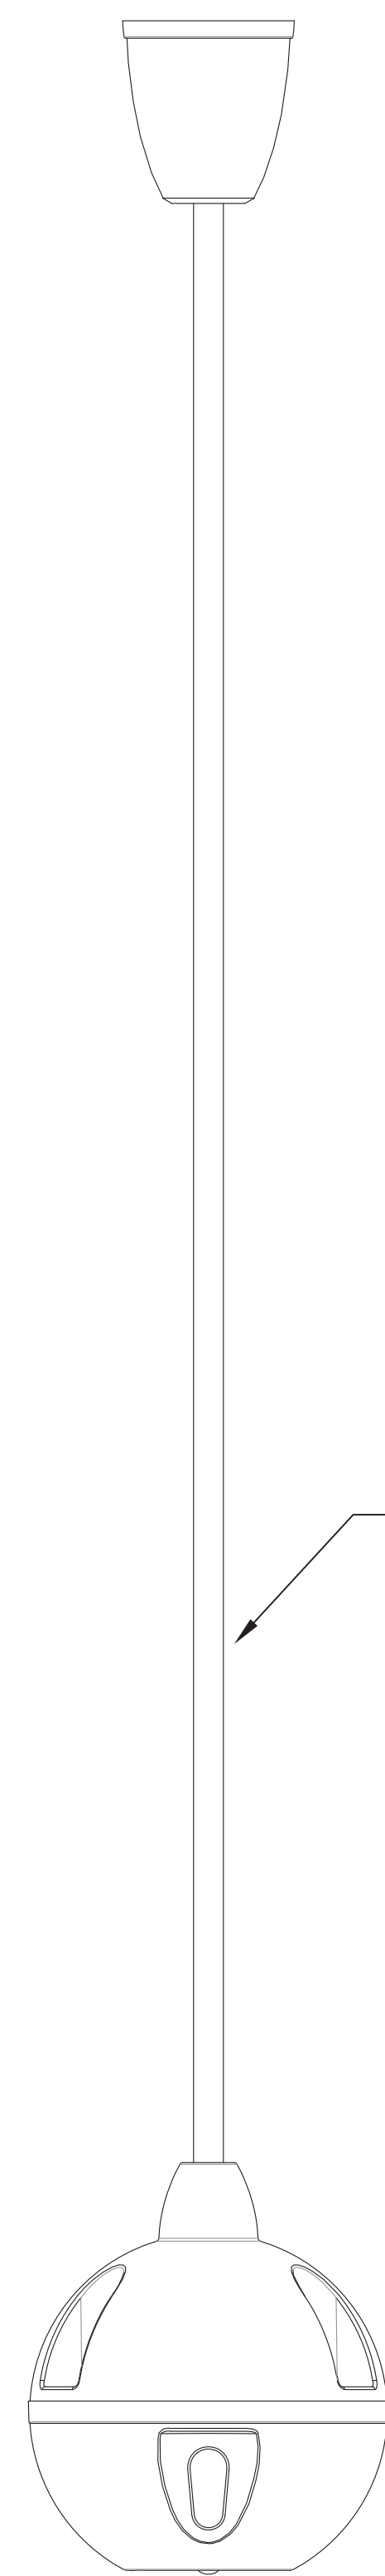

CEILING MicPOD
SIDE VIEW WITH
EXTENDED CABLE