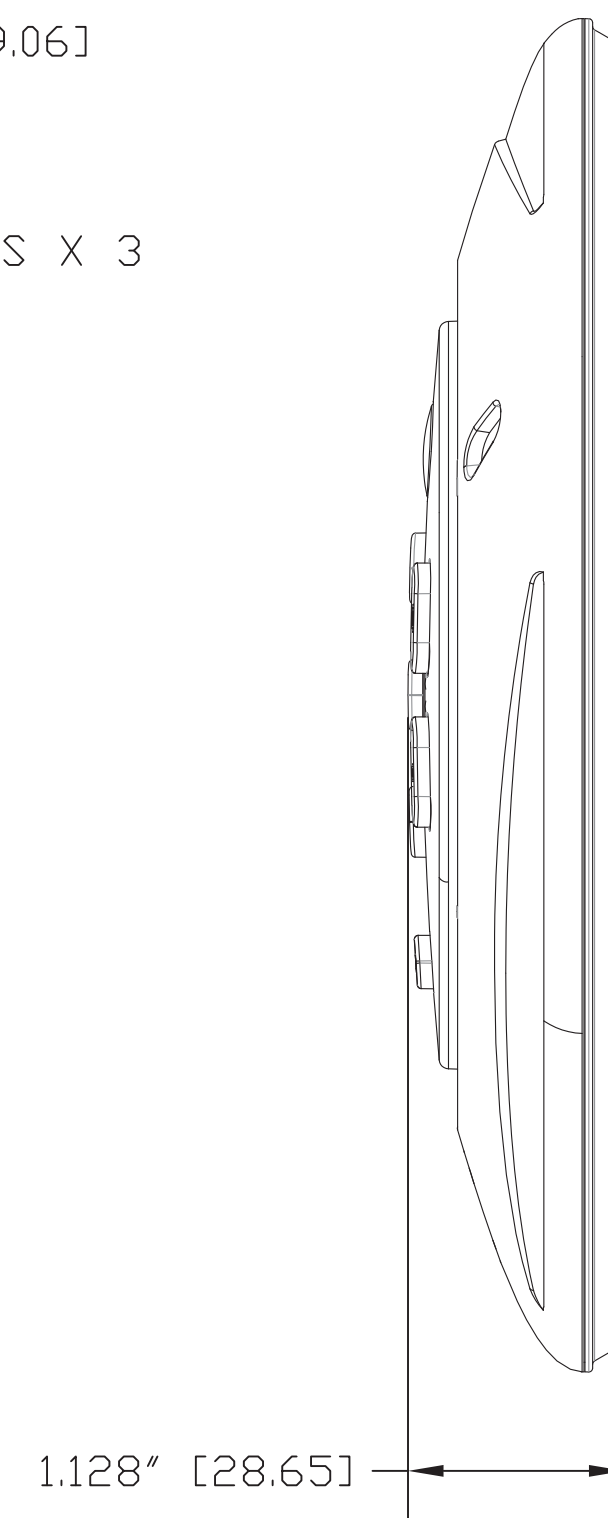

EasyMIC MicPOD
SIDE VIEW