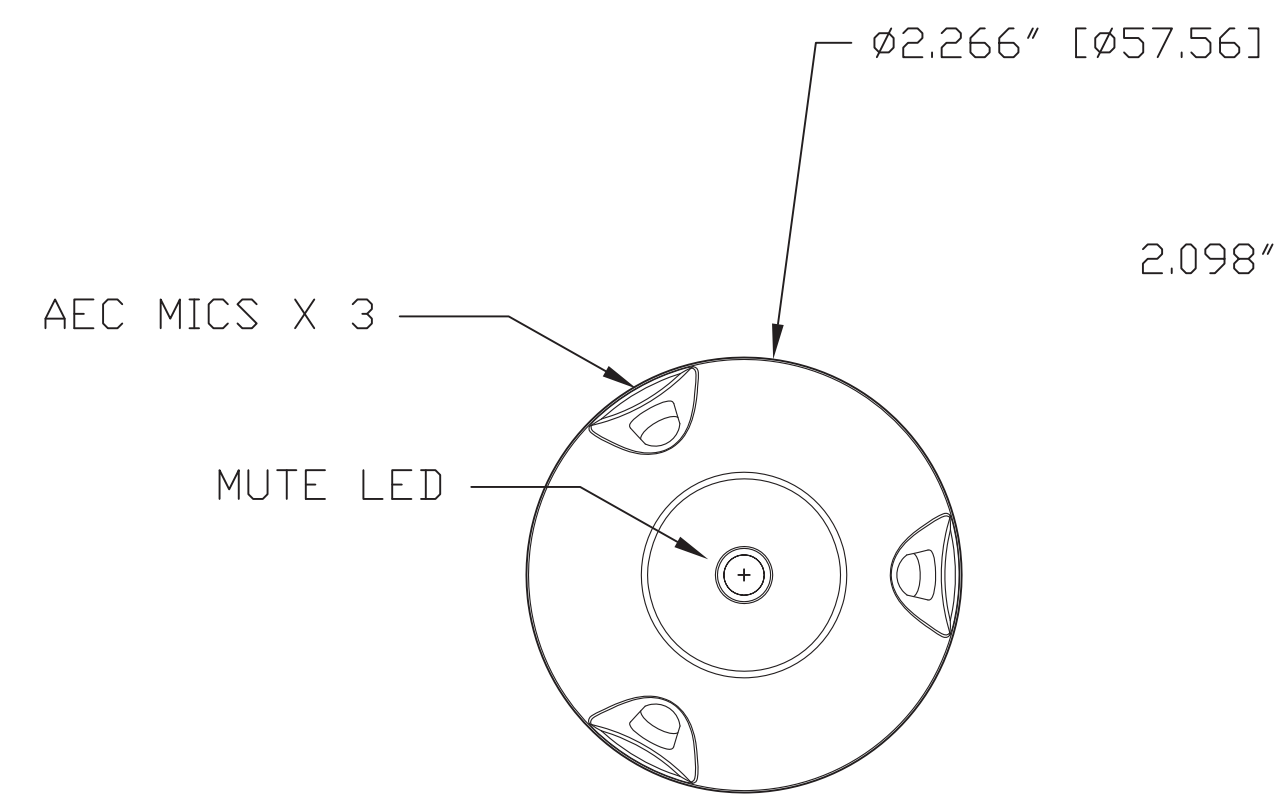

CEILING MicPOD
VIEW FROM BELOW