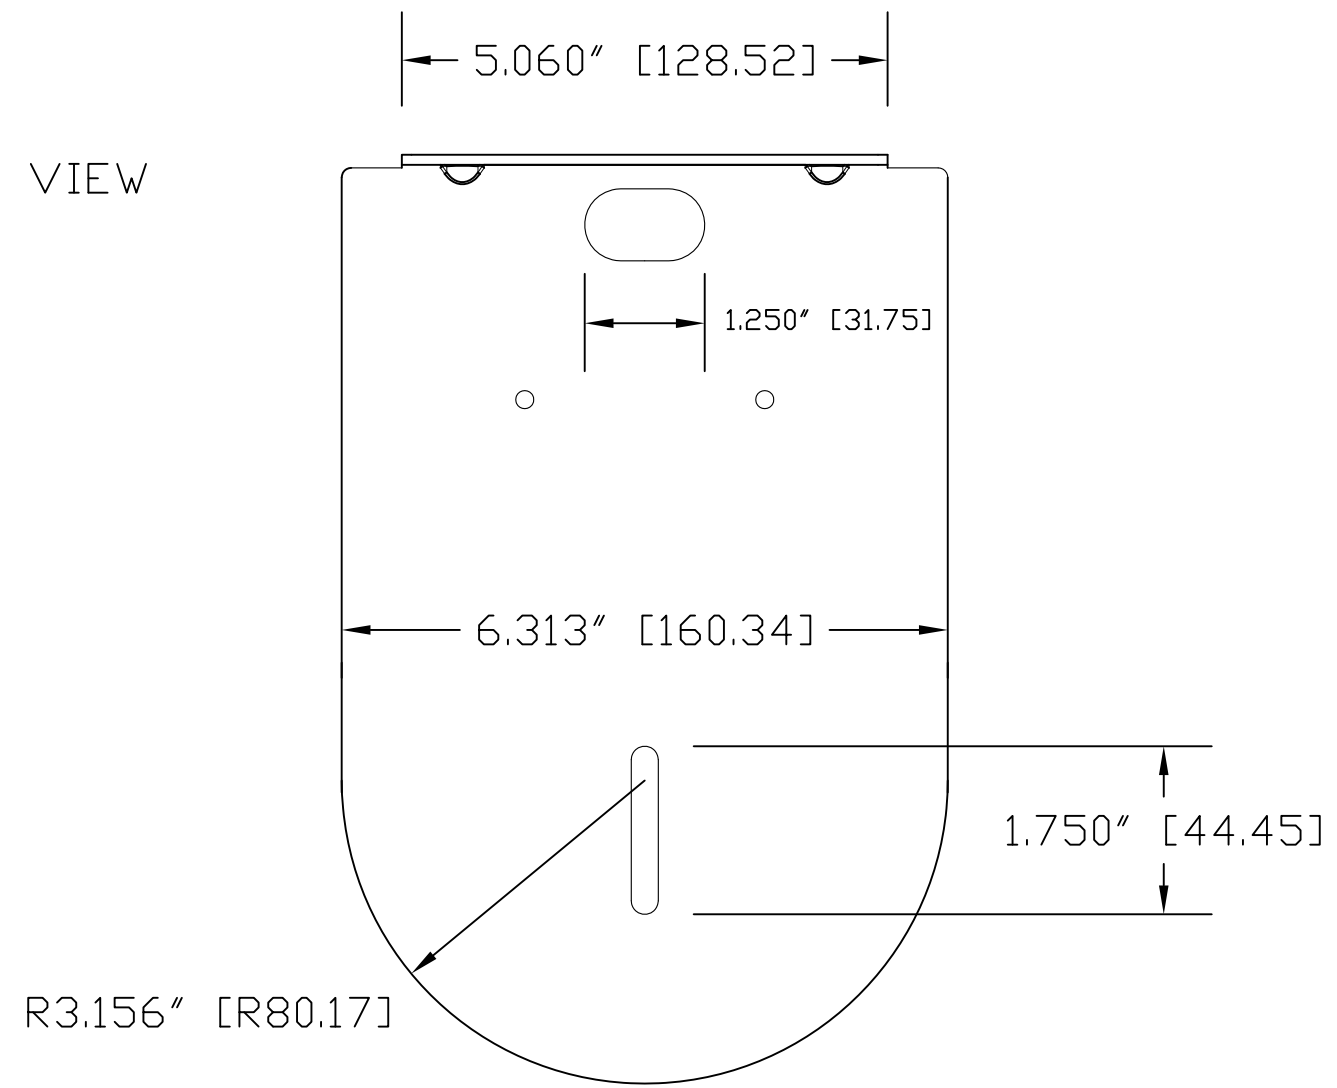

TOP VIEW

TOP VIEW
(No Scale)

FRONT VIEW

SIDE VIEW

GENERAL NOTES:
DIMENSIONS ARE IN INCHES [mm] UNLESS OTHERWISE NOTED.
DO NOT DISTRIBUTE WITHOUT EXPRESS WRITTEN PERMISSION
OF VADDIO. DUE TO OUR CONTINUING EFFORTS TO ENHANCE
OUR PRODUCTS, WE RESERVE THE RIGHT TO CHANGE
SPECIFICATIONS WITHOUT PRIOR NOTICE OR OBLIGATION.

Thin Profile Mount Sony SRG 120 & 300 and Panasonic AW-HE40

Mount PN: 535-2000-243

| | | | |
|--------------|---------|-----------------|--|
| DRAWN RAR | CHECKED | APPROVED RAR | DATE 02/15/16 Star Date: 69589.8 |
|--------------|---------|-----------------|--|

| | | | |
|---|----------------|-------------------------|--------------|
| MATERIALS CRS 12-GAUGE PowderCoat C241-BK303 | SCALE 1:2 | DRAWING No. 2000-243 | REV Rev A |
| COMMENTS PARTIALLY MADE WITH 'LASERS' | SIZE ANSI C | | |