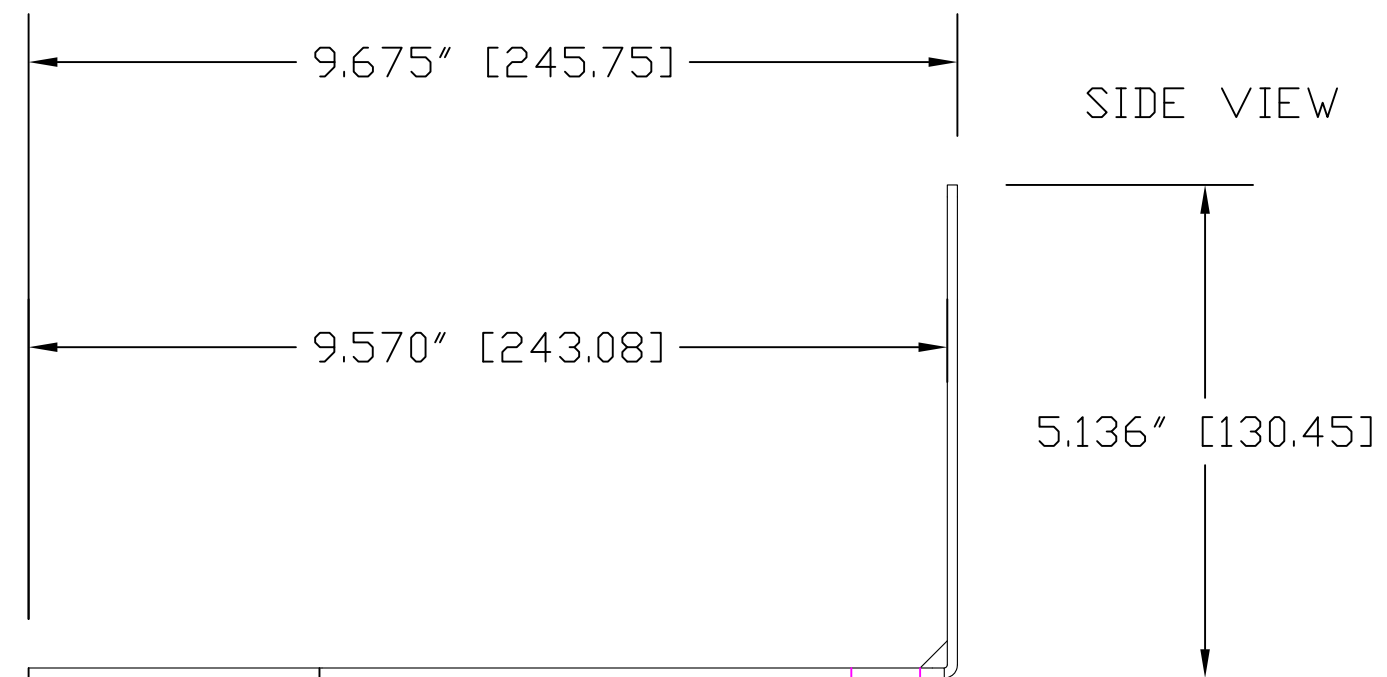

TOP VIEW

TOP VIEW
(No Scale)

FRONT VIEW

SIDE VIEW

GENERAL NOTES:
DIMENSIONS ARE IN INCHES [mm] UNLESS OTHERWISE NOTED.
DO NOT DISTRIBUTE WITHOUT EXPRESS WRITTEN PERMISSION
OF VADDIO. DUE TO OUR CONTINUING EFFORTS TO ENHANCE
OUR PRODUCTS, WE RESERVE THE RIGHT TO CHANGE
SPECIFICATIONS WITHOUT PRIOR NOTICE OR OBLIGATION.

Thin Profile Mount Sony SRG 120 & 300 and Panasonic AW-HE40

Mount PN: 535-2000-243

| | | | |
|--------------|---------|-----------------|--|
| DRAWN RAR | CHECKED | APPROVED RAR | DATE 02/15/16 Star Date: 69589.8 |
|--------------|---------|-----------------|--|

| | | | |
|---|----------------|-------------------------|--------------|
| MATERIALS CRS 12-GAUGE PowderCoat C241-BK303 | SCALE 1:2 | DRAWING No. 2000-243 | REV Rev A |
| COMMENTS PARTIALLY MADE WITH 'LASERS' | SIZE ANSI C | | |