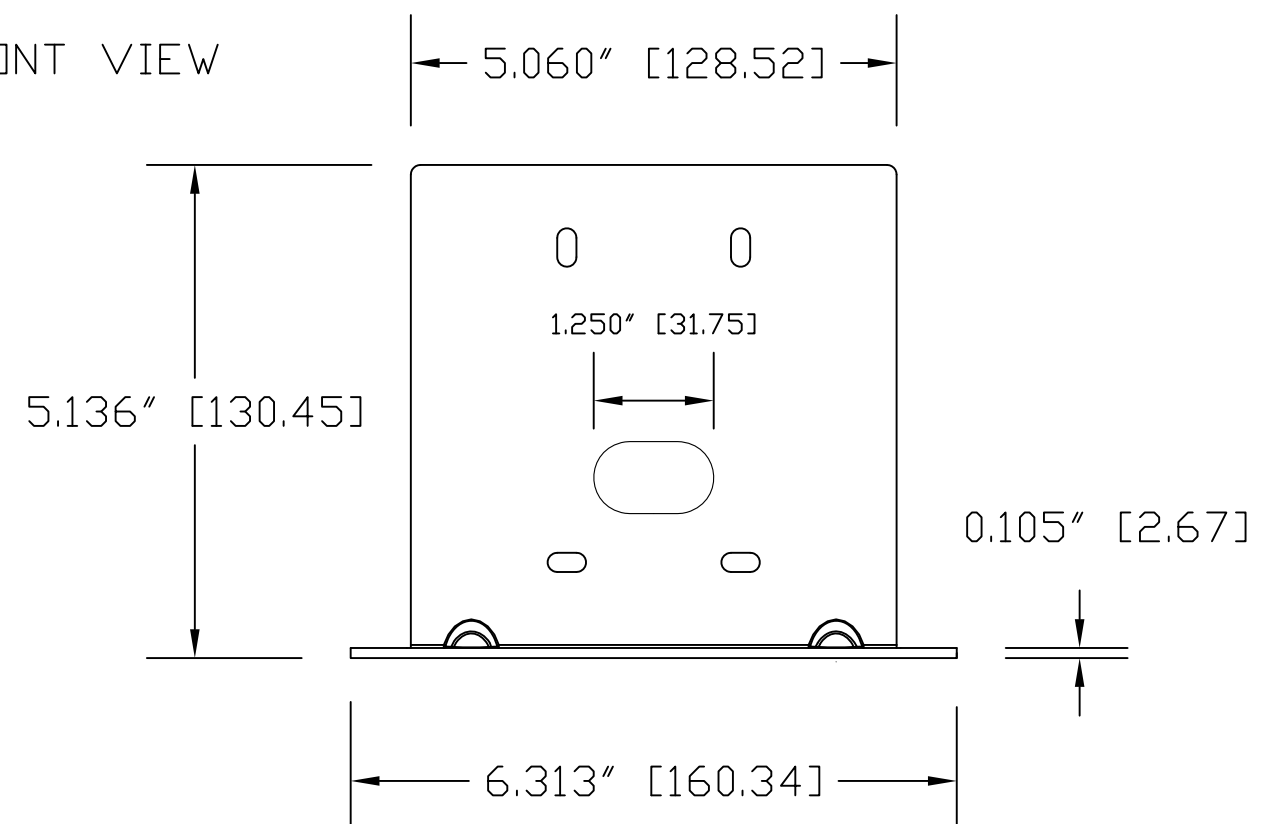

TOP VIEW

TOP VIEW
(No Scale)

FRONT VIEW

SIDE VIEW

GENERAL NOTES:
DIMENSIONS ARE IN INCHES [mm] UNLESS OTHERWISE NOTED.
DO NOT DISTRIBUTE WITHOUT EXPRESS WRITTEN PERMISSION
OF VADDIO. DUE TO OUR CONTINUING EFFORTS TO ENHANCE
OUR PRODUCTS, WE RESERVE THE RIGHT TO CHANGE
SPECIFICATIONS WITHOUT PRIOR NOTICE OR OBLIGATION.

Thin Profile Mount Sony SRG 120 & 300 and Panasonic AW-HE40

Mount PN: 535-2000-243

| | | | |
|--------------|---------|-----------------|--|
| DRAWN RAR | CHECKED | APPROVED RAR | DATE 02/15/16 Star Date: 69589.8 |
|--------------|---------|-----------------|--|

| | | | |
|---|----------------|-------------------------|--------------|
| MATERIALS CRS 12-GAUGE PowderCoat C241-BK303 | SCALE 1:2 | DRAWING No. 2000-243 | REV Rev A |
| COMMENTS PARTIALLY MADE WITH 'LASERS' | SIZE ANSI C | | |