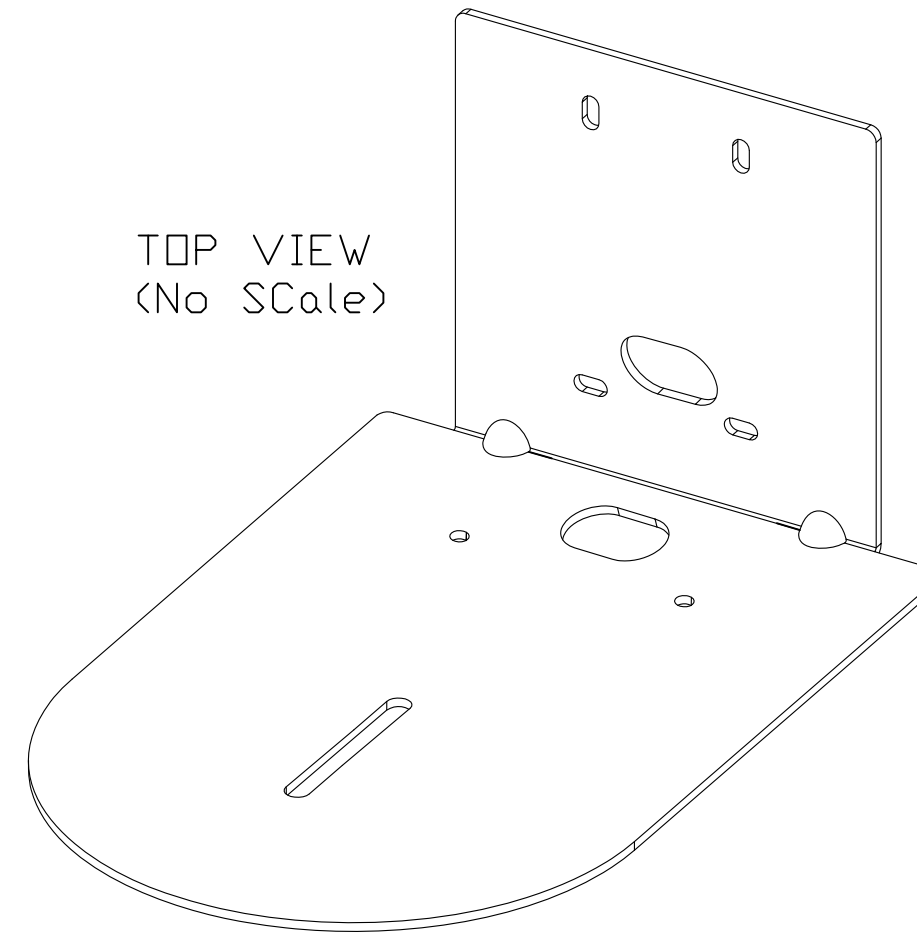

TOP VIEW

TOP VIEW
(No Scale)

FRONT VIEW

SIDE VIEW

GENERAL NOTES:
DIMENSIONS ARE IN INCHES [mm] UNLESS OTHERWISE NOTED.
DO NOT DISTRIBUTE WITHOUT EXPRESS WRITTEN PERMISSION
OF VADDIO. DUE TO OUR CONTINUING EFFORTS TO ENHANCE
OUR PRODUCTS, WE RESERVE THE RIGHT TO CHANGE
SPECIFICATIONS WITHOUT PRIOR NOTICE OR OBLIGATION.

Thin Profile Mount Sony SRG 120 & 300 and Panasonic AW-HE40

Mount PN: 535-2000-243

| | | | |
|--------------|---------|-----------------|--|
| DRAWN RAR | CHECKED | APPROVED RAR | DATE 02/15/16 Star Date: 69589.8 |
|--------------|---------|-----------------|--|