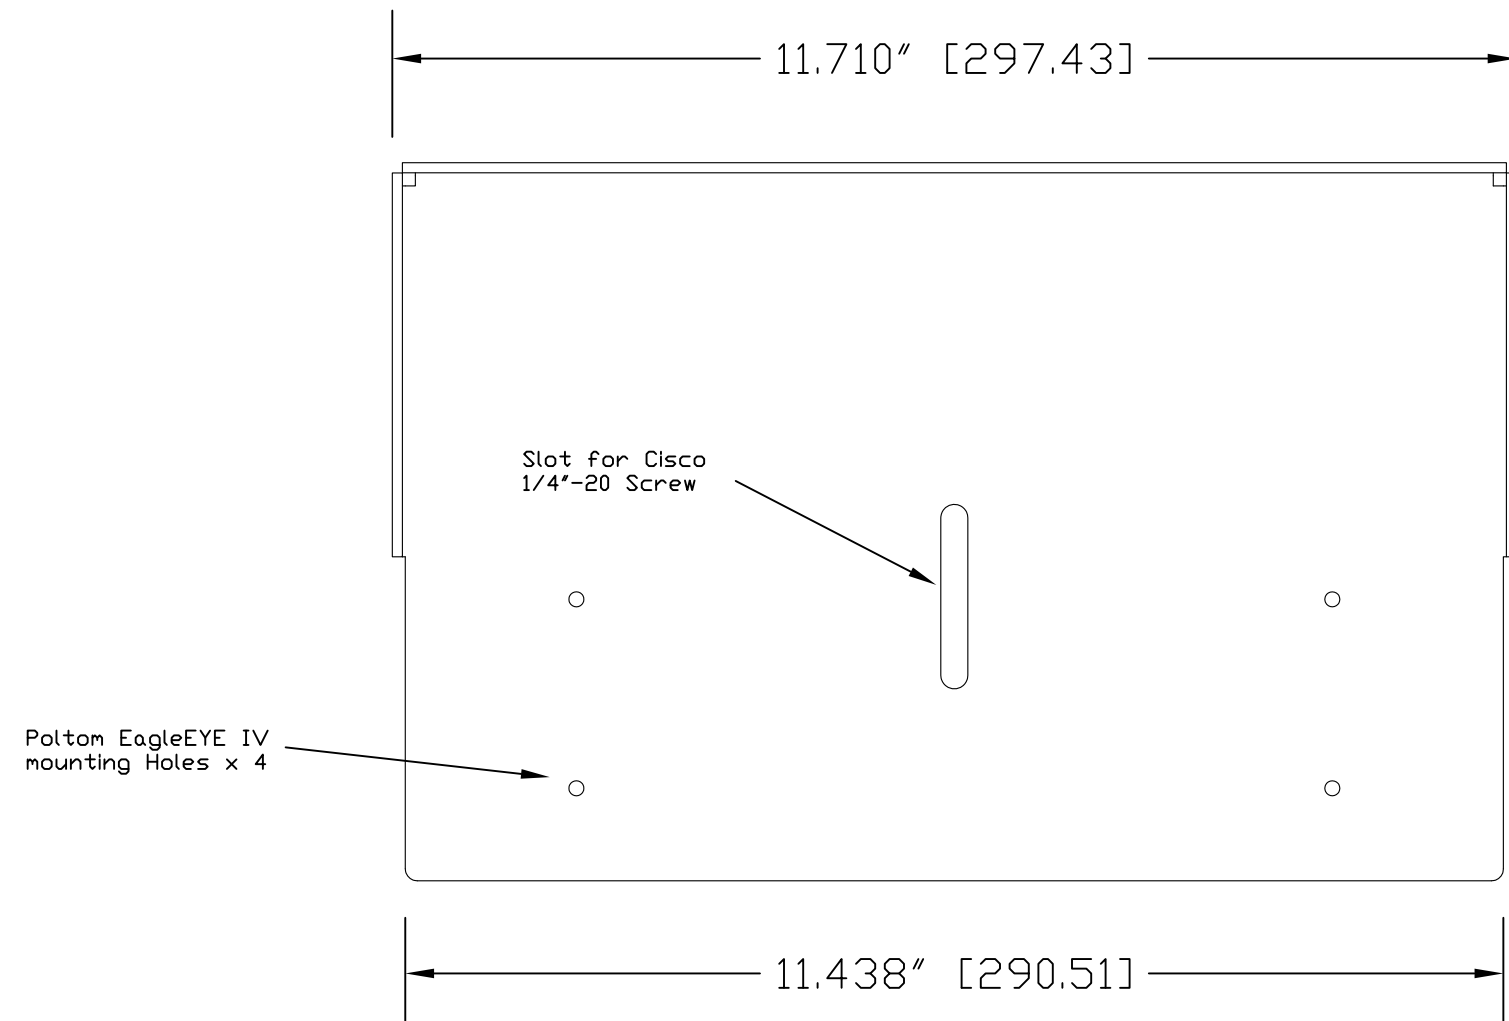

TOP VIEW

ISO VIEW
(no Scale)

FRONT VIEW

REAR VIEW

GENERAL NOTES:
DIMENSIONS ARE IN INCHES (mm) UNLESS OTHERWISE NOTED.
DO NOT DISTRIBUTE WITHOUT EXPRESS WRITTEN PERMISSION
OF VADDIO. DUE TO OUR CONTINUING EFFORTS TO ENHANCE
OUR PRODUCTS, WE RESERVE THE RIGHT TO CHANGE
SPECIFICATIONS WITHOUT PRIOR NOTICE OR OBLIGATION.

OneLINK Mount for Cisco Precision 60 and EagleEye IV

PART NUMBER: 342-1032
Simultaneous HD-SDI, IP (H.264) Streaming and HDMI Outputs

DRAWN RAR/WLF	CHECKED	APPROVED RAR	DATE 03/08/16 SD: 69647.9
------------------	---------	-----------------	---------------------------------

THIS DRAWING, INCLUDING ALL SUBJECT MATTERS INDICATED THEREON OR DERIVED THEREFROM, HERETOFORE, COMPRISES PROPRIETARY INFORMATION AND IS THE EXPRESS PROPERTY OF VADDIO. All Rights Reserved - Copyright 2015

MATERIALS Various - Like .105 CRS and Powdercoat	SCALE 1:2	DRAWING No. 342-10320	REV Rev A
COMMENTS None at this time, maybe later	SIZE C		