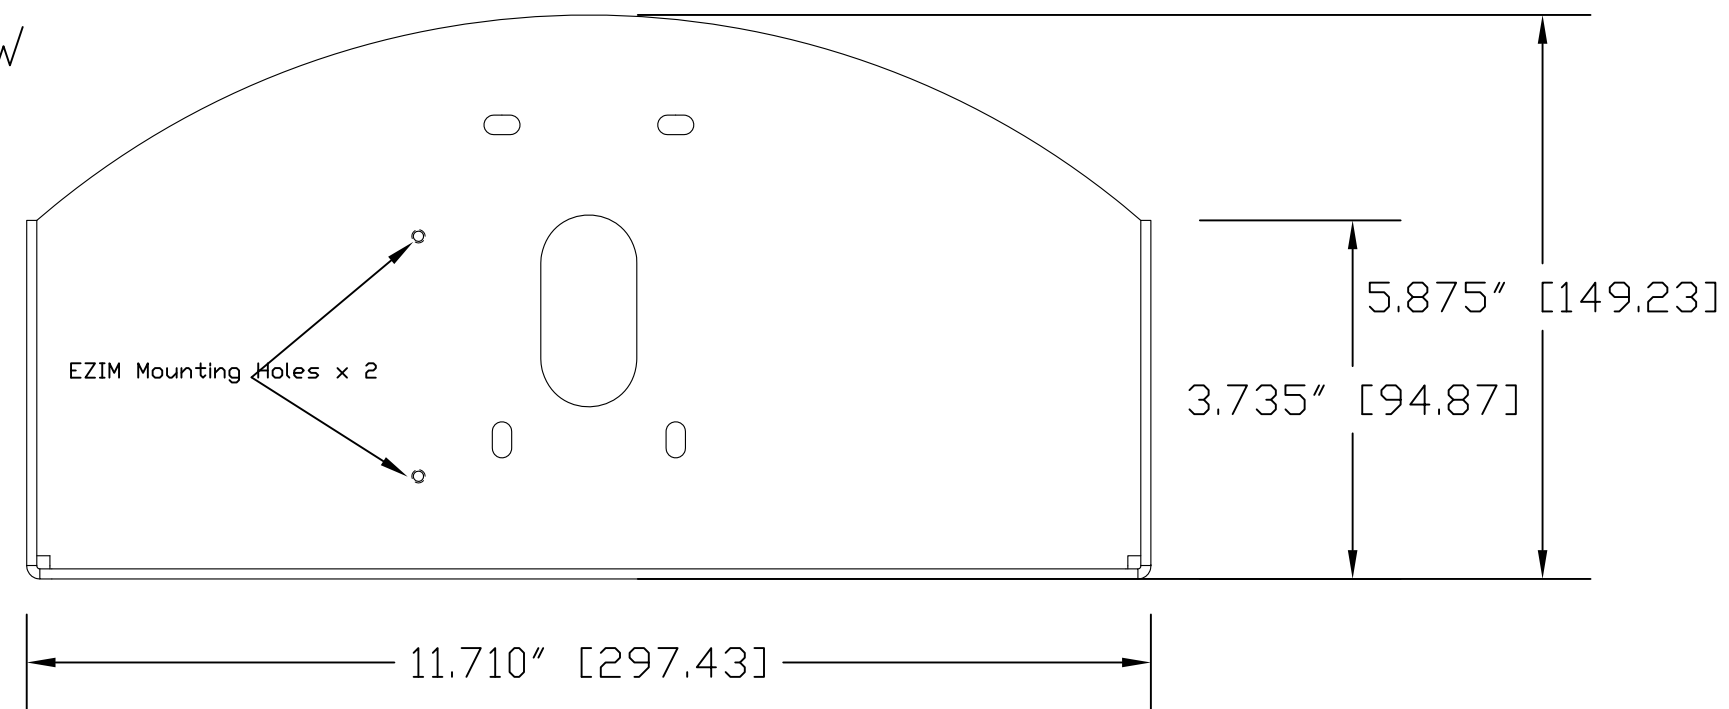

TOP VIEW

ISO VIEW
(no Scale)

FRONT VIEW

REAR VIEW

GENERAL NOTES:
DIMENSIONS ARE IN INCHES (mm) UNLESS OTHERWISE NOTED.
DO NOT DISTRIBUTE WITHOUT EXPRESS WRITTEN PERMISSION
OF VADDIO. DUE TO OUR CONTINUING EFFORTS TO ENHANCE
OUR PRODUCTS, WE RESERVE THE RIGHT TO CHANGE
SPECIFICATIONS WITHOUT PRIOR NOTICE OR OBLIGATION.

MATERIALS Various - Like .105 CRS and Powdercoat	SCALE 1:2	DRAWING No. 342-10320	REV Rev A
COMMENTS None at this time, maybe later	SIZE C		