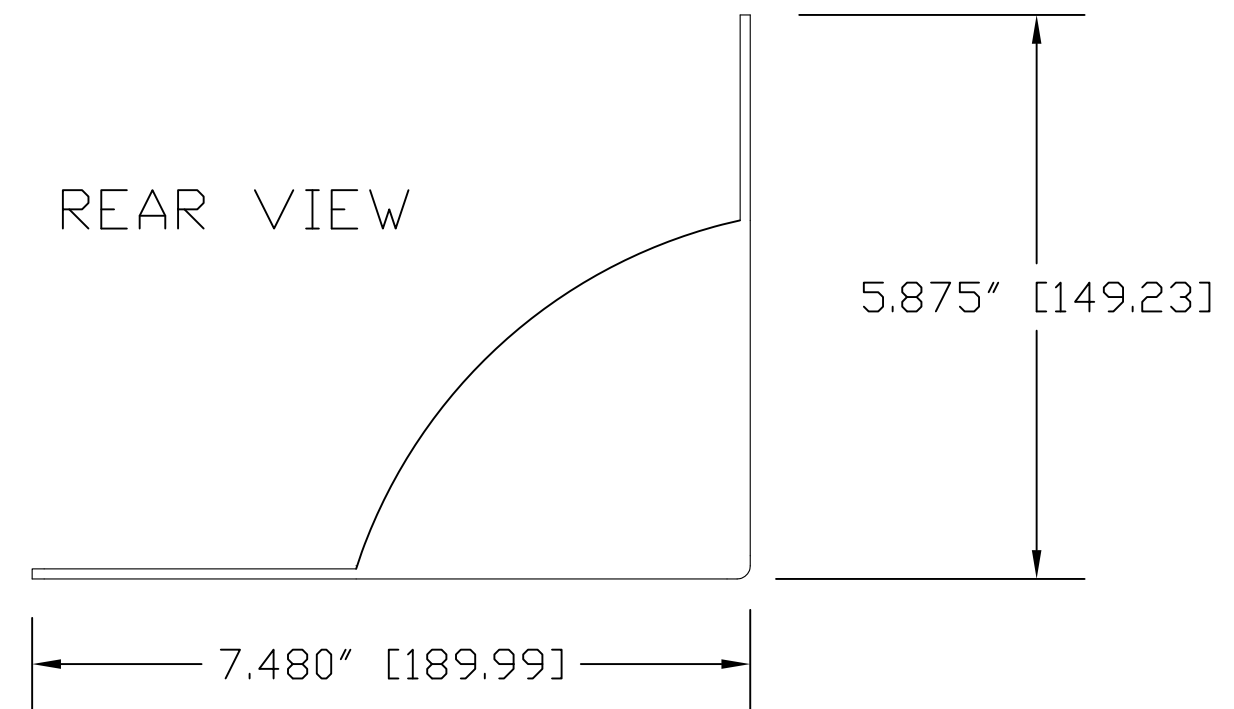

TOP VIEW

ISO VIEW
(no Scale)

FRONT VIEW

REAR VIEW

GENERAL NOTES:
DIMENSIONS ARE IN INCHES (mm) UNLESS OTHERWISE NOTED.
DO NOT DISTRIBUTE WITHOUT EXPRESS WRITTEN PERMISSION
OF VADDIO. DUE TO OUR CONTINUING EFFORTS TO ENHANCE
OUR PRODUCTS, WE RESERVE THE RIGHT TO CHANGE
SPECIFICATIONS WITHOUT PRIOR NOTICE OR OBLIGATION.

MATERIALS Various - Like .105 CRS and Powdercoat	SCALE 1:2	DRAWING No. 342-10320	REV Rev A
COMMENTS None at this time, maybe later	SIZE C		