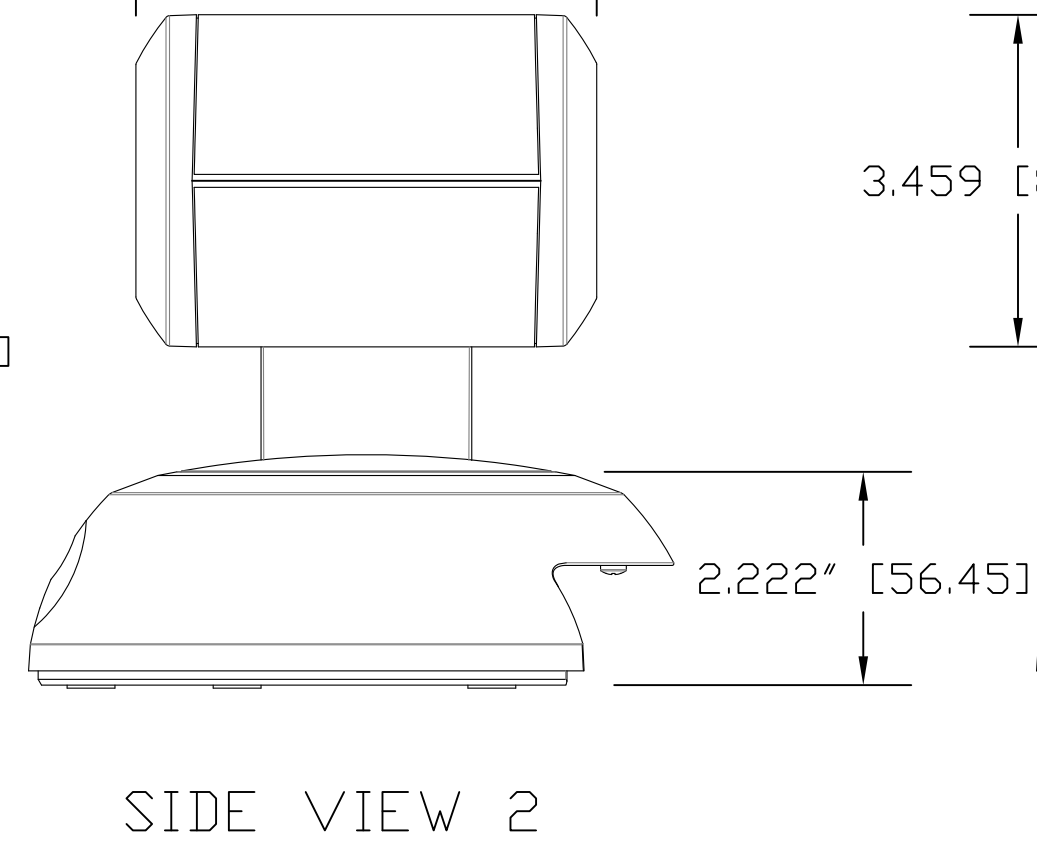

TOP VIEW

SIDE VIEW 1

FRONT VIEW

4.800" [121.92]

REAR VIEW

BOTTOM VIEW

vaddio

GENERAL NOTES:
DIMENSIONS ARE IN INCHES [mm] UNLESS OTHERWISE NOTED.
DO NOT DISTRIBUTE WITHOUT EXPRESS WRITTEN PERMISSION
OF VADDIO. DUE TO OUR CONTINUING EFFORTS TO ENHANCE
OUR PRODUCTS, WE RESERVE THE RIGHT TO CHANGE
SPECIFICATIONS WITHOUT PRIOR NOTICE OR OBLIGATION.

RoboSHOT 12 HDBT, HDBaseT PTZ Camera (12X Optical Zoom)

Part Number: 998-9960-000

DRAWN RAR/WLF	CHECKED	APPROVED RAR	DATE 01/17/2017 SD: 70512.7
------------------	---------	-----------------	-----------------------------------