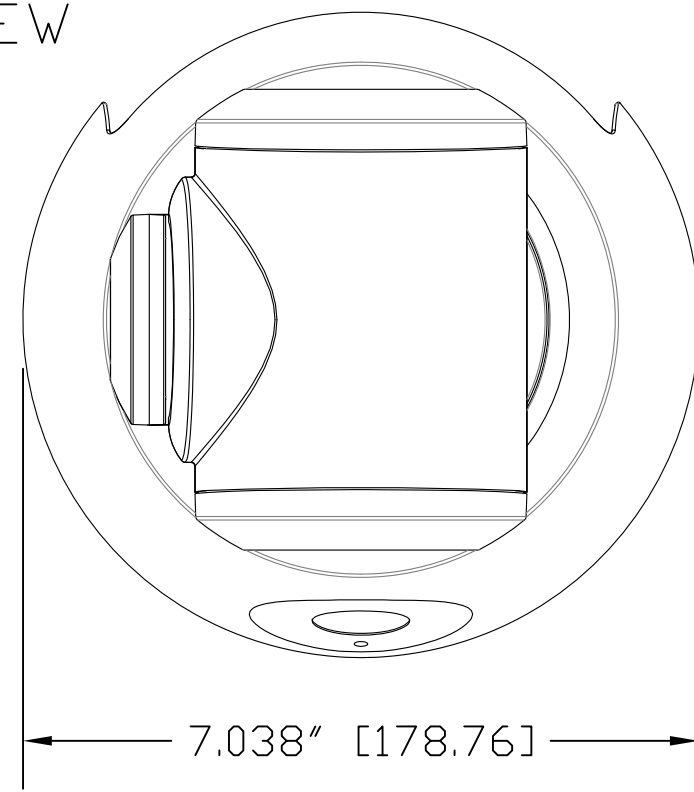

TOP VIEW

SIDE VIEW 1

FRONT VIEW

4.800" [121.92]

REAR VIEW

BOTTOM VIEW

vaddio

GENERAL NOTES:
DIMENSIONS ARE IN INCHES [mm] UNLESS OTHERWISE NOTED.
DO NOT DISTRIBUTE WITHOUT EXPRESS WRITTEN PERMISSION
OF VADDIO. DUE TO OUR CONTINUING EFFORTS TO ENHANCE
OUR PRODUCTS, WE RESERVE THE RIGHT TO CHANGE
SPECIFICATIONS WITHOUT PRIOR NOTICE OR OBLIGATION.

RoboSHOT 12 HDBT, HDBaseT PTZ Camera (12X Optical Zoom)

Part Number: 998-9960-000

DRAWN RAR/WLF	CHECKED	APPROVED RAR	DATE 01/17/2017 SD: 70512.7
------------------	---------	-----------------	-----------------------------------

MATERIALS Various	SCALE 1:2	DRAWING No. 9960-000	REV Rev A
COMMENTS Neutrino Polarizing Equalizer (NPE) - NOT INCLUDED	SIZE C		