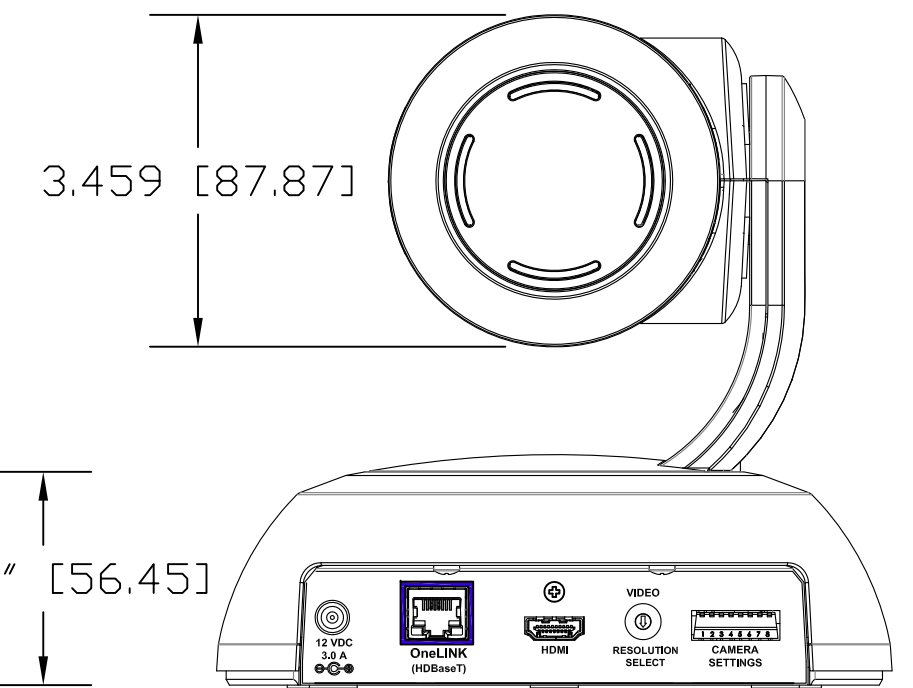

TOP VIEW

SIDE VIEW 1

FRONT VIEW

4.800" [121.92]

REAR VIEW

BOTTOM VIEW

vaddio

GENERAL NOTES:
DIMENSIONS ARE IN INCHES [mm] UNLESS OTHERWISE NOTED.
DO NOT DISTRIBUTE WITHOUT EXPRESS WRITTEN PERMISSION
OF VADDIO. DUE TO OUR CONTINUING EFFORTS TO ENHANCE
OUR PRODUCTS, WE RESERVE THE RIGHT TO CHANGE
SPECIFICATIONS WITHOUT PRIOR NOTICE OR OBLIGATION.

RoboSHOT 12 HDBT, HDBaseT PTZ Camera (12X Optical Zoom)

Part Number: 998-9960-000

DRAWN RAR/WLF	CHECKED	APPROVED RAR	DATE 01/17/2017 SD: 70512.7
------------------	---------	-----------------	-----------------------------------

MATERIALS Various	SCALE 1:2	DRAWING No. 9960-000	REV Rev A
COMMENTS Neutrino Polarizing Equalizer (NPE) - NOT INCLUDED	SIZE C		