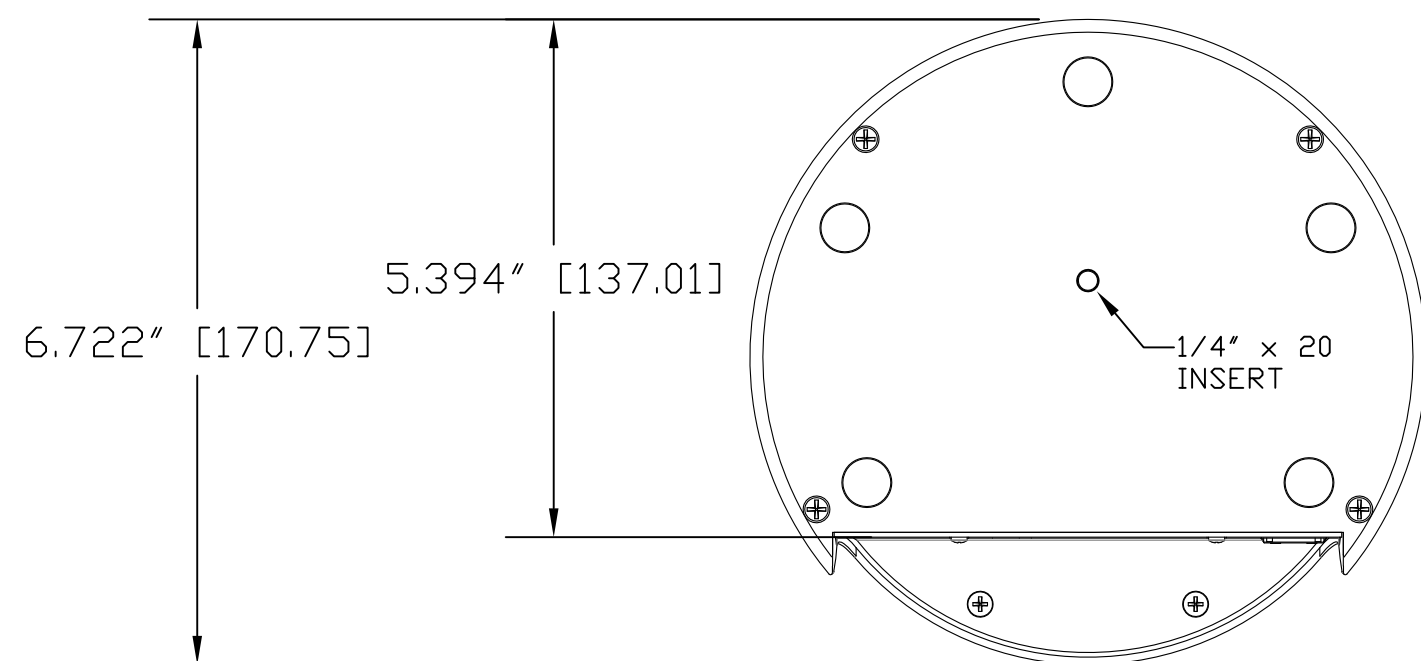

TOP VIEW

SIDE VIEW 1

FRONT VIEW

4.800" [121.92]

REAR VIEW

BOTTOM VIEW

vaddio

GENERAL NOTES:
DIMENSIONS ARE IN INCHES [mm] UNLESS OTHERWISE NOTED.
DO NOT DISTRIBUTE WITHOUT EXPRESS WRITTEN PERMISSION
OF VADDIO. DUE TO OUR CONTINUING EFFORTS TO ENHANCE
OUR PRODUCTS, WE RESERVE THE RIGHT TO CHANGE
SPECIFICATIONS WITHOUT PRIOR NOTICE OR OBLIGATION.

RoboSHOT 12 HDBT, HDBaseT PTZ Camera (12X Optical Zoom)

Part Number: 998-9960-000

DRAWN RAR/WLF	CHECKED	APPROVED RAR	DATE 01/17/2017 SD: 70512.7
------------------	---------	-----------------	-----------------------------------

MATERIALS Various	SCALE 1:2	DRAWING No. 9960-000	REV Rev A
COMMENTS Neutrino Polarizing Equalizer (NPE) - NOT INCLUDED	SIZE C		