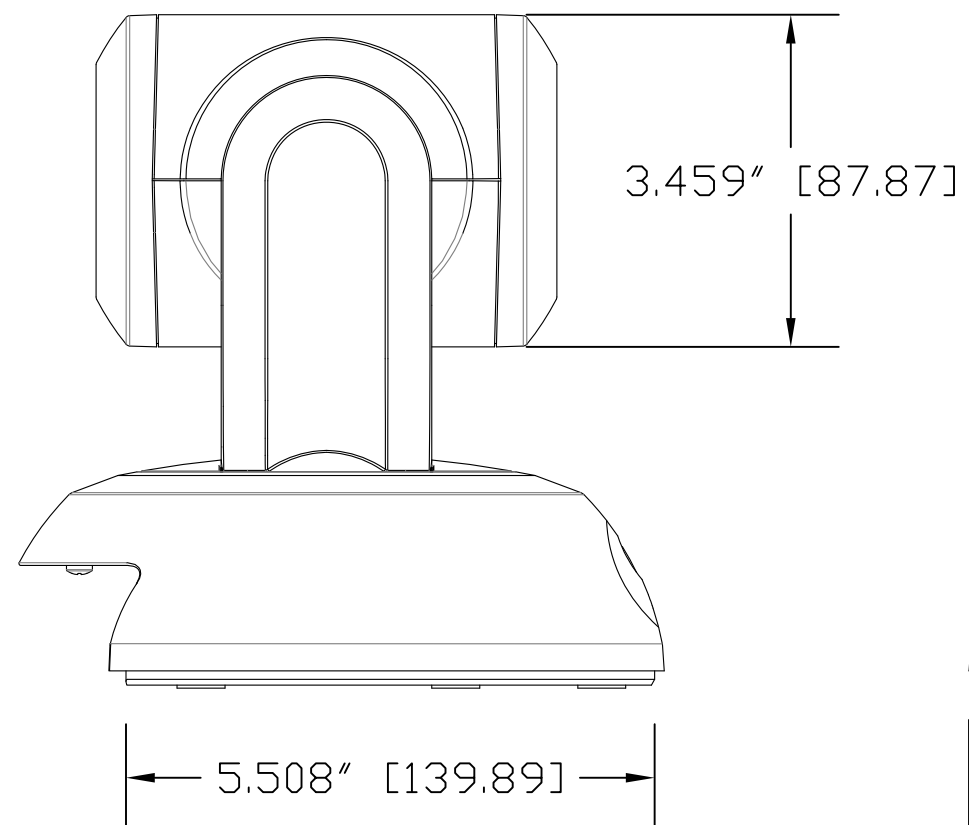

TOP VIEW

SIDE VIEW 1

FRONT VIEW

4.800" [121.92]

REAR VIEW

BOTTOM VIEW

vaddio

GENERAL NOTES:
DIMENSIONS ARE IN INCHES [mm] UNLESS OTHERWISE NOTED.
DO NOT DISTRIBUTE WITHOUT EXPRESS WRITTEN PERMISSION
OF VADDIO. DUE TO OUR CONTINUING EFFORTS TO ENHANCE
OUR PRODUCTS, WE RESERVE THE RIGHT TO CHANGE
SPECIFICATIONS WITHOUT PRIOR NOTICE OR OBLIGATION.

RoboSHOT 12 HDBT, HDBaseT PTZ Camera (12X Optical Zoom)

Part Number: 998-9960-000

DRAWN RAR/WLF	CHECKED	APPROVED RAR	DATE 01/17/2017 SD: 70512.7
------------------	---------	-----------------	-----------------------------------

MATERIALS Various	SCALE 1:2	DRAWING No. 9960-000	REV Rev A
COMMENTS Neutrino Polarizing Equalizer (NPE) - NOT INCLUDED	SIZE C		