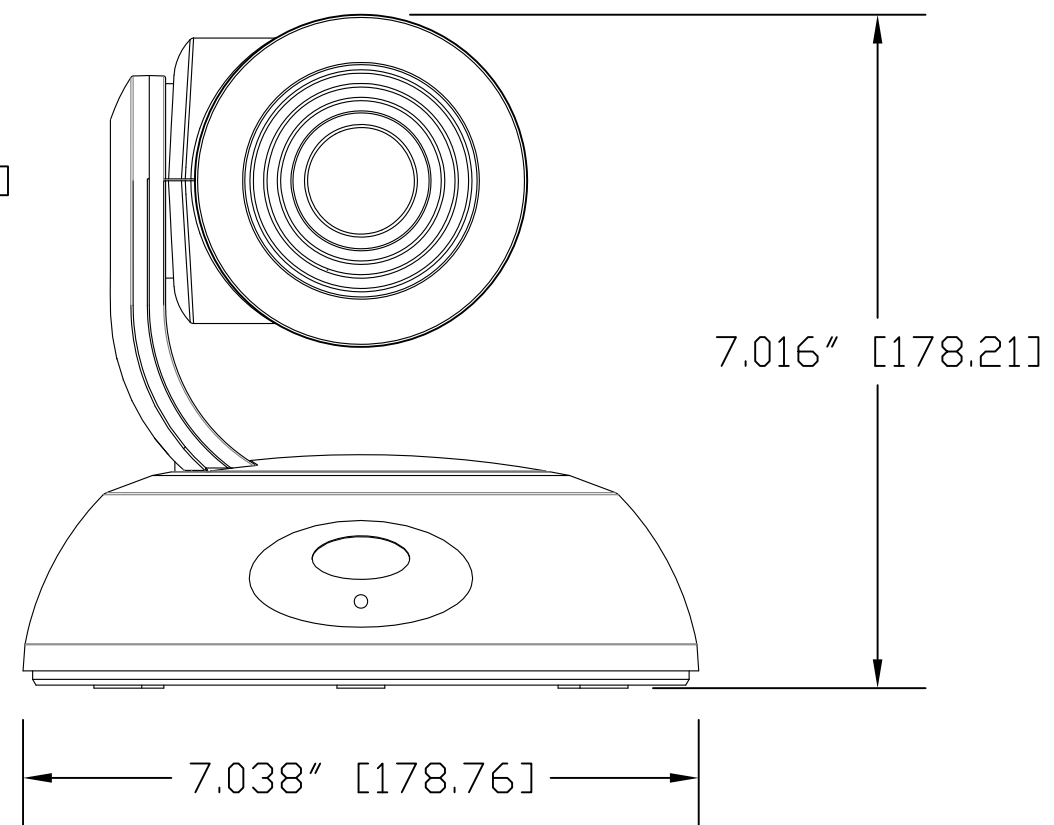

TOP VIEW

SIDE VIEW 1

FRONT VIEW

4.800" [121.92]

REAR VIEW

BOTTOM VIEW

vaddio

GENERAL NOTES:
DIMENSIONS ARE IN INCHES [mm] UNLESS OTHERWISE NOTED.
DO NOT DISTRIBUTE WITHOUT EXPRESS WRITTEN PERMISSION
OF VADDIO. DUE TO OUR CONTINUING EFFORTS TO ENHANCE
OUR PRODUCTS, WE RESERVE THE RIGHT TO CHANGE
SPECIFICATIONS WITHOUT PRIOR NOTICE OR OBLIGATION.

RoboSHOT 12 HDBT, HDBaseT PTZ Camera (12X Optical Zoom)

Part Number: 998-9960-000

DRAWN RAR/WLF	CHECKED	APPROVED RAR	DATE 01/17/2017 SD: 70512.7
------------------	---------	-----------------	-----------------------------------

MATERIALS Various	SCALE 1:2	DRAWING No. 9960-000	REV Rev A
COMMENTS Neutrino Polarizing Equalizer (NPE) - NOT INCLUDED	SIZE C		