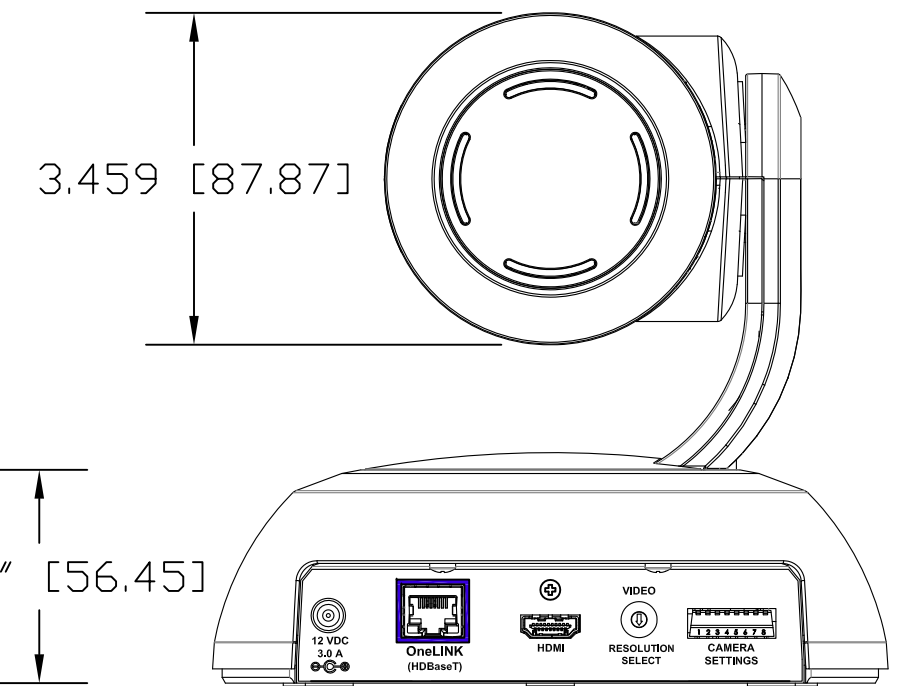

TOP VIEW

SIDE VIEW 1

FRONT VIEW

4.800" [121.92]

REAR VIEW

BOTTOM VIEW

1/4" x 20  
INSERT

vaddio

GENERAL NOTES:  
DIMENSIONS ARE IN INCHES (mm) UNLESS OTHERWISE NOTED.  
DO NOT DISTRIBUTE WITHOUT EXPRESS WRITTEN PERMISSION  
OF VADDIO. DUE TO OUR CONTINUING EFFORTS TO ENHANCE  
OUR PRODUCTS, WE RESERVE THE RIGHT TO CHANGE  
SPECIFICATIONS WITHOUT PRIOR NOTICE OR OBLIGATION.

RoboSHOT 30 HDBT, HDBaseT PTZ Camera (30X Optical Zoom)

Part Numbers: 998-9963-000 (black camera version)  
998-9963-000W (white camera version)

DRAWN RAR/WLF	CHECKED	APPROVED RAR	DATE 01/17/2017 SD: 70512.7
------------------	---------	-----------------	-----------------------------------