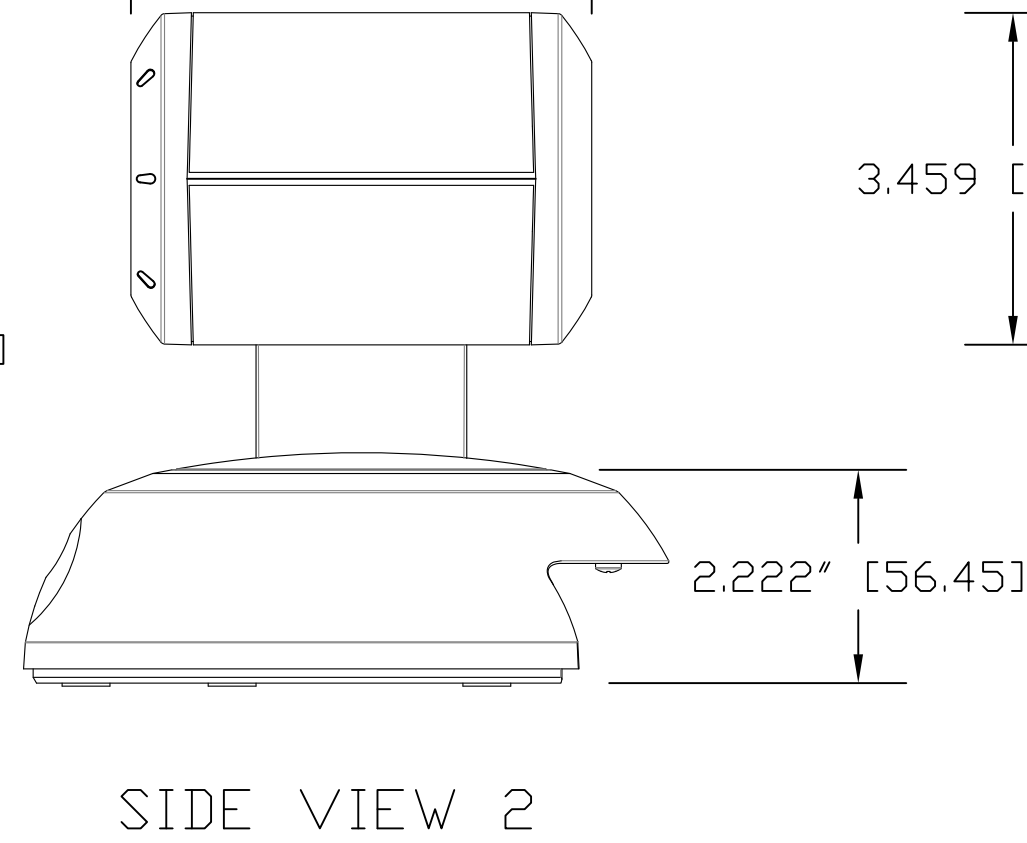

TOP VIEW

SIDE VIEW 1

FRONT VIEW

4.800" [121.92]

REAR VIEW

BOTTOM VIEW

1/4" x 20  
INSERT

vaddio

GENERAL NOTES:  
DIMENSIONS ARE IN INCHES (mm) UNLESS OTHERWISE NOTED.  
DO NOT DISTRIBUTE WITHOUT EXPRESS WRITTEN PERMISSION  
OF VADDIO. DUE TO OUR CONTINUING EFFORTS TO ENHANCE  
OUR PRODUCTS, WE RESERVE THE RIGHT TO CHANGE  
SPECIFICATIONS WITHOUT PRIOR NOTICE OR OBLIGATION.

RoboSHOT 30 HDBT, HDBaseT PTZ Camera (30X Optical Zoom)

Part Numbers: 998-9963-000 (black camera version)  
998-9963-000W (white camera version)

DRAWN RAR/WLF	CHECKED	APPROVED RAR	DATE 01/17/2017 SD: 70512.7
------------------	---------	-----------------	-----------------------------------