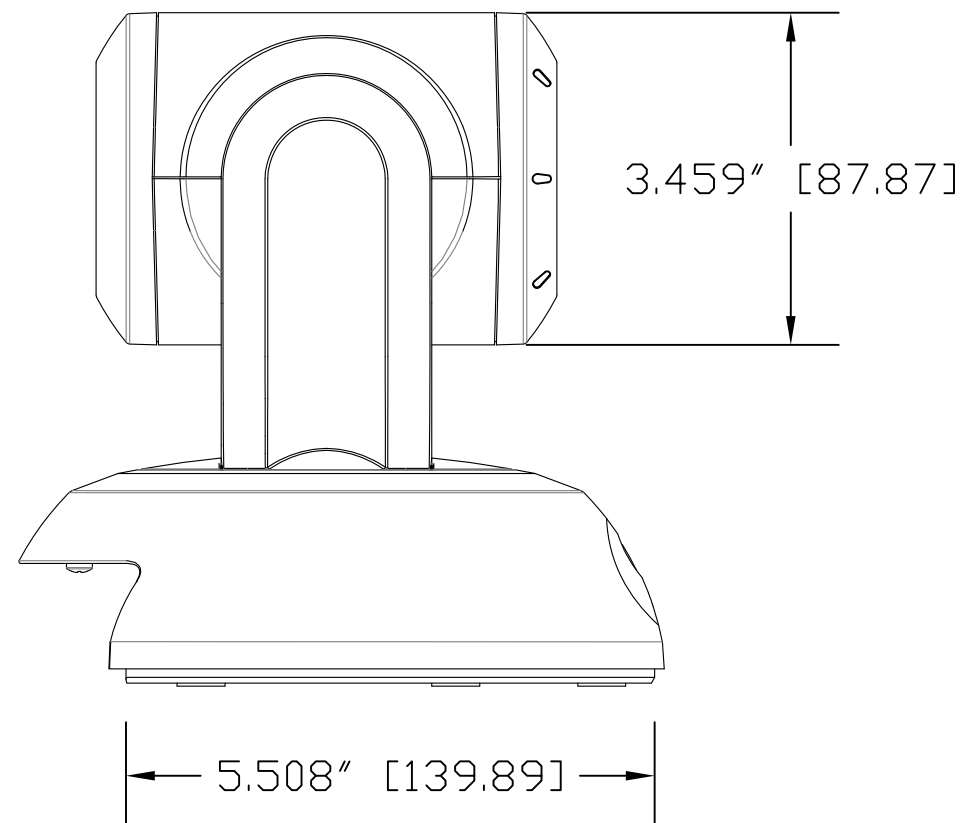

TOP VIEW

SIDE VIEW 1

FRONT VIEW

4.800" [121.92]

REAR VIEW

BOTTOM VIEW

1/4" x 20  
INSERT

vaddio

GENERAL NOTES:  
DIMENSIONS ARE IN INCHES (mm) UNLESS OTHERWISE NOTED.  
DO NOT DISTRIBUTE WITHOUT EXPRESS WRITTEN PERMISSION  
OF VADDIO. DUE TO OUR CONTINUING EFFORTS TO ENHANCE  
OUR PRODUCTS, WE RESERVE THE RIGHT TO CHANGE  
SPECIFICATIONS WITHOUT PRIOR NOTICE OR OBLIGATION.

RoboSHOT 30 HDBT, HDBaseT PTZ Camera (30X Optical Zoom)

Part Numbers: 998-9963-000 (black camera version)  
998-9963-000W (white camera version)

DRAWN RAR/WLF	CHECKED	APPROVED RAR	DATE 01/17/2017 SD: 70512.7
------------------	---------	-----------------	-----------------------------------