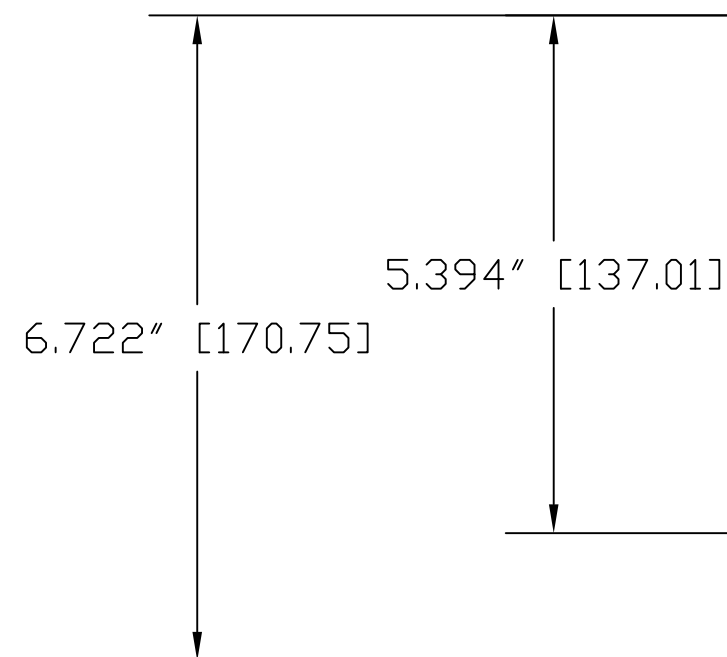

TOP VIEW

SIDE VIEW 1

FRONT VIEW

4.800" [121.92]

REAR VIEW

BOTTOM VIEW

1/4" x 20  
INSERT

vaddio

GENERAL NOTES:  
DIMENSIONS ARE IN INCHES (mm) UNLESS OTHERWISE NOTED.  
DO NOT DISTRIBUTE WITHOUT EXPRESS WRITTEN PERMISSION  
OF VADDIO. DUE TO OUR CONTINUING EFFORTS TO ENHANCE  
OUR PRODUCTS, WE RESERVE THE RIGHT TO CHANGE  
SPECIFICATIONS WITHOUT PRIOR NOTICE OR OBLIGATION.

MATERIALS Various	SCALE 1:2	DRAWING No. 9963-000	REV Rev A
COMMENTS Large Image Field Array (LIFA) - NOT INCLUDED	SIZE C		