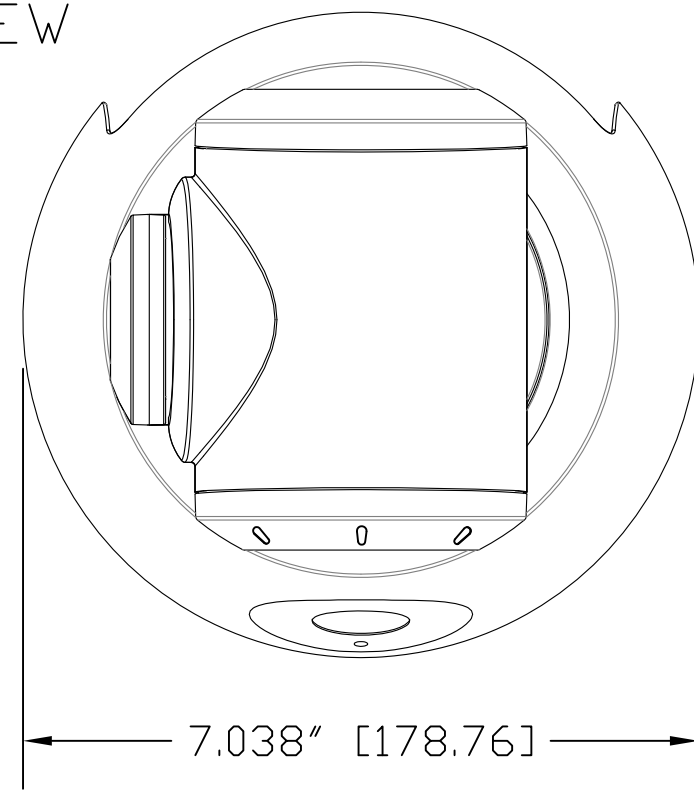

TOP VIEW

SIDE VIEW 1

FRONT VIEW

4.800" [121.92]

REAR VIEW

BOTTOM VIEW

1/4" x 20  
INSERT

vaddio

GENERAL NOTES:  
DIMENSIONS ARE IN INCHES (mm) UNLESS OTHERWISE NOTED.  
DO NOT DISTRIBUTE WITHOUT EXPRESS WRITTEN PERMISSION  
OF VADDIO. DUE TO OUR CONTINUING EFFORTS TO ENHANCE  
OUR PRODUCTS, WE RESERVE THE RIGHT TO CHANGE  
SPECIFICATIONS WITHOUT PRIOR NOTICE OR OBLIGATION.

RoboSHOT 30 HDBT, HDBaseT PTZ Camera (30X Optical Zoom)

Part Numbers: 998-9963-000 (black camera version)  
998-9963-000W (white camera version)

DRAWN RAR/WLF	CHECKED	APPROVED RAR	DATE 01/17/2017 SD: 70512.7
------------------	---------	-----------------	-----------------------------------