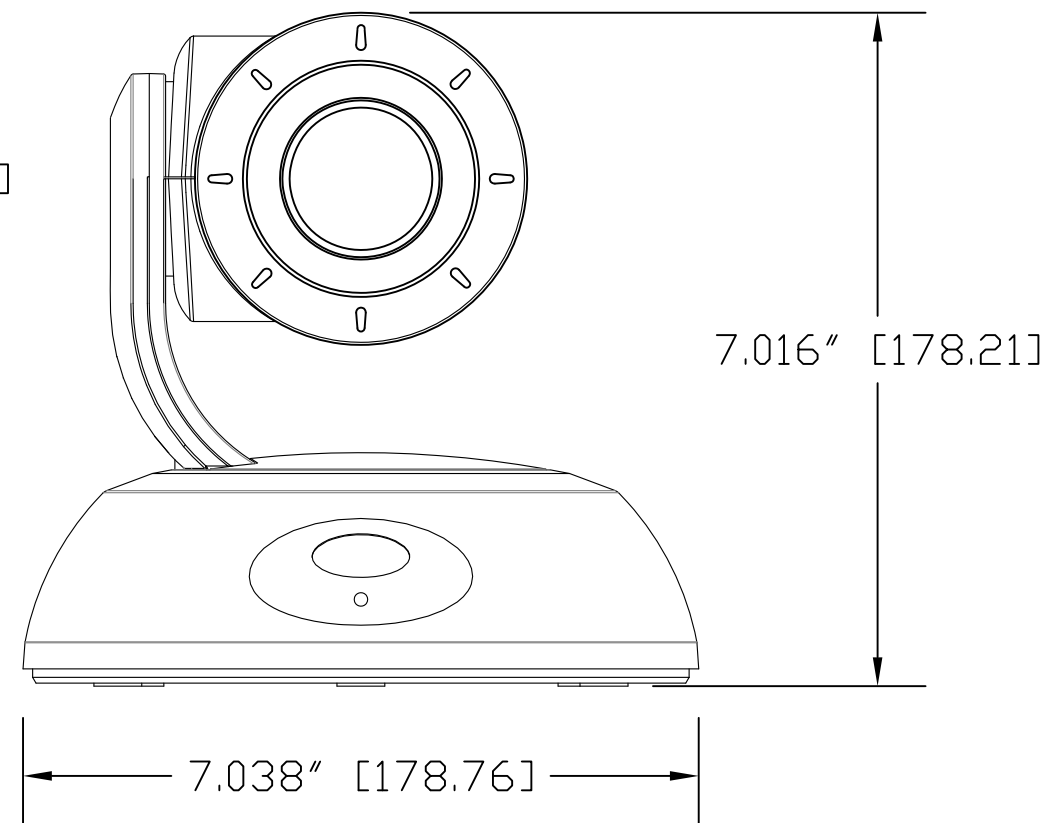

TOP VIEW

SIDE VIEW 1

FRONT VIEW

4.800" [121.92]

REAR VIEW

BOTTOM VIEW

1/4" x 20  
INSERT

vaddio

GENERAL NOTES:  
DIMENSIONS ARE IN INCHES (mm) UNLESS OTHERWISE NOTED.  
DO NOT DISTRIBUTE WITHOUT EXPRESS WRITTEN PERMISSION  
OF VADDIO. DUE TO OUR CONTINUING EFFORTS TO ENHANCE  
OUR PRODUCTS, WE RESERVE THE RIGHT TO CHANGE  
SPECIFICATIONS WITHOUT PRIOR NOTICE OR OBLIGATION.

RoboSHOT 30 HDBT, HDBaseT PTZ Camera (30X Optical Zoom)

Part Numbers: 998-9963-000 (black camera version)  
998-9963-000W (white camera version)

DRAWN RAR/WLF	CHECKED	APPROVED RAR	DATE 01/17/2017 SD: 70512.7
------------------	---------	-----------------	-----------------------------------