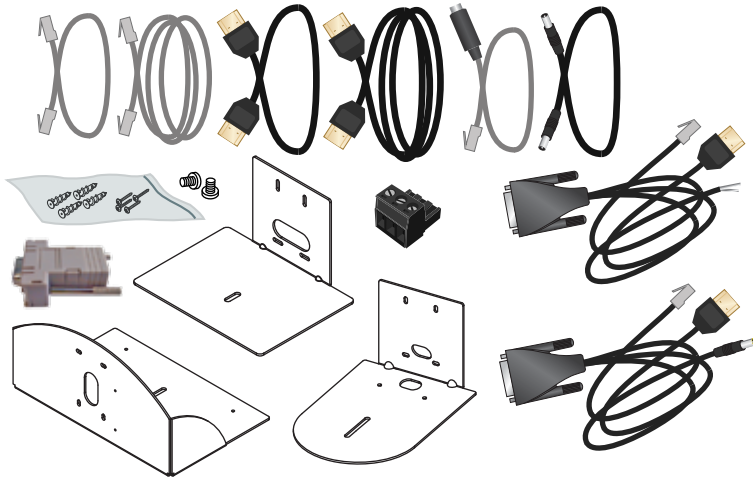

OneLINK Bridge System

AV Interface for HDMI Cameras

999-9620-000/001/009
 999-9630-000/001/009
 999-9660-000/001/009
 999-9690-000/001/009

System for Polycom EagleEye IV Camera
 System for Sony and Panasonic HDMI Cameras
 System for Cisco Precision Series Cameras
 System for RoboSHOT HDMI Cameras

May also include some of these items. See the OneLINK Bridge Installation Guide or Integrator's Complete Guide for complete packing lists.

205 Westwood Ave, Long Branch, NJ 07740
 Phone: 866-94 BOARDS (26273) / (732)-222-1511
 Fax: (732)-222-7088 | E-mail: sales@touchboards.com