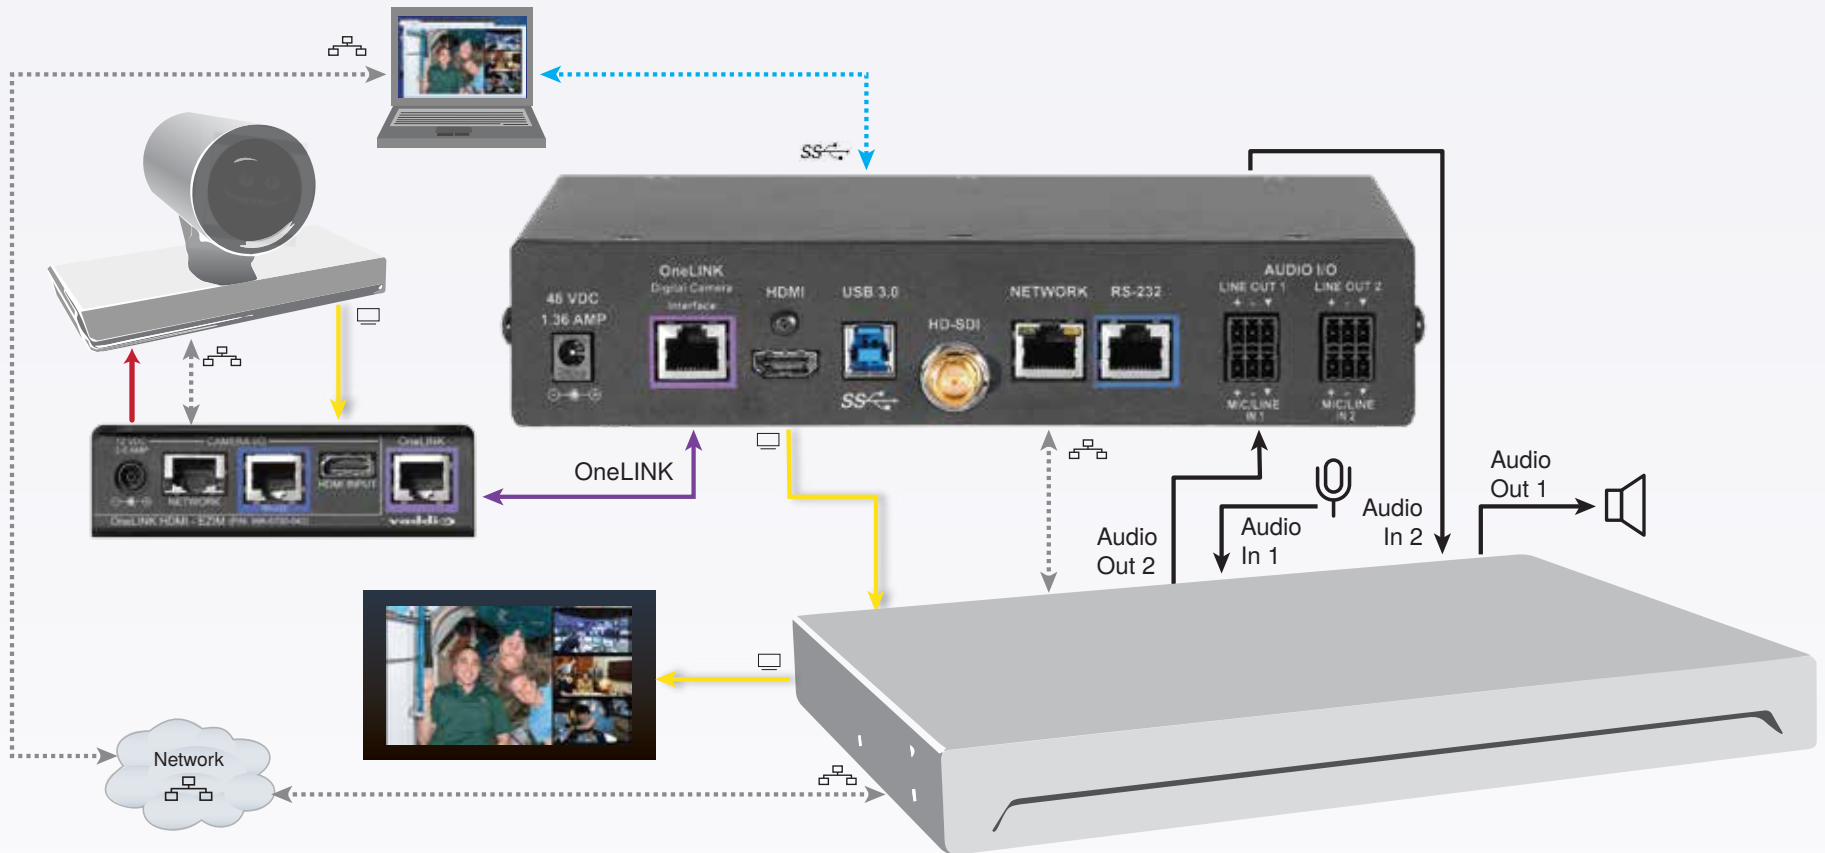

Vaddio is a brand of Milestone AV Technologies - www.vaddio.com - Phone 800.572.2011 / +1.763.971.4400 - Fax +1.763.971.4464 - Email info@vaddio.com

Visit us at support.vaddio.com for firmware updates, specifications, drawings, manuals, technical support information, and more.

Vaddio and OneLINK are trademarks or registered trademarks of Milestone AV Technologies. All other brand names or marks are used for identification purposes and are trademarks of their respective owners.

In British Columbia, Milestone AV Technologies ULC carries on business as MAVT Milestone AV Technologies ULC.

©2017 Milestone AV Technologies.