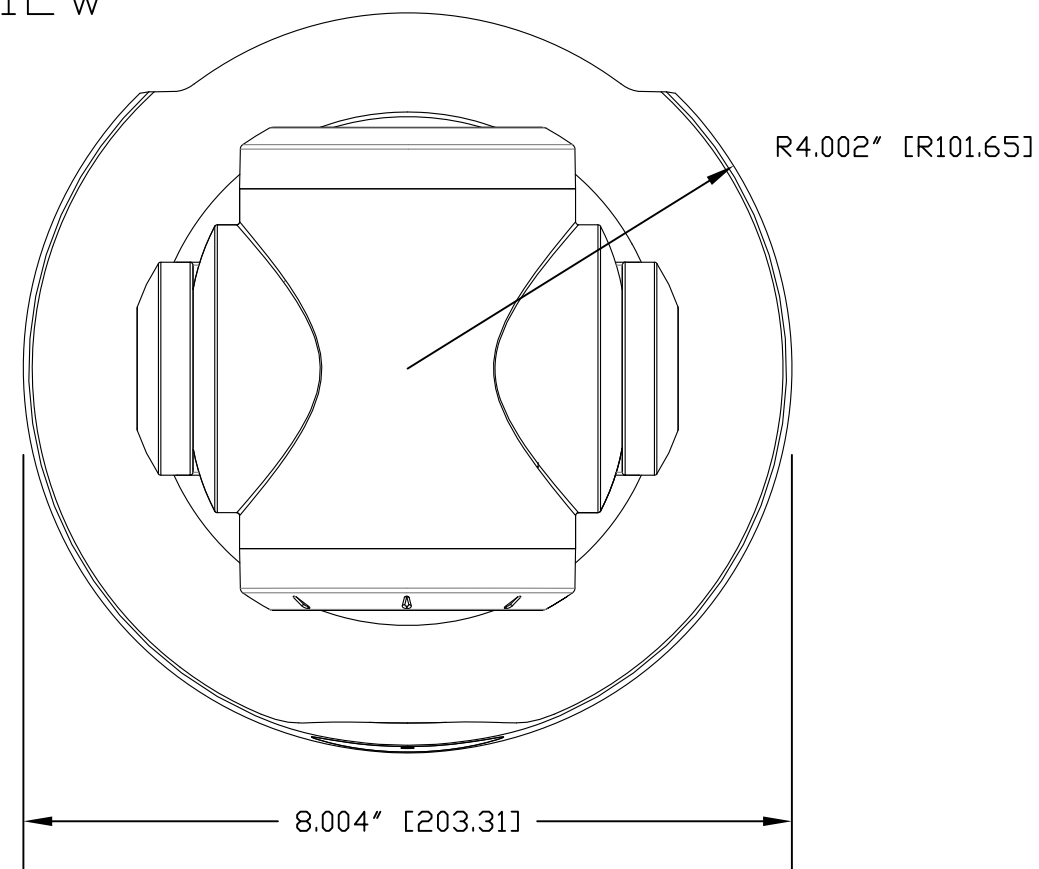

TOP VIEW

ISO VIEW

SIDE VIEW 1

FRONT VIEW

SIDE VIEW 2

REAR VIEW

SIDE VIEW 2

BOTTOM VIEW

GENERAL NOTES:
DIMENSIONS ARE IN INCHES [mm] UNLESS OTHERWISE NOTED.
DO NOT DISTRIBUTE WITHOUT EXPRESS WRITTEN PERMISSION
OF VADDIO. DUE TO OUR CONTINUING EFFORTS TO ENHANCE
OUR PRODUCTS, WE RESERVE THE RIGHT TO CHANGE
SPECIFICATIONS WITHOUT PRIOR NOTICE OR OBLIGATION.

MATERIALS Various	SCALE 1:2	DRAWING No. 9950-000	REV Rev A
COMMENTS Photonic Particle Catalyst - Not Included	SIZE C		