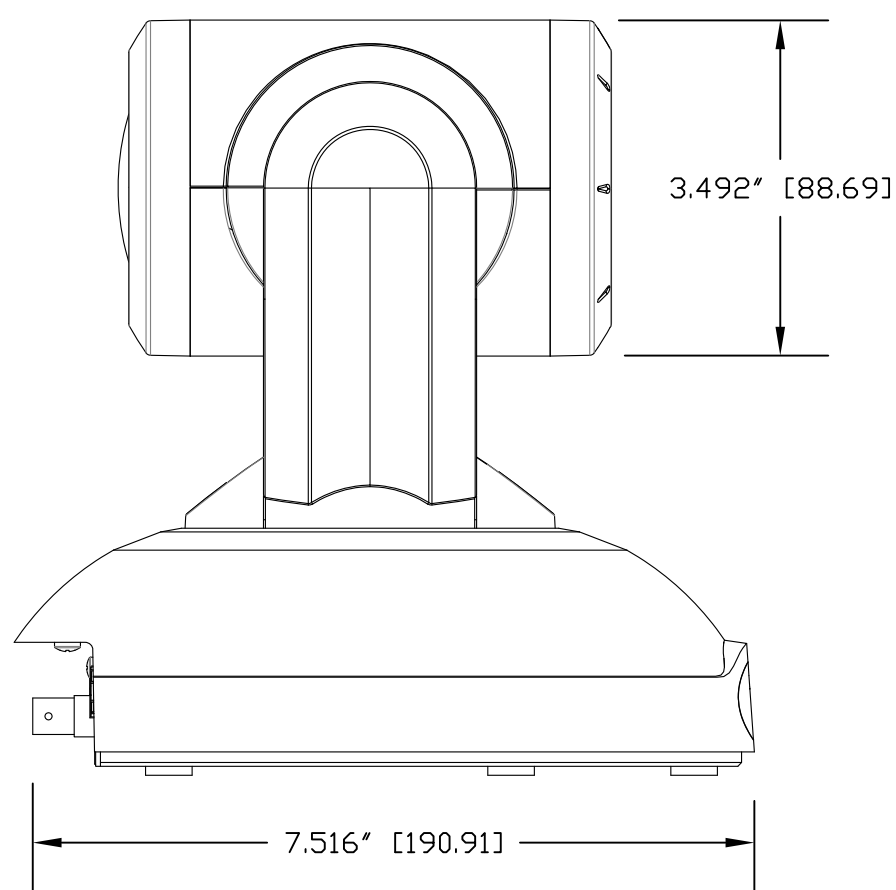

TOP VIEW

ISO VIEW

SIDE VIEW 1

FRONT VIEW

SIDE VIEW 2

REAR VIEW

SIDE VIEW 2

BOTTOM VIEW

GENERAL NOTES:
DIMENSIONS ARE IN INCHES [mm] UNLESS OTHERWISE NOTED.
DO NOT DISTRIBUTE WITHOUT EXPRESS WRITTEN PERMISSION
OF VADDIO. DUE TO OUR CONTINUING EFFORTS TO ENHANCE
OUR PRODUCTS, WE RESERVE THE RIGHT TO CHANGE
SPECIFICATIONS WITHOUT PRIOR NOTICE OR OBLIGATION.