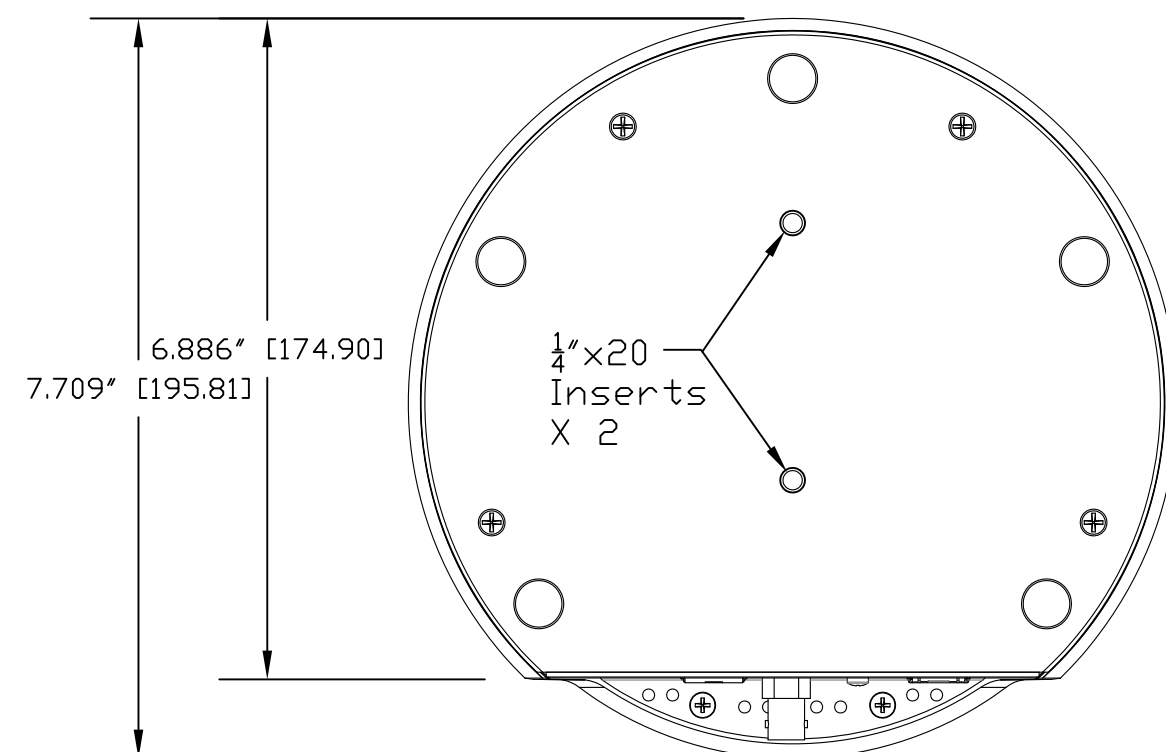

TOP VIEW

ISO VIEW

SIDE VIEW 1

FRONT VIEW

SIDE VIEW 2

REAR VIEW

SIDE VIEW 2

BOTTOM VIEW

GENERAL NOTES:
DIMENSIONS ARE IN INCHES [mm] UNLESS OTHERWISE NOTED.
DO NOT DISTRIBUTE WITHOUT EXPRESS WRITTEN PERMISSION
OF VADDIO. DUE TO OUR CONTINUING EFFORTS TO ENHANCE
OUR PRODUCTS, WE RESERVE THE RIGHT TO CHANGE
SPECIFICATIONS WITHOUT PRIOR NOTICE OR OBLIGATION.

MATERIALS Various	SCALE 1:2	DRAWING No. 9950-000	REV Rev A
COMMENTS Photonic Particle Catalyst - Not Included	SIZE C		