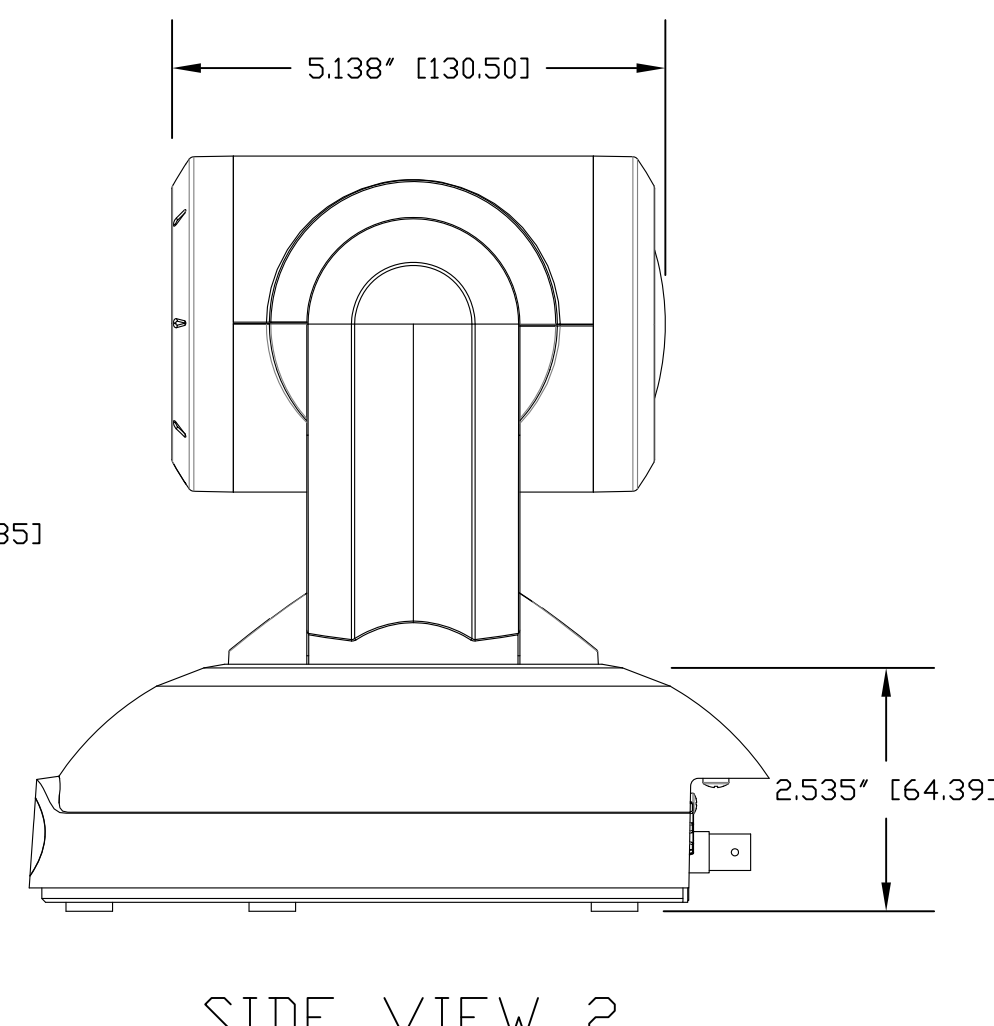

TOP VIEW

ISO VIEW

SIDE VIEW 1

FRONT VIEW

SIDE VIEW 2

REAR VIEW

SIDE VIEW 2

BOTTOM VIEW

GENERAL NOTES:
DIMENSIONS ARE IN INCHES [mm] UNLESS OTHERWISE NOTED.
DO NOT DISTRIBUTE WITHOUT EXPRESS WRITTEN PERMISSION
OF VADDIO. DUE TO OUR CONTINUING EFFORTS TO ENHANCE
OUR PRODUCTS, WE RESERVE THE RIGHT TO CHANGE
SPECIFICATIONS WITHOUT PRIOR NOTICE OR OBLIGATION.