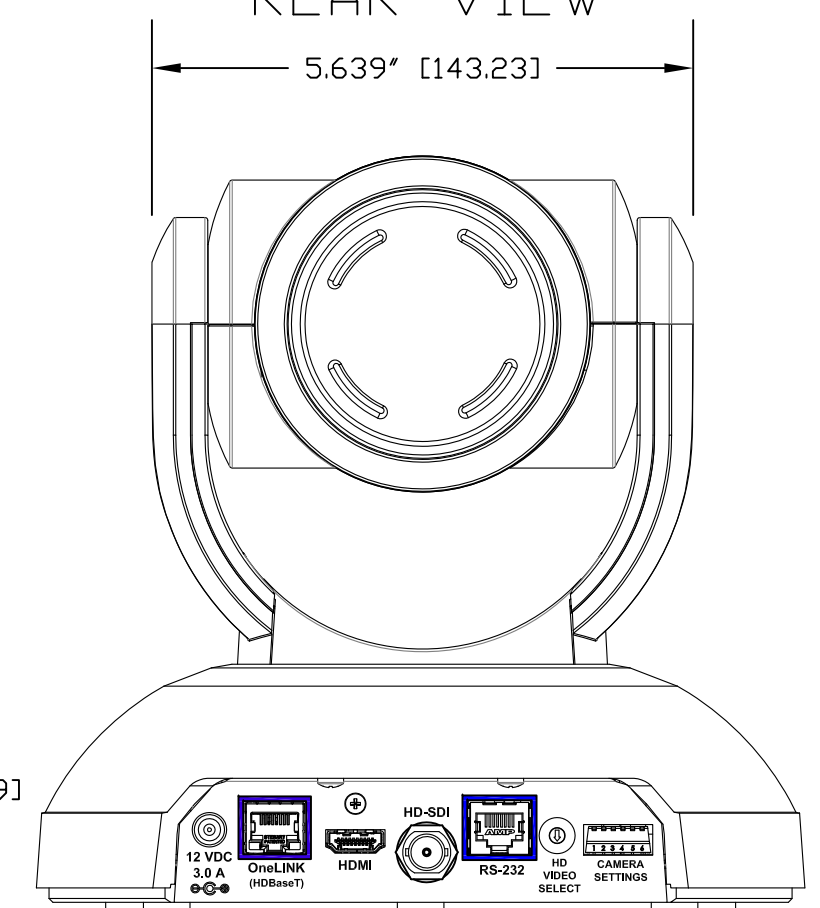

TOP VIEW

ISO VIEW

SIDE VIEW 1

FRONT VIEW

SIDE VIEW 2

REAR VIEW

SIDE VIEW 2

BOTTOM VIEW

GENERAL NOTES:
DIMENSIONS ARE IN INCHES [mm] UNLESS OTHERWISE NOTED.
DO NOT DISTRIBUTE WITHOUT EXPRESS WRITTEN PERMISSION
OF VADDIO. DUE TO OUR CONTINUING EFFORTS TO ENHANCE
OUR PRODUCTS, WE RESERVE THE RIGHT TO CHANGE
SPECIFICATIONS WITHOUT PRIOR NOTICE OR OBLIGATION.

RoboSHOT 20 UHD

Camera PN: 998-9950-000
UHD Camera with HDBaseT, HDMI, HDSDI and IP Streaming (H.264 - RTSP Format)

DRAWN RAR/WLF	CHECKED	APPROVED RAR	DATE 07/12/2016 SD: 69995.6
------------------	---------	-----------------	-----------------------------------