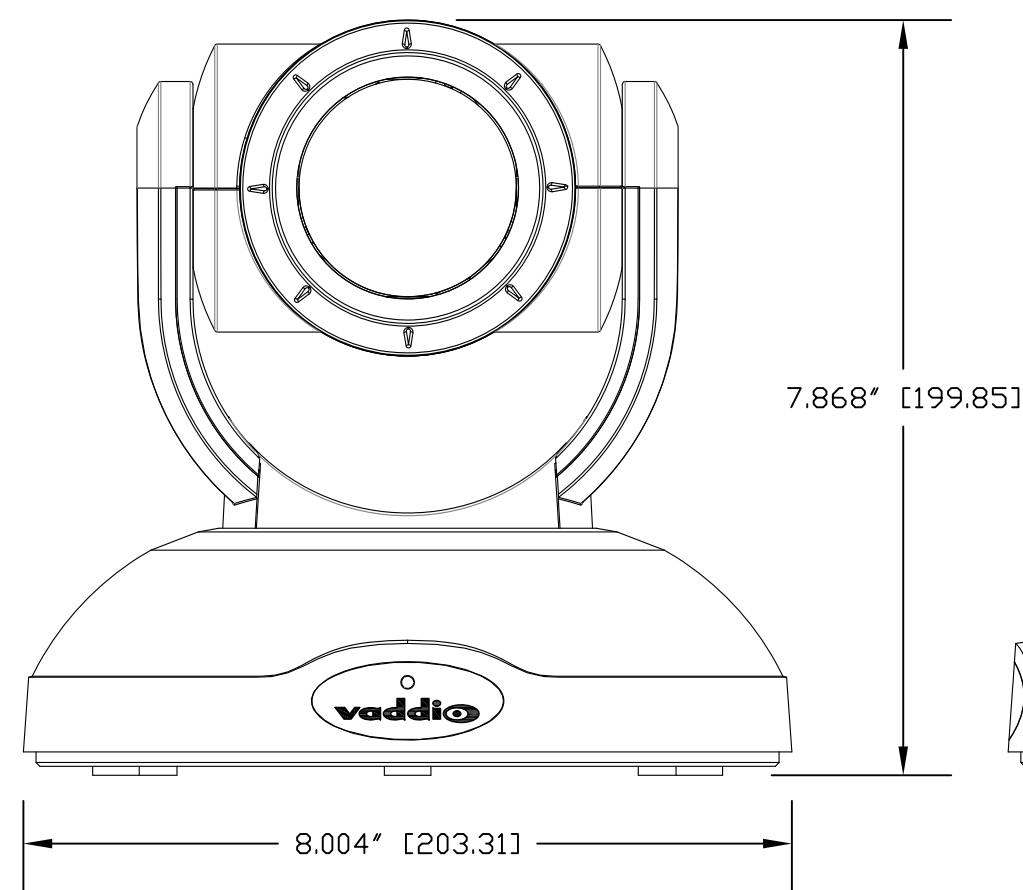

TOP VIEW

ISO VIEW

SIDE VIEW 1

FRONT VIEW

SIDE VIEW 2

REAR VIEW

SIDE VIEW 2

BOTTOM VIEW

GENERAL NOTES:
DIMENSIONS ARE IN INCHES [mm] UNLESS OTHERWISE NOTED.
DO NOT DISTRIBUTE WITHOUT EXPRESS WRITTEN PERMISSION
OF VADDIO. DUE TO OUR CONTINUING EFFORTS TO ENHANCE
OUR PRODUCTS, WE RESERVE THE RIGHT TO CHANGE
SPECIFICATIONS WITHOUT PRIOR NOTICE OR OBLIGATION.

RoboSHOT 20 UHD

Camera PN: 998-9950-000
UHD Camera with HDBaseT, HDMI, HDSDI and IP Streaming (H.264 - RTSP Format)

DRAWN RAR/WLF	CHECKED	APPROVED RAR	DATE 07/12/2016 SD: 69995.6
------------------	---------	-----------------	-----------------------------------