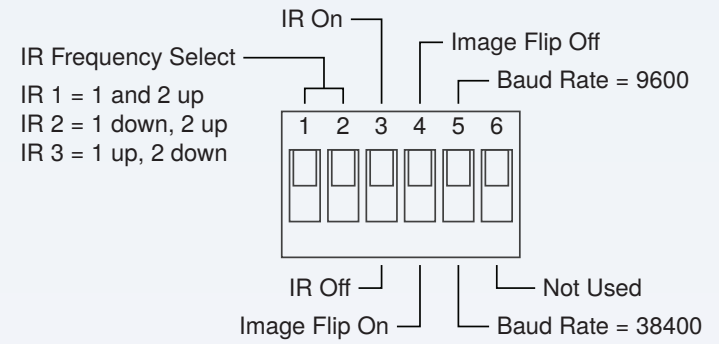

RoboSHOT 20 UHD

999-9950-000 North America (silver/black)
 999-9950-001 International (silver/black)
 999-9950-000W North America (white)
 999-9950-001W International (white)

North America

International

All UP = Default All DOWN = Restore Factory Settings on Power-Up