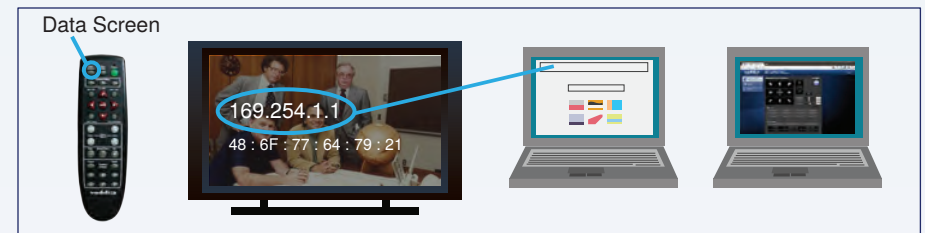

© 2016 Vaddio. All rights reserved.

Vaddio™, RoboSHOT™, PCC Premier™, and OneLINK™ are trademarks of Vaddio.

Visit us at support.vaddio.com for firmware updates and complete product information - specifications, drawings, manuals, technical support information, and more.