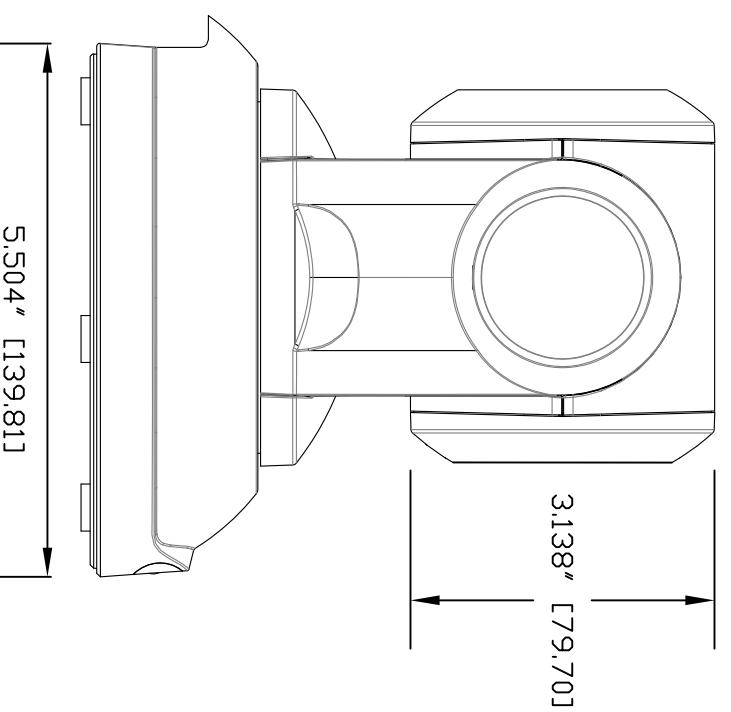

SIDE VIEW 1

RobotR

Camera

Drawn
RAR/WL

COMMENTS
REV 1.0 1/18 1

3.141" [79.14]