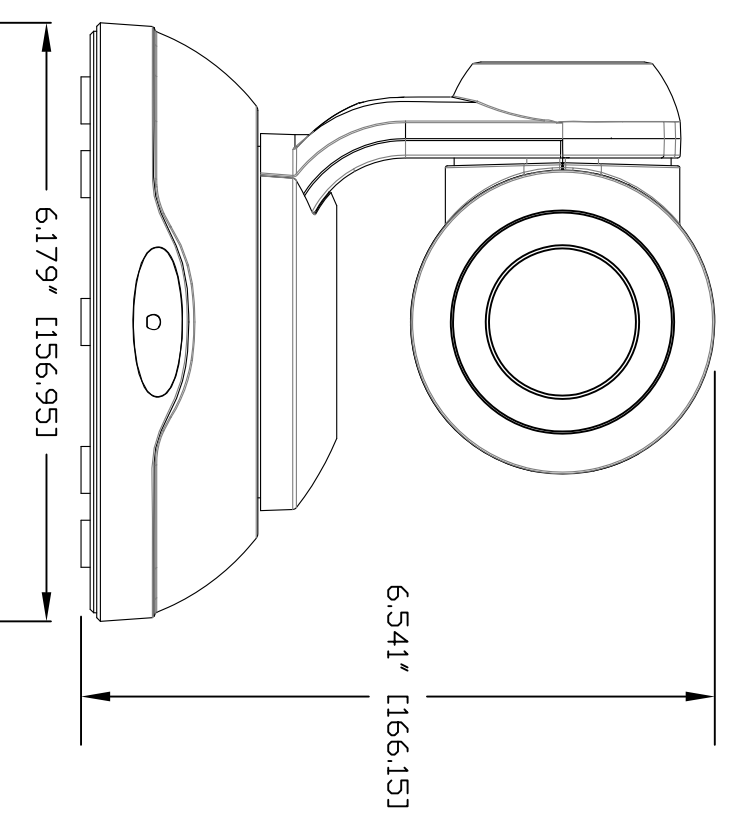

FRONT VIEW

RobotR

Camera

Drawn
RAR/WL

COMMENTS
REV 1.0 1/18 1

3.141" [79.14]