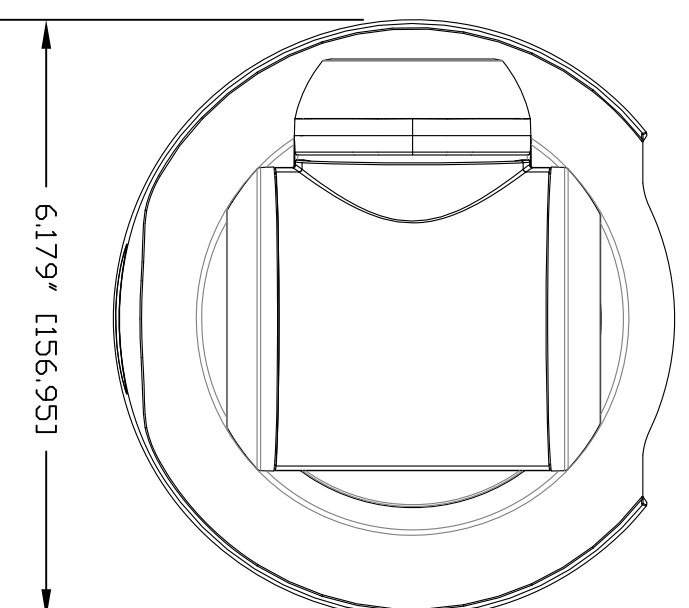

FRONT VIEW

TOP VIEW