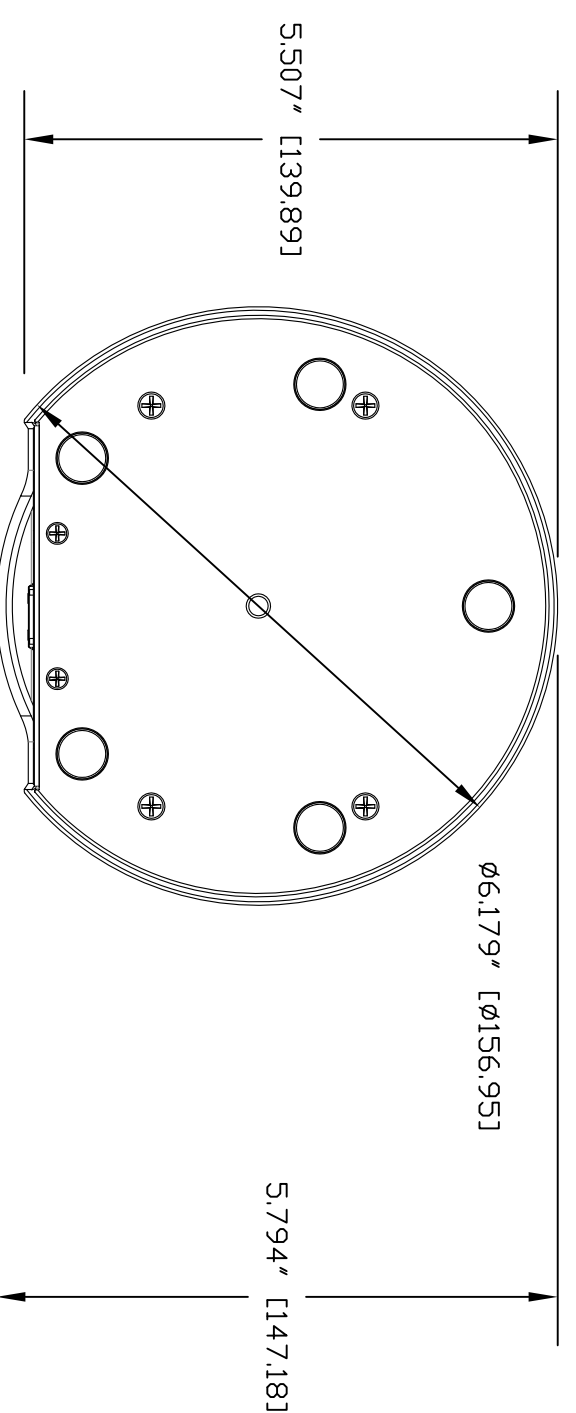

SIDE VIEW 2

BOTTOM VIEW

RobotR

Camera

Drawn
RAR/WL

COMMENTS
REV 1.0 1/18 1

3.141" [79.14]