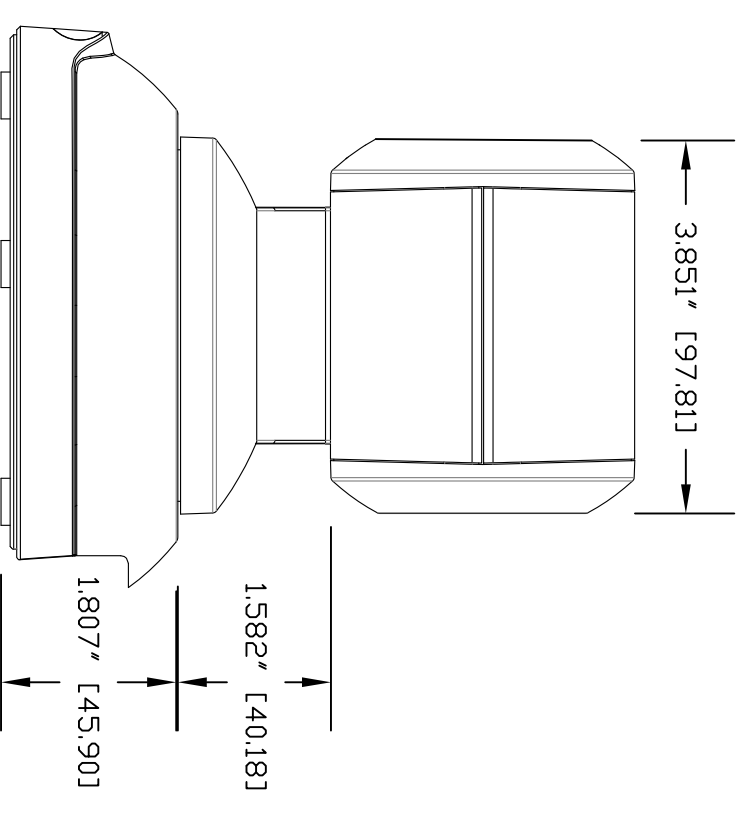

SIDE VIEW 2

RobotR

Camera

Drawn
RAR/WL

COMMENTS
REV 1.0 1/18 1

3.141" [79.14]