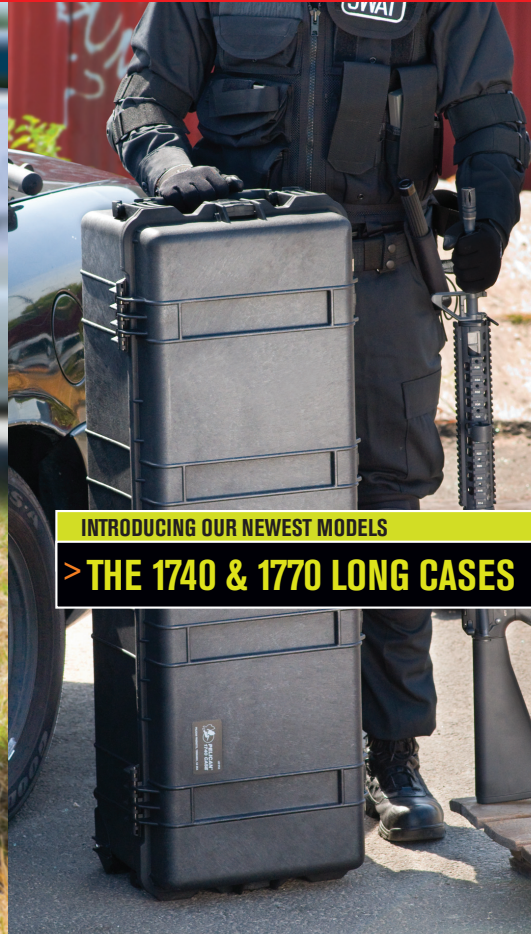

PELICAN™

WHEN **FOLDING** IS
NOT AN **OPTION**

INTRODUCING OUR NEWEST MODELS

> **THE 1740 & 1770 LONG CASES**