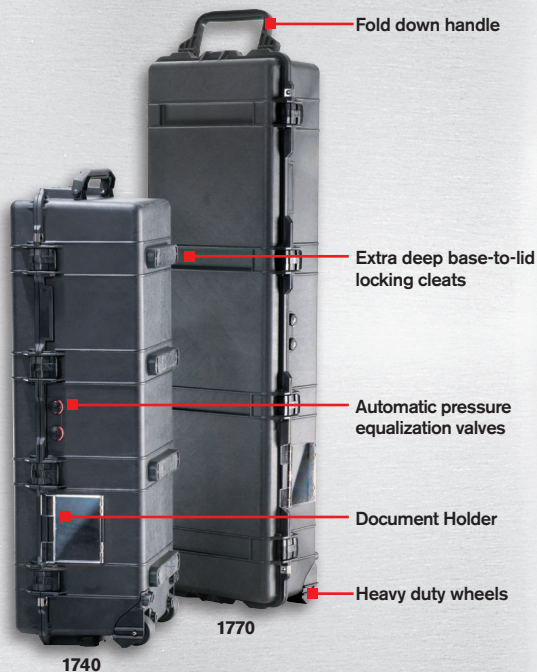

USA

Pelican Products, Inc.
23215 Early Avenue
Torrance, CA 90505
Tel 310-326-4700
Fax 310-326-3311
Toll Free 800-473-5422

CANADA

Pelican Products, Canada
10221-184th St.
Edmonton, Alberta T5S 2J4
Tel 780-481-6076
Fax 780-481-9586
Toll Free 866-273-5422

**FREE POSTERS WITH
YOUR LOGO IMPRINT!**

> Go to:
www.pelican.com/dealers

> INTRODUCING THE 1740 & 1770 LONG CASES

1740 Long Case

- Exterior:
  44.16" x 16.09" x 14.00"
  (112.1 x 40.9 x 35.5 cm)
- Interior:
  40.98" x 12.92" x 12.13"
  (104 x 32.8 x 30.8 cm)

1770 Long Case

- Exterior:
  57.42" x 18.48" x 11.23"
  (145.8 x 46.9 x 28.5 cm)
- Interior:
  54.58" x 15.58" x 8.63"
  (138.6 x 39.6 x 21.9 cm)

WWW.PELICAN.COM