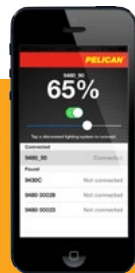

Free Bluetooth iPhone™ App Controls Multiple Units

WWW.PELICANAUSTRALIA.COM