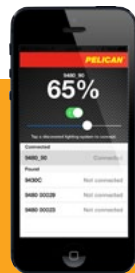

Free Bluetooth iPhone™ App Controls Multiple Units

WWW.PELICAN.COM