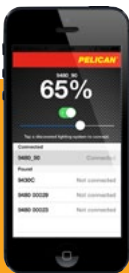

CANADA

Pelican Products ULC
10221-184th Street
Edmonton, Alberta T5S 2J4
Tel: +780-481-6076
Fax: +780-481-9586
Toll Free: 866-273-5422

FREE POSTCARDS WITH YOUR LOGO IMPRINT!

Go to: pelican.com/dealers

NEW: Pelican™ 9480 and 9490 Remote Area Lighting Systems

With Pelican's quick release swappable Power Pack (12 volt power supply), you'll have continuous light through your entire shift. Illuminate confined spaces or deploy the mast with its 340° articulating head to light large work areas. Both models come with a detachable shoulder

strap to help you move quickly to the next worksite.

The new Pelican™ 9480 and 9490 RALS:
Available for overtime.

Swappable power pack w/12v aux. port adapter for smartphones, laptops, etc.

Free Bluetooth iPhone™ App Controls Multiple Units