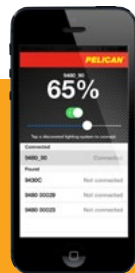

**Free
Bluetooth
iPhone™ App
Controls
Multiple
Units**

WWW.PELICAN.COM