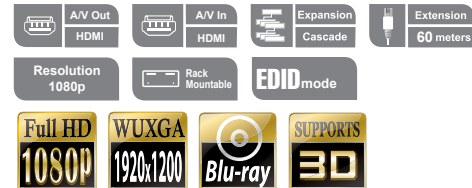

HDMI™

HIGH DEFINITION MULTIMEDIA INTERFACE

Specification

Function		VS1804T	VS1808T	
Connectors	HDMI In	1 x HDMI Type A Female (Black)		
	HDMI Out	Local	1 x HDMI Type A Female (Black)	
	Line Out (Cat 5)	TMD5	4 x RJ-45 Female	8 x RJ-45 Female
		DDC	4 x RJ-45 Female	8 x RJ-45 Female
	RS-232	1 x DB-9 Female (Black)		
Power	1 x DC Jack			
Switches	EDID Mode	1 x 8-Position Switch		
	EDID Learn Mode	1 x Pushbutton		
LEDs	Power	1 (Green)		
	HDMI In	1 (Green)		
	HDMI Out	1 (Green)		
	EDID Learn	1 (Green / Red)		
	Line Out	4 (Green)	8 (Green)	
Video	1080p @ 40m; 1080i @ 60m			
Power Consumption	DC5.3V, 8W	DC5.3V, 13W		
Environment	Operating Temp.	0–50°C		
	Storage Temp.	-20–60°C		
	Humidity	0–80% RH, Non-condensing		
Physical Properties	Housing	Metal		
	Weight	2.10 kg	2.15 kg	
	Dimensions (L x W x H)	43.72 x 15.78 x 4.40 cm