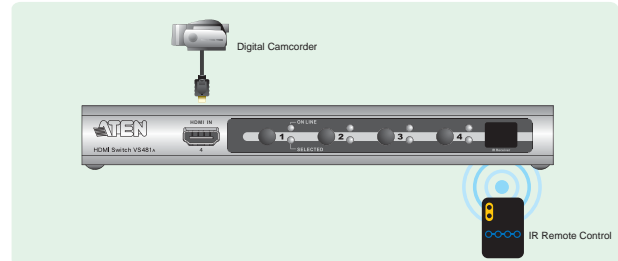

Specification

Function		VS481A
Display Connections		1
Connectors	Device	HDMI In 4 x HDMI Type A Female (Black)
	Display	HDMI Out 1 x HDMI Type A Female (Black)
	RS-232 Port	1 x DB-9 Female (Black)
	Power	1 x DC Jack
LEDs	On Line	4 (Orange)
	Selected	4 (Green)
Video		HDTV resolutions of 480p, 720p, 1080i, 1080p (1920x1080); VGA, SVGA, SXGA, UXGA (1600x1200), WUXGA (1920x1200)
Power Consumption		DC5.3V, 2.4W
Environment	Operating Temp.	0–50°C
	Storage Temp.	-20–60°C
	Humidity	0–80% RH, Non-condensing
Physical Properties	Housing	Metal
	Weight	0.47 kg
	Dimensions (L x W x H)	20.00 x 8.27 x 2.50 cm

* The specifications and pictures are subject to change without notice.

ATEN International Co., Ltd.

3F., No.125, Sec. 2, Datong Rd., Sijhih District., New Taipei City 221, Taiwan
Phone: 886-2-8692-6789 Fax: 886-2-8692-6767
www.aten.com E-mail: marketing@aten.com

Printed 05/2014 V5.0

© Copyright 2014 ATEN® International Co., Ltd.
ATEN and the ATEN logo are trademarks of ATEN International Co., Ltd.
All rights reserved. All other trademarks are the property of their respective owners.