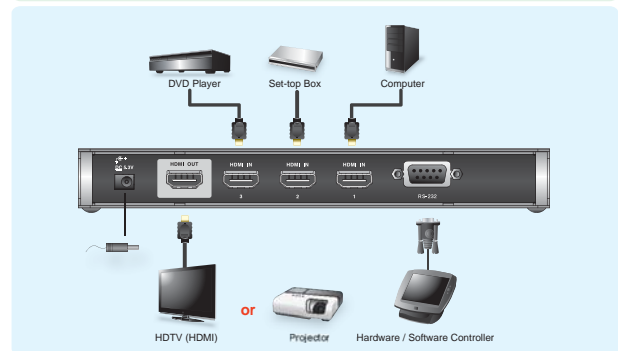

Specification

Function		VS481A
Display Connections		1
Connectors	Device	HDMI In 4 x HDMI Type A Female (Black)
	Display	HDMI Out 1 x HDMI Type A Female (Black)
	RS-232 Port	1 x DB-9 Female (Black)
	Power	1 x DC Jack
LEDs	On Line	4 (Orange)
	Selected	4 (Green)
Video		HDTV resolutions of 480p, 720p, 1080i, 1080p (1920x1080); VGA, SVGA, SXGA, UXGA (1600x1200), WUXGA (1920x1200)
Power Consumption		DC5.3V, 2.4W
Environment	Operating Temp.	0–50°C
	Storage Temp.	-20–60°C
	Humidity	0–80% RH, Non-condensing
Physical Properties	Housing	Metal
	Weight	0.47 kg
	Dimensions (L x W x H)	20.00 x 8.27 x 2.50 cm

* The specifications and pictures are subject to change without notice.

ATEN International Co., Ltd.

3F., No.125, Sec. 2, Datong Rd., Sijhih District., New Taipei City 221, Taiwan
Phone: 886-2-8692-6789 Fax: 886-2-8692-6767
www.aten.com E-mail: marketing@aten.com

Printed 05/2014 V5.0

© Copyright 2014 ATEN® International Co., Ltd.
ATEN and the ATEN logo are trademarks of ATEN International Co., Ltd.
All rights reserved. All other trademarks are the property of their respective owners.