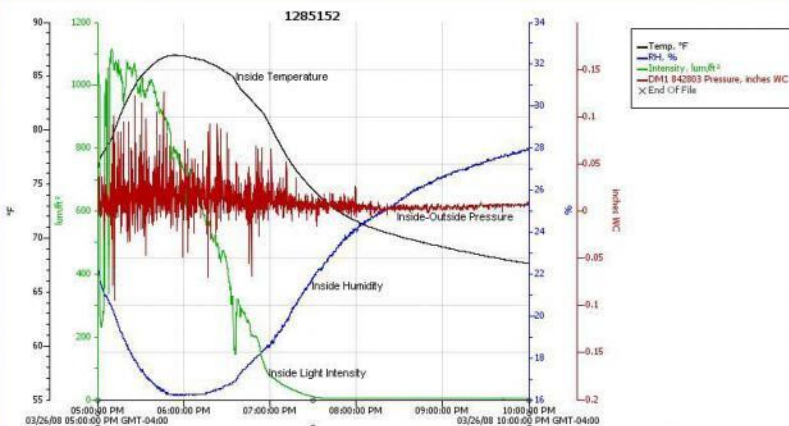

1285152_6.hobo

#	Time, GMT-04:00	Temp, °F	RH, %	Intensity, lum/ft²	DM1 842803 Pressure, inches WC	End Of File
1	03/26/08 04:53:00 PM	72.696	24.344	4.8	0.00256	
2	03/26/08 04:53:05 PM	72.653	24.342	3.3	0.00086	
3	03/26/08 04:53:10 PM	72.696	25.641	2.6	-0.00086	
4	03/26/08 04:53:15 PM	72.696	25.426	16.5	0.00086	
5	03/26/08 04:53:20 PM	72.739	25.211	58.2	0.00256	
6	03/26/08 04:53:25 PM	72.739	25.499	250.9	0.00256	

Show All Hide All

Details

- Series: Temp, °F
- Series: RH, %
- Series: Intensity, lum/ft²
- Series: DM1 842803 Pressure, inch
- Event Type: End Of File

Ready.

Dev: HOBO U12-012 Temp/RH/Light/Ext, S/N: 1285152