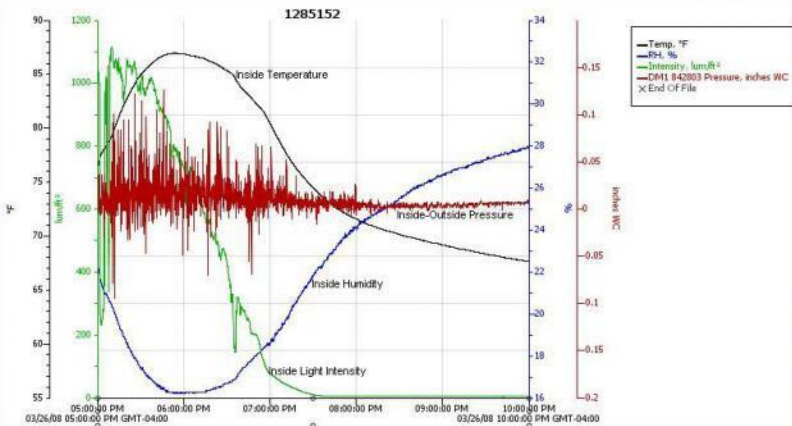

1285152_6.hobo

#	Time, GMT-04:00	Temp, °F	RH, %	Intensity, lum/ft²	DM1 842803 Pressure, inches WC	End Of File
1	03/26/08 04:53:00 PM	72.696	24.344	4.8	0.00256	
2	03/26/08 04:53:05 PM	72.653	24.342	3.3	0.00086	
3	03/26/08 04:53:10 PM	72.696	25.641	2.6	-0.00086	
4	03/26/08 04:53:15 PM	72.696	25.426	16.5	0.00086	
5	03/26/08 04:53:20 PM	72.739	25.211	58.2	0.00256	
6	03/26/08 04:53:25 PM	72.739	25.499	250.9	0.00256	

Show All Hide All

Details

- Series: Temp, °F
- Series: RH, %
- Series: Intensity, lum/ft²
- Series: DM1 842803 Pressure, inch
- Event Type: End Of File

Ready.

Dev: HOBO U12-012 Temp/RH/Light/Ext, S/N: 1285152