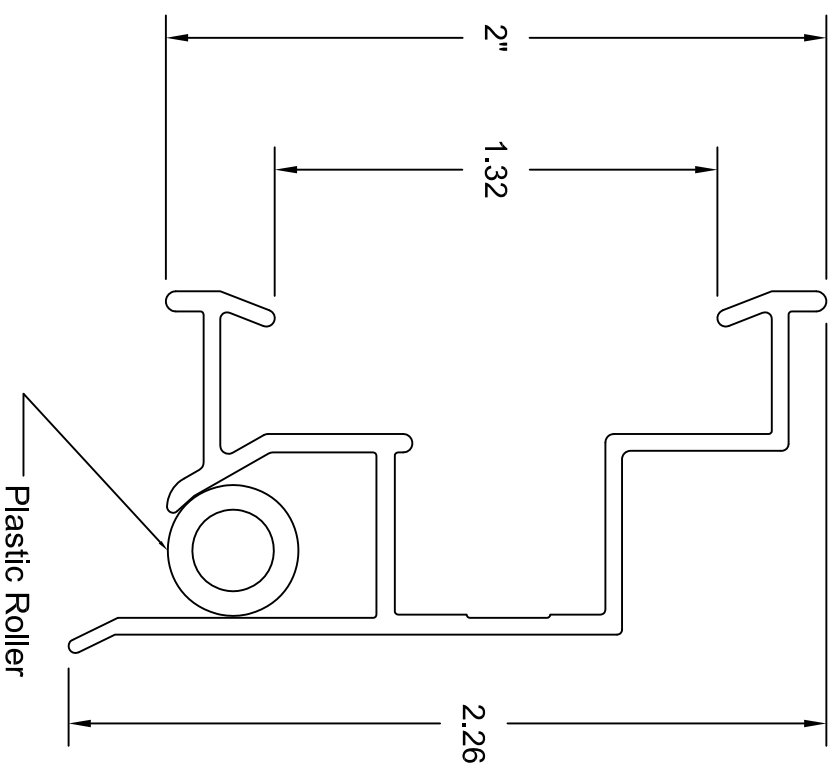

# 2" TACBRITE DISPLAY RAIL

2" FLAG HOLDER

2" MAP WINDER

2" HOOK CLIP

INSERTS ARE 1/4" NATURAL CORK OR OPTIONAL COLORED CORK OR RUBBERTACK

NOT TO SCALE