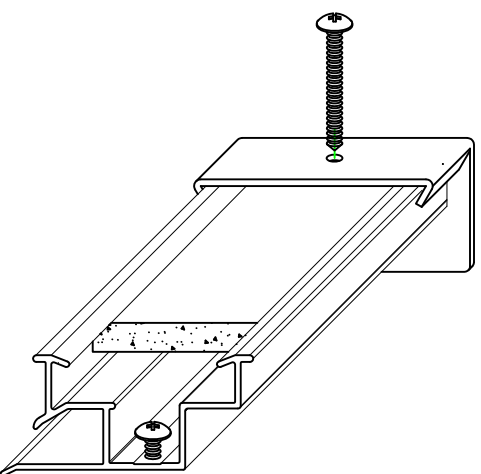

# 2" TACBRITE DISPLAY RAIL

2" FLAG HOLDER

2" MAP WINDER

2" HOOK CLIP

INSERTS ARE 1/4" NATURAL CORK OR OPTIONAL COLORED CORK OR RUBBERTACK

NOT TO SCALE