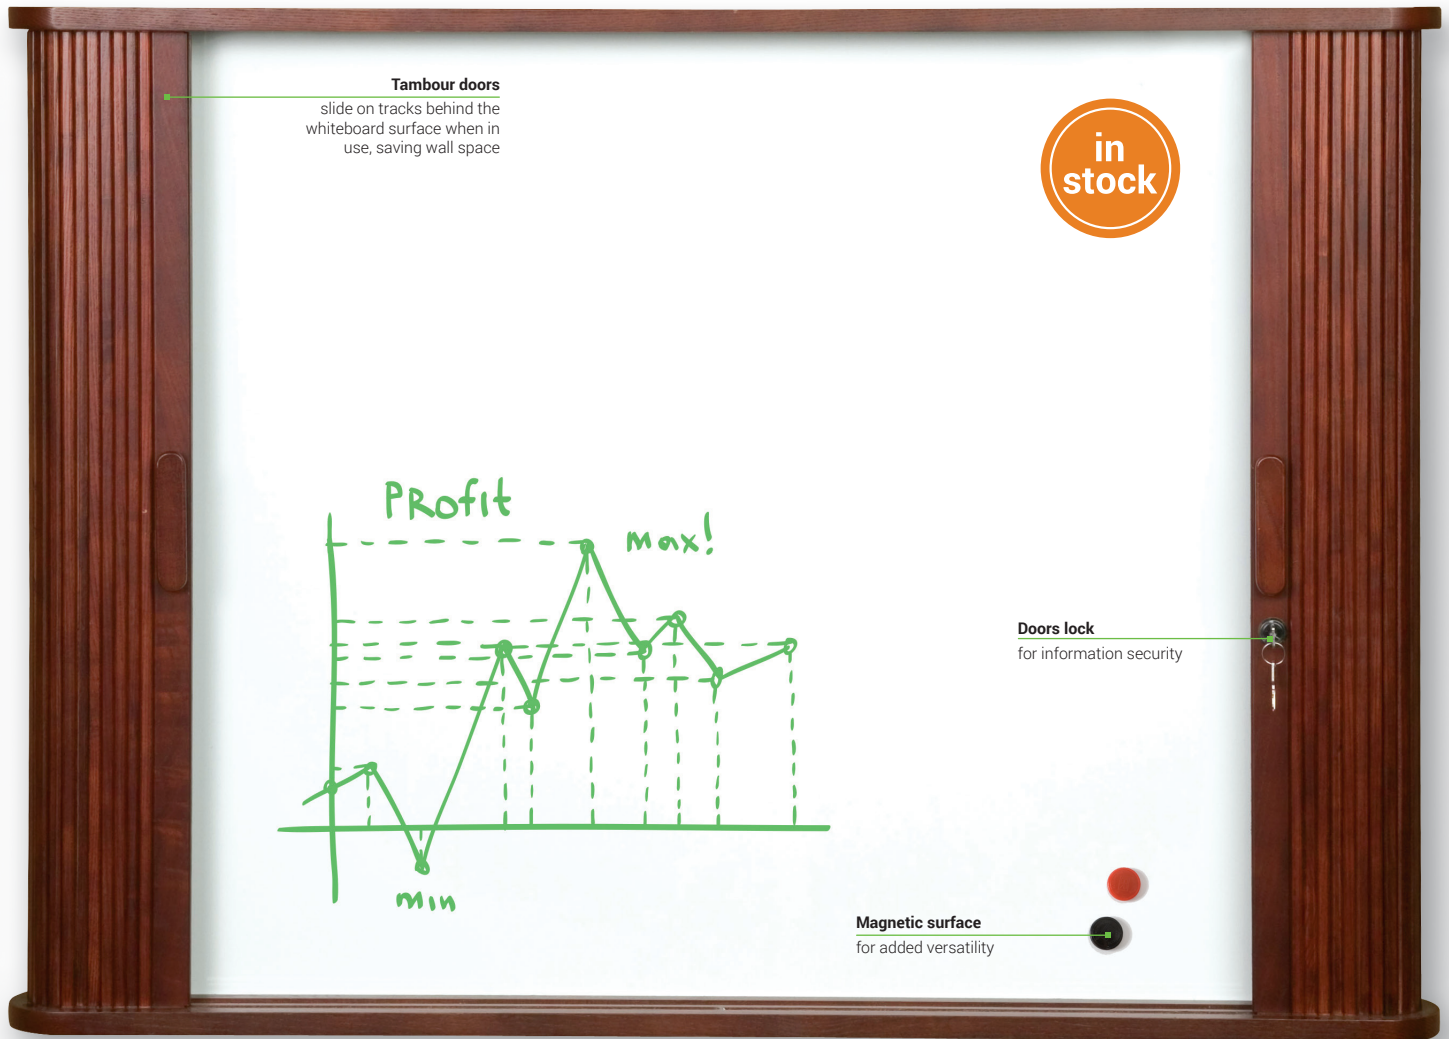

Tambour Door Enclosed Cabinet

Tambour Door Enclosed Cabinet

- The Tambour Door Enclosed Cabinet features unique doors that slide behind the dry erase markerboard surface when in use, saving valuable wall space.
- The doors lock when closed, ensuring information security and privacy.
- The magnetic dry erase markerboard surface provides smooth writability and easy erasability.
- Cabinet available in an oak or mahogany finish.

Oak

Mahogany

Part No.	Item	Product Dimensions	Ship Wt.
8430*	Tambour Door Enclosed Cabinet (Oak)	32"H x 44"W x 4"D	58 lbs
843C*	Tambour Door Enclosed Cabinet (Mahogany)	32"H x 44"W x 4"D	58 lbs

*Ships UPS
Shipping weights are listed on a per item basis and may vary based on quantities ordered.