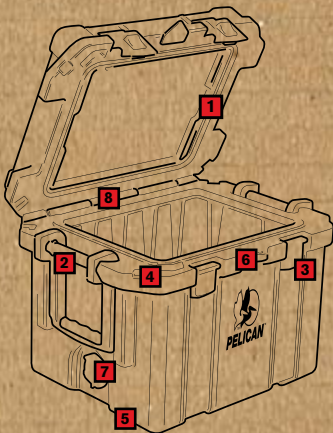

USA

Pelican Products, Inc.
23215 Early Avenue
Torrance, CA 90505
Tel 310-326-4700
Fax 310-326-3311
Toll Free 800-473-5422

Pelican Canada ULC

Pelican Products, Canada
10221-184th St.
Edmonton, Alberta T5S 2J4
Tel 780-481-6076
Fax 780-481-9586
Toll Free 866-273-5422

INTRODUCING: ELITE COOLERS ENGINEERED FOR EXTREME PERFORMANCE

Let's talk extremes. Because that's what this cooler is all about. From impact resistance and durability to lasting ice retention, the Pelican ProGear™ Elite Outdoor/Offshore Cooler is engineered to work harder under extreme conditions. Through constant UV exposure, salt and sand abrasion, rugged use and extreme temperature fluctuations – Pelican ProGear Elite Coolers last. Bring it.

7-10 DAYS*

ICE RETENTION

3 Sizes Available

- 35QT**/33L
- 45QT**/43L
- 65QT**/62L

ACCESSORIES COMING SOON

- Dry Rack Basket
- Tie-Down Kit
- Seat Cushion

GUARANTEED FOR LIFE

See Pelican.com/warranty for full details

1. **1 7-10 DAY ICE RETENTION**
   - FREEZER GRADE GASKET
   - 2" POLYURETHANE INSULATION
2. **2 DUAL HANDLE SYSTEM**
   Molded-in & Hinged Handles
3. **3 PRESS & PULL LATCHES**
   Wide for Gloved Use
4. **4 MOLDED-IN TIE DOWNS**
5. **5 NONSKID & NONMARKING RAISED FEET**
6. **6 MOLDED-IN LOCK HASP, STAINLESS STEEL PLATE**
7. **7 SLOPED DRAIN & THREADED PLUG**
   Garden Hose Attachable
8. **8 CORROSION RESISTANT STAINLESS STEEL HARDWARE**

Assembled in the
USA with US and
Foreign Components

GET ALL THE GEAR AT
PELICANPROGEAR.COM

www.PelicanProGear.com

Pre-Sorted
First Class
U.S. Postage
PAID
Permit # 234
Torrance, CA