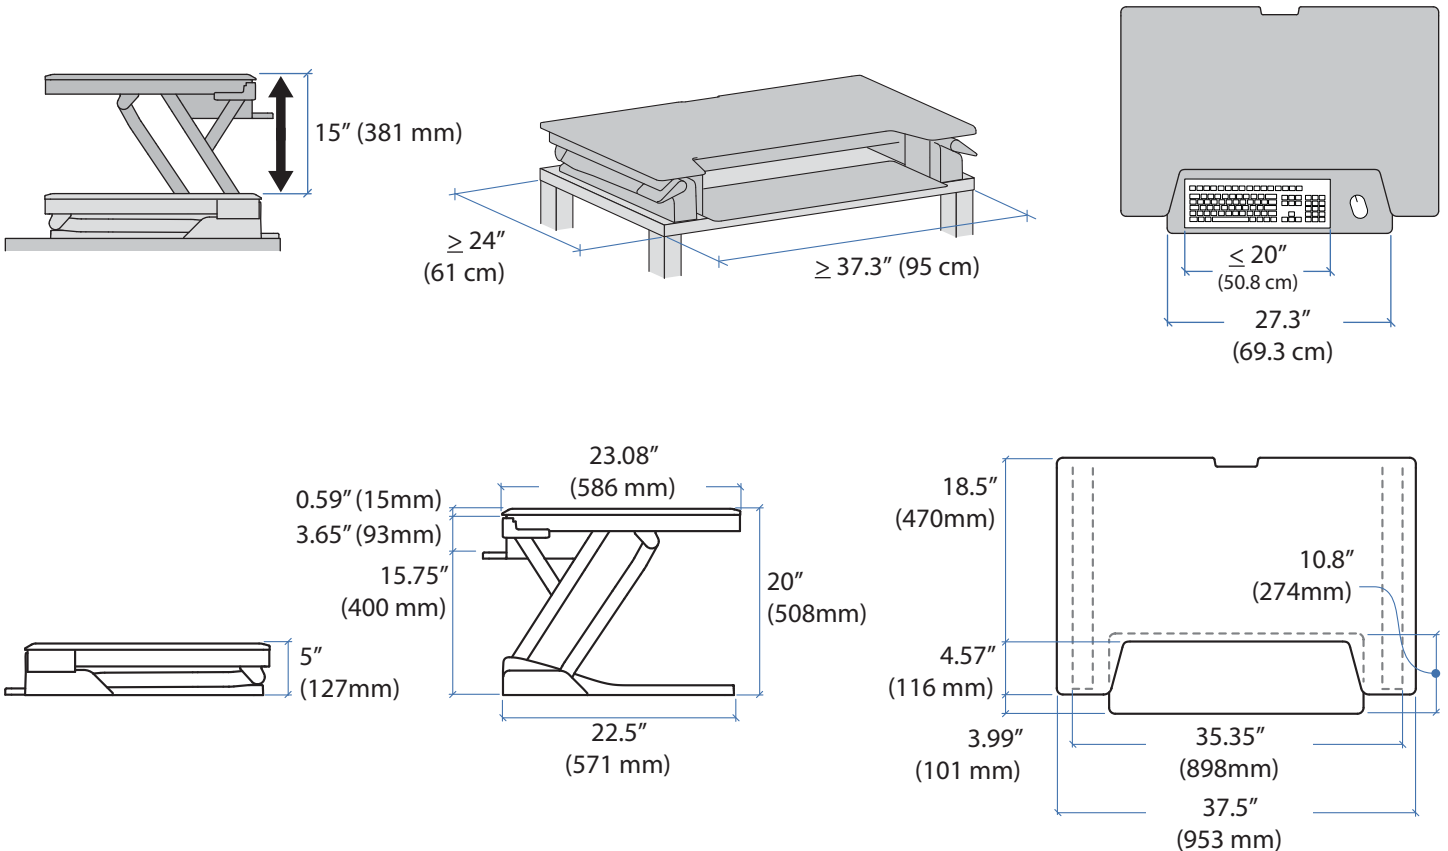

WorkFit-TL Sit-Stand Desktop Workstation

Weight Capacity

Dimensions

© 2015 Ergotron, Inc. rev. 10/26/15 DIM-WorkFit-TL Content is subject to change without notification

Americas Sales and Corporate Headquarters