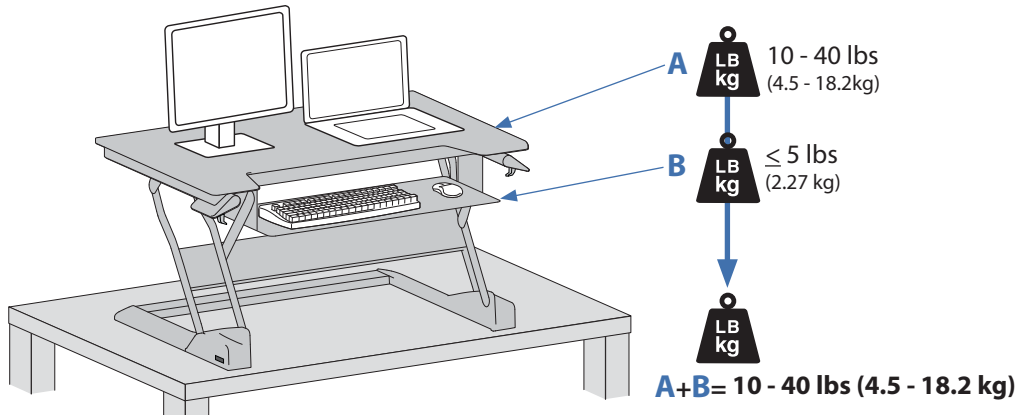

WorkFit-TL Sit-Stand Desktop Workstation

Weight Capacity

Dimensions

© 2015 Ergotron, Inc. rev. 10/26/15 DIM-WorkFit-TL Content is subject to change without notification

Americas Sales and Corporate Headquarters