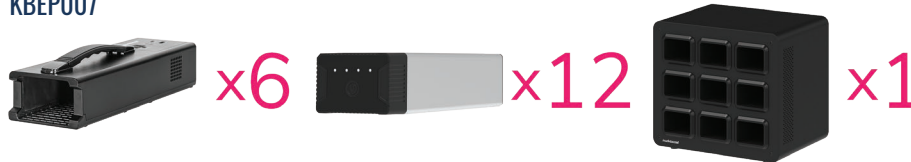

KWIKBOOST EDGEPOWER® PORTABLE POWER STATION - BUNDLE OPTIONS

KwikBoost EdgePower® is the cordless battery-powered charging station that supports today's flexible work and learning environments. Perfect for laptops, tablets, Chromebooks, phones, and more, EdgePower frees users from wall outlets and extension cords.

POWERFUL | RECHARGEABLE | PORTABLE

BUNDLE OPTIONS

WHAT'S INCLUDED

KWIKBOOST EDGEPOWER® PORTABLE POWER STATION PERSONAL USE BUNDLE
KBEP002

- 1 Portable Power Station
- 1 Rechargeable Battery
- 1 Single Battery Charger

KWIKBOOST EDGEPOWER® PORTABLE POWER STATION LIGHT USE BUNDLE
KBEP003

- 3 Portable Power Stations
- 3 Rechargeable Batteries
- 1 3-Bay Battery Charger

KWIKBOOST EDGEPOWER® PORTABLE POWER STATION HEAVY USE BUNDLE
KBEP004

- 6 Portable Power Stations
- 9 Rechargeable Batteries
- 1 9-Bay Battery Charger

KWIKBOOST EDGEPOWER® PORTABLE POWER STATION CONSTANT USE BUNDLE
KBEP007

- 6 Portable Power Stations
- 12 Rechargeable Batteries
- 1 9-Bay Battery Charger