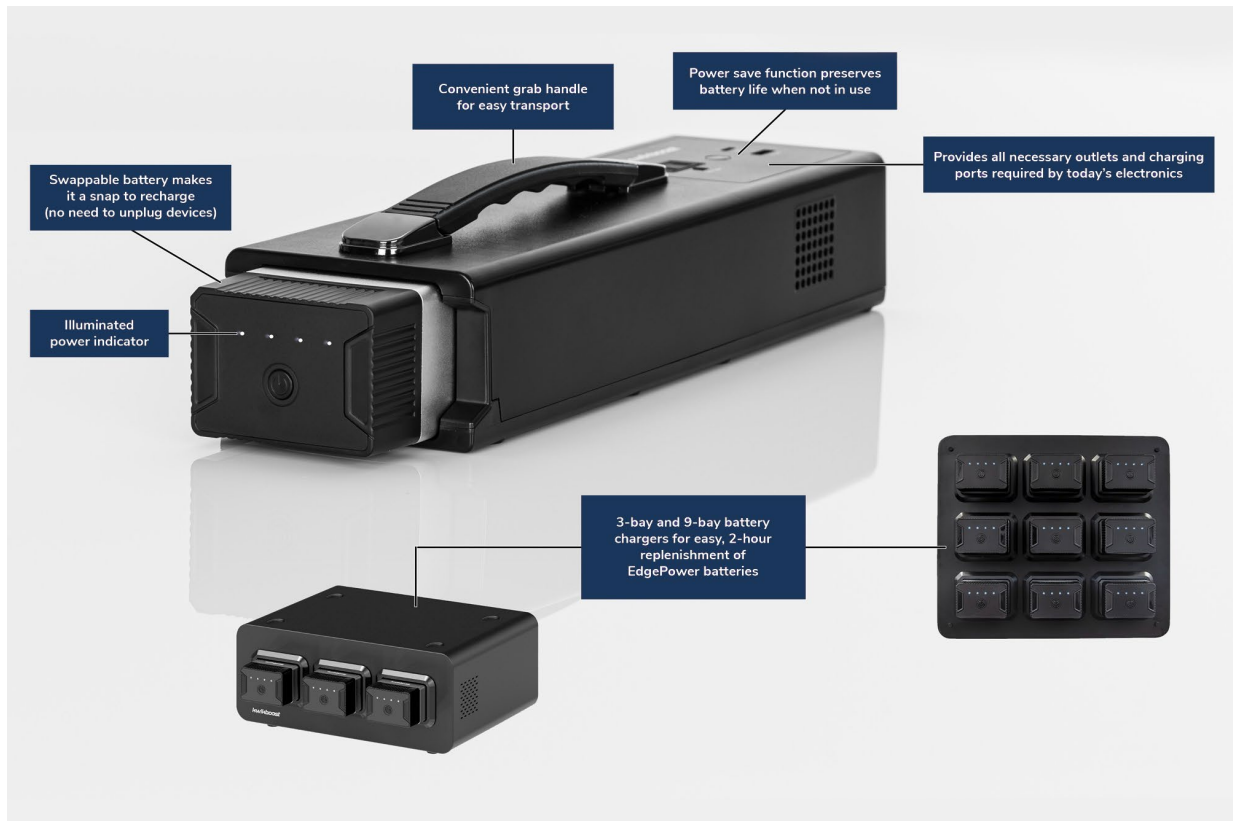

KWIKBOOST EDGEPOWER® PORTABLE POWER STATION - BUNDLE OPTIONS

KwikBoost EdgePower® is the cordless battery-powered charging station that supports today's flexible work and learning environments. Perfect for laptops, tablets, Chromebooks, phones, and more, EdgePower frees users from wall outlets and extension cords.

To provide maximum value to schools, conference centers, co-working spaces, libraries, and other large organizations, EdgePower Portable Power Station systems are available in the following bundles.

Choose the bundle you need based on the number of users and how often each user may require supplemental power. If your needs increase in the future, it's easy to expand and scale your EdgePower system with additional components.

POWERFUL | RECHARGEABLE | PORTABLE

BUNDLE OPTIONS

WHAT'S INCLUDED

KWIKBOOST EDGEPOWER® PORTABLE POWER STATION PERSONAL USE BUNDLE
KBEP002

- 1 Portable Power Station
- 1 Rechargeable Battery
- 1 Single Battery Charger

KWIKBOOST EDGEPOWER® PORTABLE POWER STATION LIGHT USE BUNDLE
KBEP003

- 3 Portable Power Stations
- 3 Rechargeable Batteries
- 1 3-Bay Battery Charger

KWIKBOOST EDGEPOWER® PORTABLE POWER STATION HEAVY USE BUNDLE
KBEP004