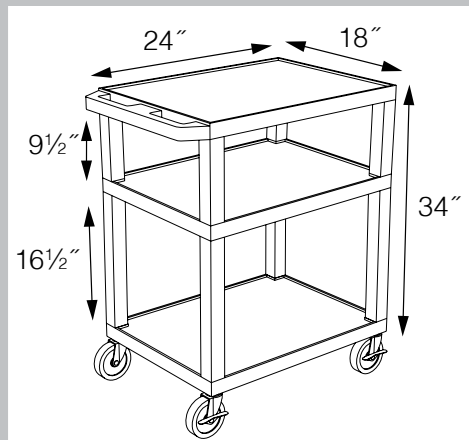

Measurements:

26" Tuffy Carts