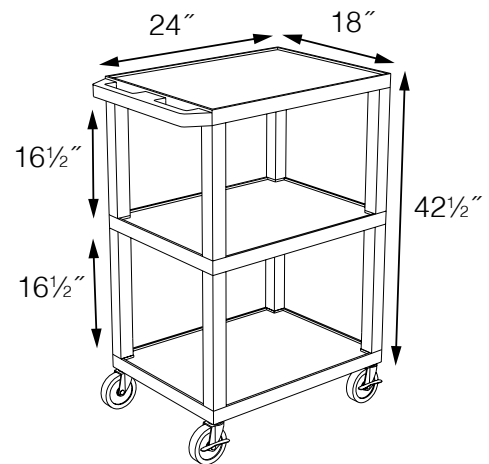

Tuffy Presentation Stations

Tuffy Black Presentation Stations - 42"H x 24"W x 18"D

NEW Tuffy Pullout Shelf Series

19 5/8"W x 15 5/8"D

Shelves are constructed with a injection molded thermoplastic resin. Will not chip, warp, rust or peel. Shelves have a 1/4" safety retaining lip and are available in 12 unique colors.

Locking steel cabinet panels fit firmly into the specially molded leg slots.

A set of silent roll, 4" full swivel ball bearing casters, two with locking brakes.

Includes a 3-outlet UL listed electrical assembly with a 15 ft. cord.

Tuffy Black Presentation Stations - 42"H x 24"W x 18"D

Front & Side pull-out shelves ideal for laptop, keyboards and projectors. Lockable WTD drawers great for storage and added security.

19 5/8"W x 13 5/8"D

Measurements:

WTPSP42C2E-B

WT42E-B

WTPSP42E-B

WT42C2E-B/WTD

WT42E-B/WTD

Tuffy Presentation Stations

Tuffy Black Presentation Stations - 34"H x 24"W x 18"D