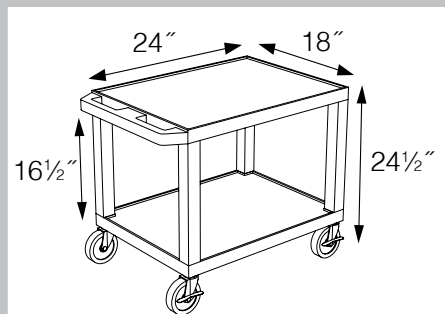

WT34C2E-B

WT34E-B

WT34C2E-B/WTD

WT34E-B/WTD

Tuffy Presentation Stations

Tuffy Black Presentation Stations - 42"H x 24"W x 18"D

WTPS34E-B

Pull-out shelves ideal for laptop, keyboards and projectors. Lockable WTD drawers great for storage and added security.

Measurements:

26" Tuffy Carts

WT26C2E-B

WT26E-B

Measurements:

Shelf
Color
Code:

Black GY	Gray GY	Putty OW	Red R	Burgundy BY	Blue BU
Yellow Y	Orange OR	Hunter Green HG	Green G	Purple P	Navy Z

To specify which shelf color is ordered, replace ★ in this example product number with shelf color code of choice: