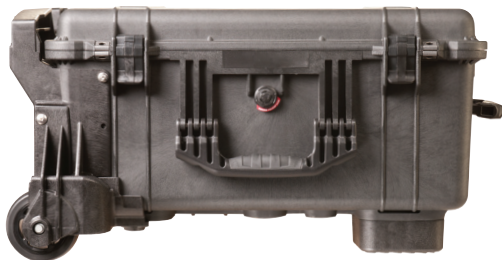

USA

Pelican Products, Inc.
23215 Early Avenue
Torrance, CA 90505
Tel 310-326-4700
Fax 310-326-3311
Toll Free 800-473-5422

CANADA

Pelican Products ULC
10221-184th Street
Edmonton, Alberta T5S 2J4
Tel 780 481 6076
Fax 780 481 9586
Toll Free 866-273-5422

*Free postcards with
your logo imprint:
Pelican.com/dealers*

Pre-Sorted
First Class
U.S. Postage
PAID
Permit # 234
Torrance, CA

INTRODUCING: PELICAN MOBILITY CASES

FOUR SIZES: 1510M, 1560M, 1610M, 1620M

Whether rolling up a grass hill or traversing a gravel road, rough terrain can be a challenge. Pelican's four new mobility models help you overcome that challenge with **1.5" heavy duty polyurethane wheels, stable base, and telescoping handle.**

See them all at Pelican.com

WWW.PELICAN.COM