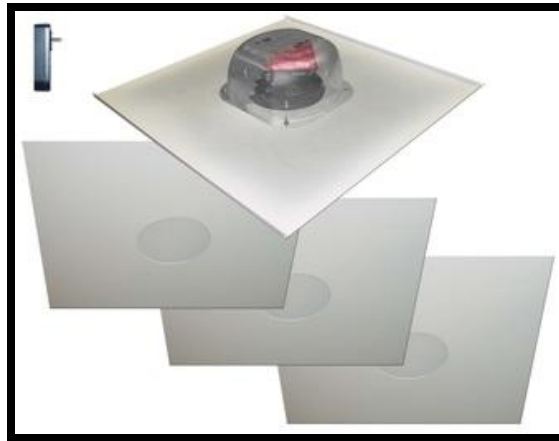

# **2X2AMP-BT2S64 – Two Source, Amplified, 6.5”, Drop Ceiling Speaker with Bluetooth on a 2X2 Tile – Four Speaker Package**

Two Source, 6.5” Amplified Drop Ceiling Speaker with Bluetooth on a 2X2 tile and backcan assembly delivers up to 40 watts power directly to the speaker. Each powered speaker ([2X2AMP-BT2S61](#)) can drive three additional speakers ([2X2IC6NA](#)). One line can drive up to 10 self-amplified speakers. Lower noise feature and protection from shorts and overheating. 15 Volt DC Level 5 [power supply](#) included and optional [Volume Controls](#) are available. Available also in models without Bluetooth features.

Four Speaker assembly consisting of the following;

- 1) One (1) each ([2X2AMP-BT2S61](#)) 6.5” amplified speaker with One (1) each [Backcan](#) enclosure and one (1) each 2X2 tile assembled.
- 2) One (1) each UL Listed, Level 5, 15 VDC power supply ([PS15VDC35AL5](#))
- 3) Three (3) each non-amplified Speaker on a 2X2 tile ([2X2IC6NA](#))

## **Features:**

- Built onto the OWI [IC6](#) In-Ceiling Speakers on a 2X2 Tile and backcan assembly
- 2 Line Level Input/Sources
- Up to 40 Watts of Power – right at the speaker
- With Priority Override Features
- Balanced Line Level Output
- Bluetooth Features
- With a 3.5 mm Stereo Jack Line Input
- 15 Volt DC [power supply](#) (UL Listed-Level 5) included
- Protected from shorts and overheating
- Lower Noise Feature
- Fast and easy – install in the field
- Optional [Stereo/mono volume controls](#) available
- Available in 1, 2 and 4 speaker packages