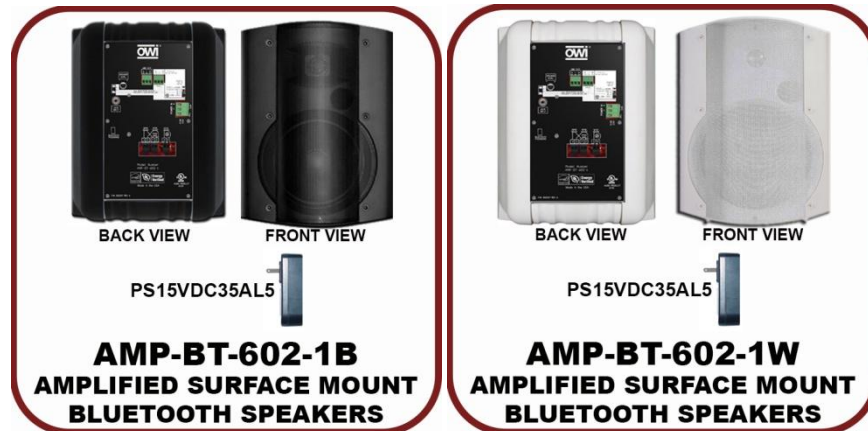

# AMP-BT-602-1 – Two Source, 6.5” Surface Mount Amplified

## Single Speaker (With Bluetooth Features)

Two source, 6.5”, Surface Mount Wall or Ceiling Speakers with Bluetooth features, deliver up to 40 watts power directly to the speaker. Each powered speaker (AMP-BT-602-1) can drive three additional speakers (P602). One line can drive up to 10 self-amplified speakers. Lower noise feature and protection from shorts and overheating. 15Volt DC Level 5 power supply included. Available in black or white.

### Features:

- 2- way, 6” woofer, 4Ω
- Bluetooth Features
- 15VDC Level V power supply and mounting bracket included
- 2 Line Level Input/Sources
- Up to 40 Watts of Power - right at the speaker
- With Priority Override Feature
- Balanced Line level Output
- With a 3.5 mm Stereo Jack Line Input
- Protected from shorts and overheating
- Lower Noise Feature
- [Stereo/mono volume controls](#) available
- Perfect for schools, hotels, conference rooms and training rooms
- Available in Black or White
- Available in 1, 2 and 4 speaker packages

### Available also in other speaker combinations:

- AMP-BT-602-1 - Single speaker with power supply and optional volume control.
- AMP-BT-602-2 - Two speaker combination with power supply and optional volume control.
- AMP-BT-602-4 - Four speaker combination with power supply and optional volume control.