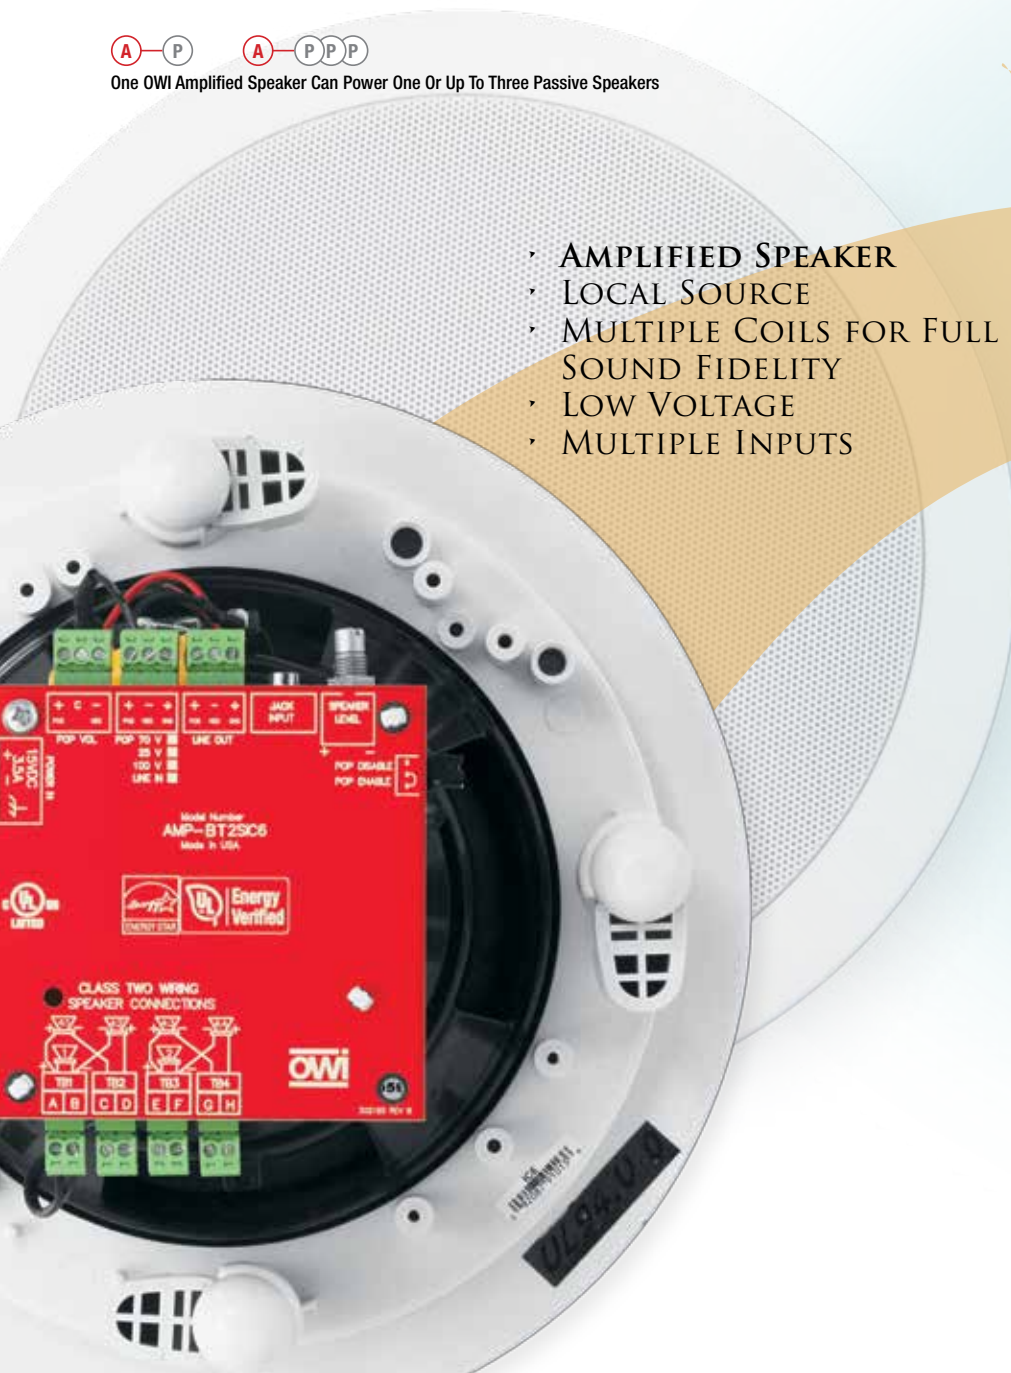

NEW

AMP-ER SERIES

MULTI VOICE COIL*

EMERGENCY SERIES SPEAKER WITH ER PAGING OVERRIDE

**TWO SOURCE/INPUTS. CONTROLS UP TO 4 SPEAKERS.
WITH A UL LISTED, 15 VDC, LEVEL POWER SUPPLY**

The OWI AMP-ER2S6 is a self-powered speaker/amplifier. This amplifier can drive up to four speakers connected series parallel to have a net impedance of 8 Ohms. With an included UL Listed, Level (Energy Star), power supply, the amplifier can output 40 watts or 10 watts per speaker in a four speaker hook-up.

- AMPLIFIED SPEAKER
- LOCAL SOURCE
- MULTIPLE COILS FOR FULL SOUND FIDELITY
- LOW VOLTAGE
- MULTIPLE INPUTS

1

UL LISTED
CE CERTIFIED
ADA READY