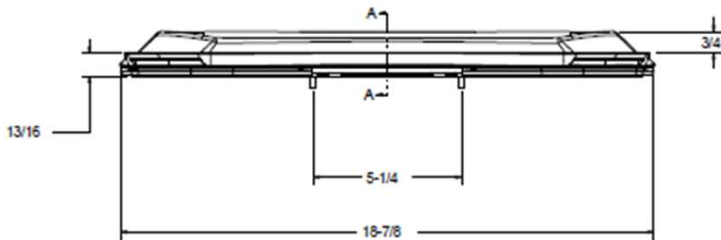

The Dynamite Tray #50420890 Specifications Also featured in the 5007438C4 Combo "C4"

SECTION A-A

2. ALL DIMENSIONS FOR REFERENCE ONLY.
1. SPECIFICATIONS ARE SUBJECT TO CHANGE WITHOUT NOTICE.

1-866-440-0448