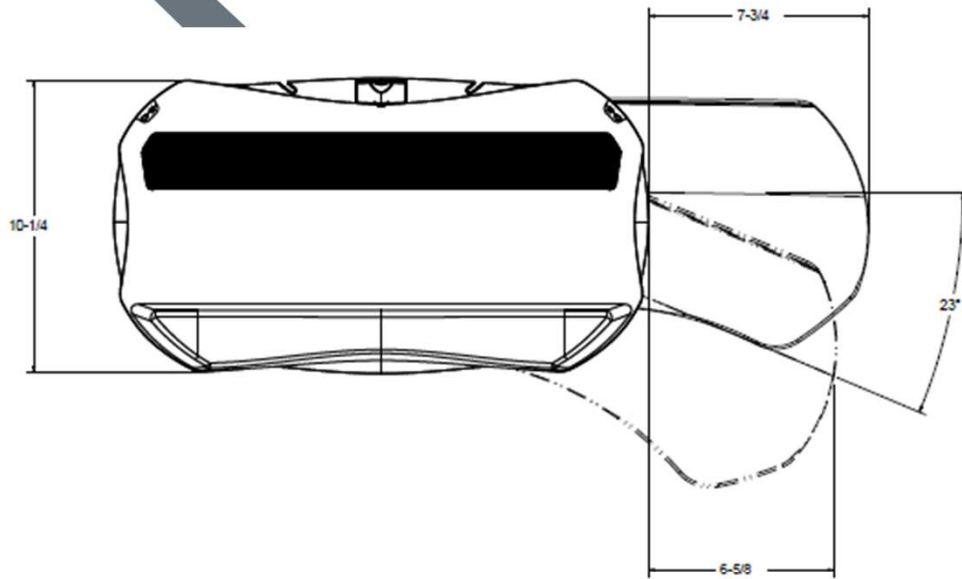

The Dynamite Tray #50420890 Specifications Also featured in the 5007438C4 Combo "C4"

SECTION A-A

2. ALL DIMENSIONS FOR REFERENCE ONLY.
1. SPECIFICATIONS ARE SUBJECT TO CHANGE WITHOUT NOTICE.

1-866-440-0448