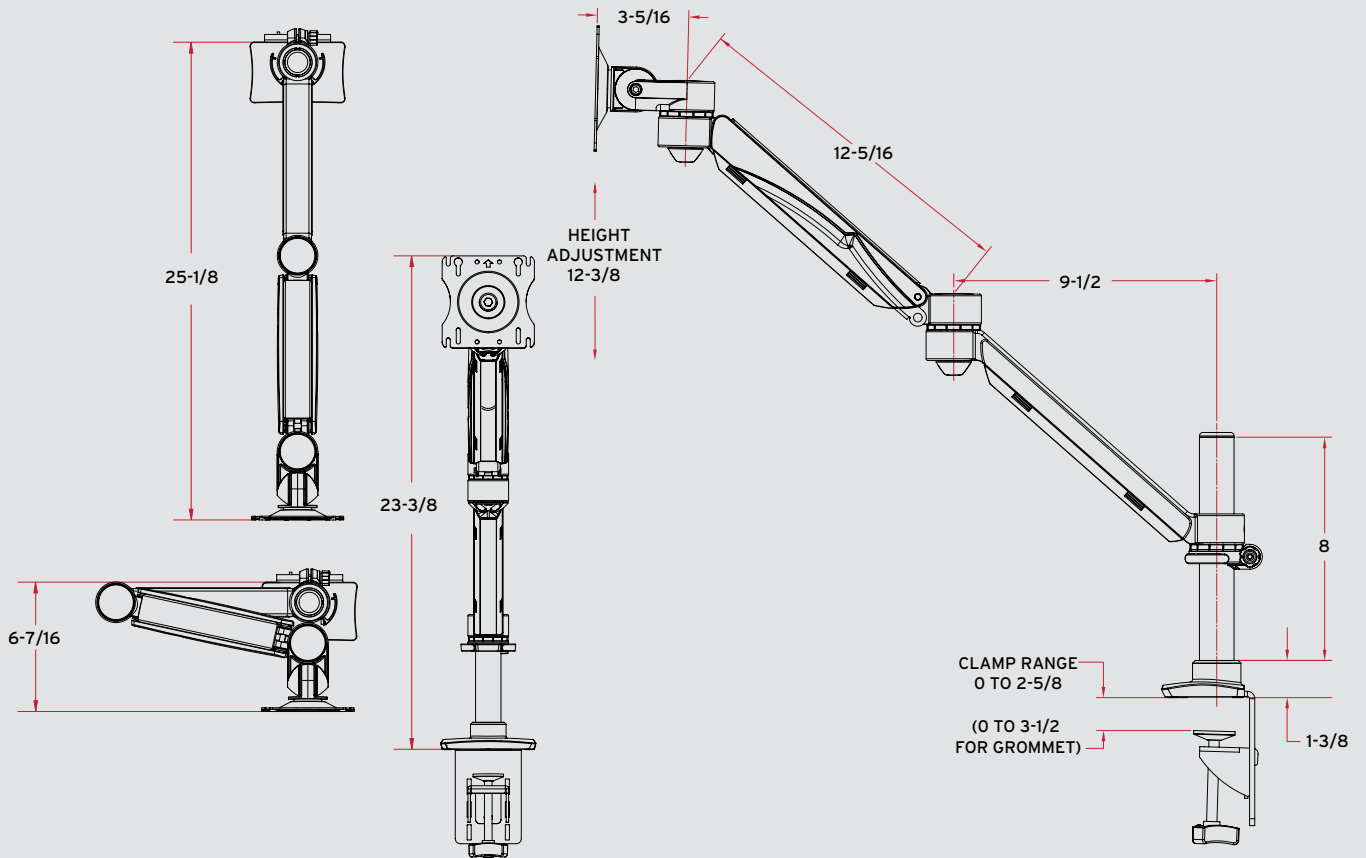

## **5007818XXX**

The new 5007818XXX has been redesigned to incorporate a look that is in keeping with the new height adjustable segment. The longer arm provides an extended reach to increase the sit-to-stand capabilities, giving the end user greater ergonomic options.

## **UNIQUE FEATURES**

- Quick Connect allows fast, simple assembly
- Flexibility and more options for the end user with a simple, easy-to-use Allen wrench adjustment to counter balance the weight of the monitor
- Double Extension models allow 25 1/8" of back and forth movement. Arm folds back to post for more desk space
- The arm swivels 360° around the base, increasing the options for display position
- Options are available for panel, wall and slatwall mounting configurations
- Desk clamp and grommet mount hardware are included to minimize SKUs
- Clamp and grommet adjustable to fit most desks and work surfaces
- With a clamping range of 1/2" to 2 3/4" that is standard for the Concerto, this new arm will fit to any work surface
- New cable manager keeps all cables hidden
- Monitor mounting bracket, with Quick Connect option, contains 75x75mm, 100x100mm, 200x200mm and 100x200 hole patterns to meet with VESA standards

### Description

Single-Screen, Double-Extension with one Height-Adjustable Segment