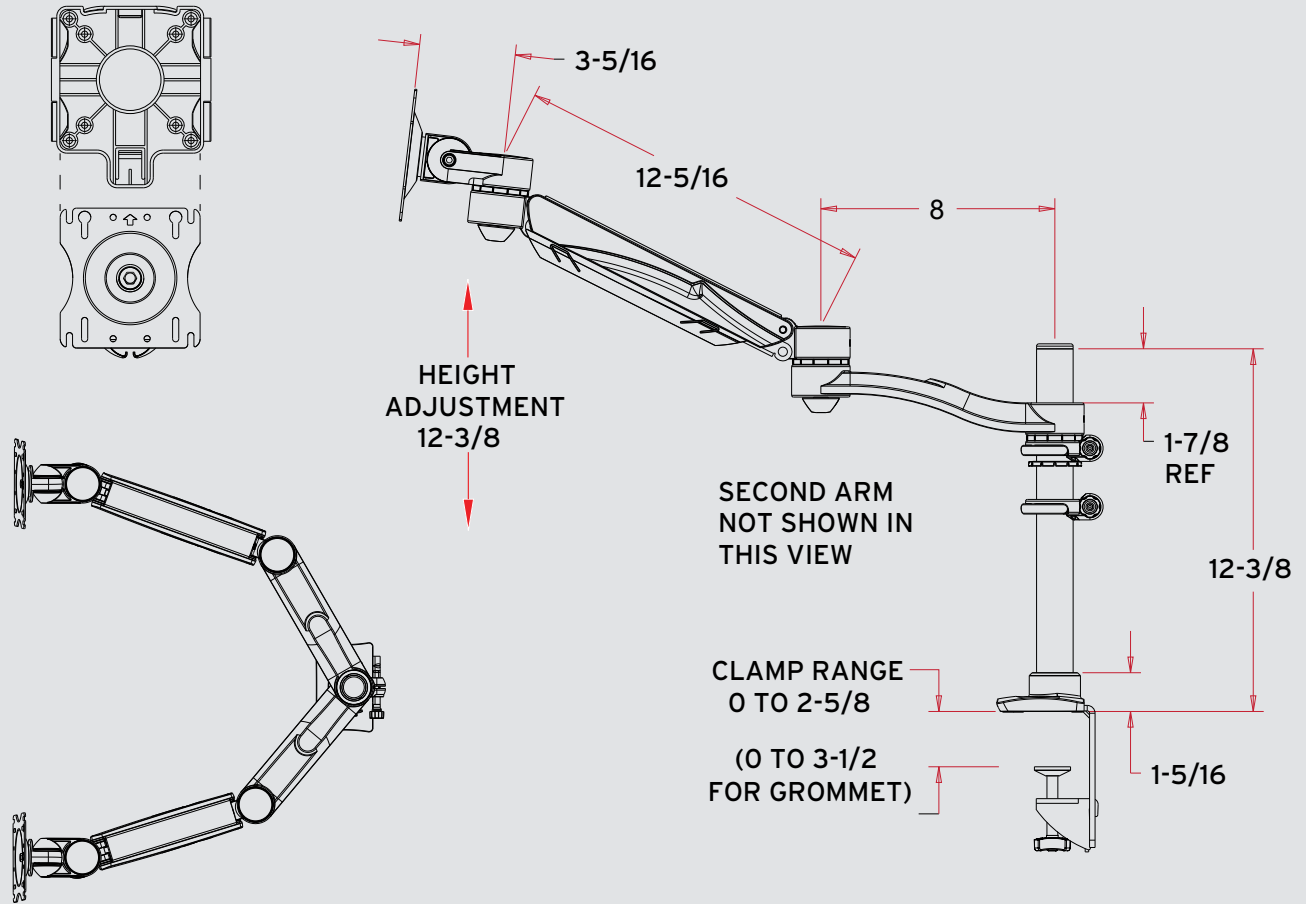

### **5007821XXX UNIQUE FEATURES**

- Quick Connect allows fast, simple assembly.
- Flexibility and more options for the end user with a simple, easy-to-use Allen wrench adjustment to counter balance the weight of the monitor.
- Double Extension models allow 24" of back and forth movement. Arm folds back to post for more desk space
- The arm swivels 360° around the base, increasing the options for display position
- Options are available for panel, wall and slatwall mounting configurations
- Desk clamp and grommet mount hardware are included to minimize SKUs
- Clamp and grommet adjustable to fit most desks and work surfaces
- With a clamping range of 1/2" to 2 3/4" that is standard for the 5007821XXX, this new arm will fit to any work surface
- New cable manager keeps all cables hidden
- Monitor mounting bracket contains both 75mm and 100mm hole patterns to comply with VESA standards
- Choice of finishes - white, black or polished

### 5007821 with Height Adjustable Arm

#### Description

Dual-Screen, two Double-Extension Arms with one Height-Adjustable Segment per screen

Black    White    Polished

To specify colour, replace the "XXX" in part number with: 90=Black, 30=White, Polished 140  
For example, to get "5007821XXX" in white, order 500782130.