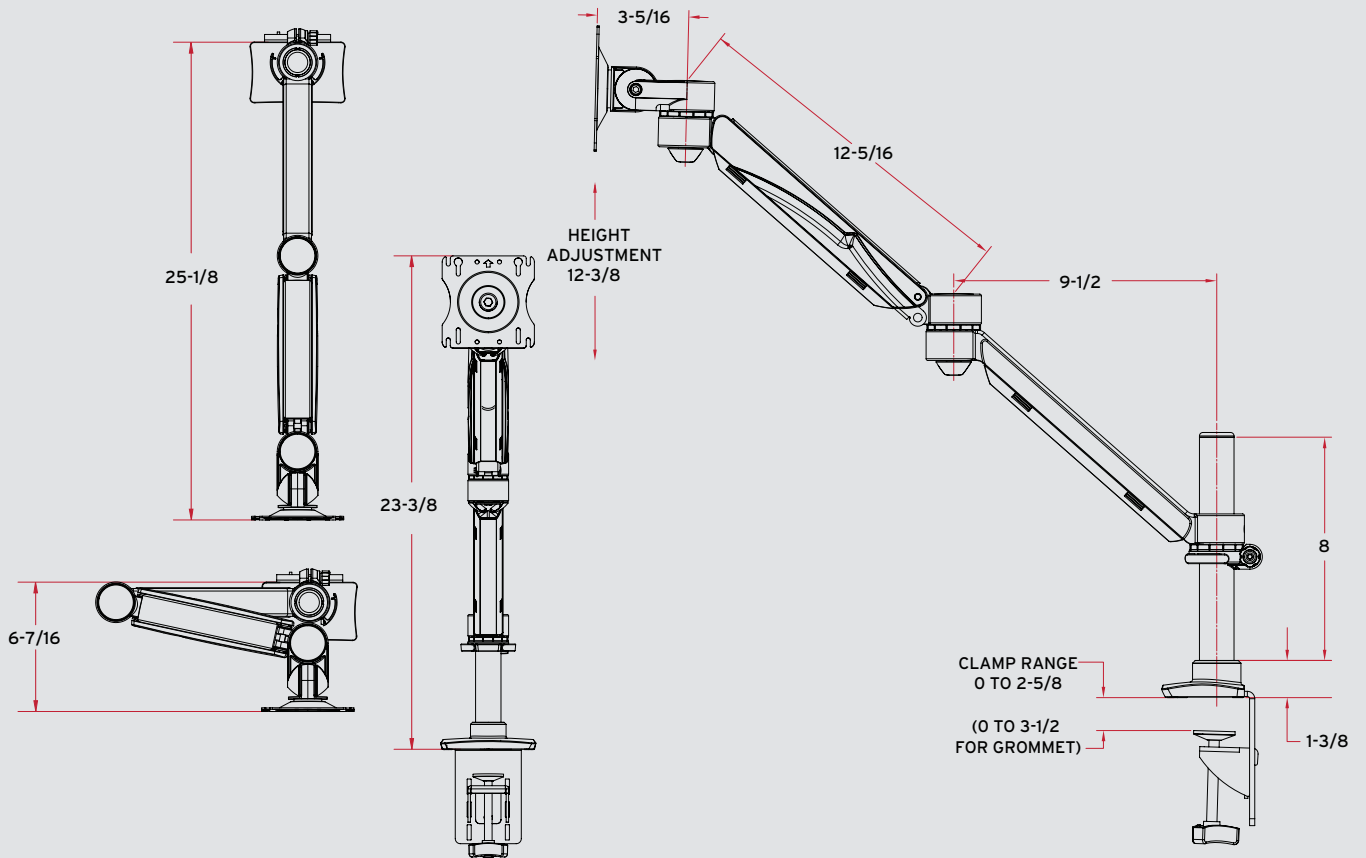

R Richelieu *ERGO*

5007823XXX

The new 5007823XXX has been redesigned to incorporate a look that is in keeping with the new height adjustable segment. The longer arm provides an extended reach to increase the sit-to-stand capabilities, giving the end user greater ergonomic options.

UNIQUE FEATURES

- Quick Connect allows fast, simple assembly
- Flexibility and more options for the end user with a simple, easy-to-use Allen wrench adjustment to counter balance the weight of the monitor
- Double Extension models allow 25 1/8" of back and forth movement. Arm folds back to post for more desk space
- The arm swivels 360° around the base, increasing the options for display position
- Options are available for panel, wall and slatwall mounting configurations
- Desk clamp and grommet mount hardware are included to minimize SKUs
- Clamp and grommet adjustable to fit most desks and work surfaces
- With a clamping range of 1/2" to 2 3/4" that is standard for the Concerto, this new arm will fit to any work surface
- New cable manager keeps all cables hidden
- Monitor mounting bracket, with Quick Connect option, contains 75x75mm, 100x100mm, 200x200mm and 100x200 hole patterns to meet with VESA standards

5007823xxx

Description

Dual-Screen, two Double-Extension Arms with one Height-Adjustable Segment per screen