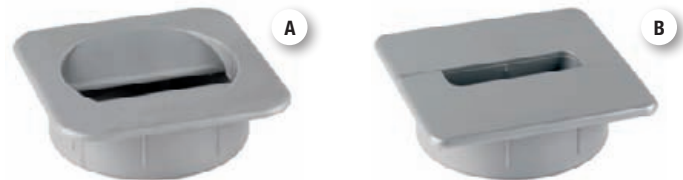

Square Grommets

Ref.	Code	Color Finish	Material			
A	60934	106	ABS	3 1/8" (79 mm)	3 11/16" (94 mm)	1" (25 mm)
B	60935	106	ABS	3 1/8" (79 mm)	3 11/16" (94 mm)	1" (25 mm)

WIRE MANAGEMENT

Richelieu products are functional, innovative and easy to install.