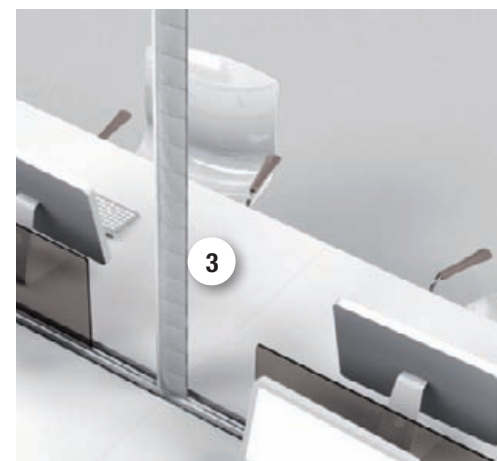

10 - Aluminum

30 - White

90 - Black

Vertical Cable Management Spine

Organize wires separately for easier cable management.

Product includes:

- 1 top bracket
- 15-ring column
- 2 mounting clips (for horizontal installation)
- 1 weighted base