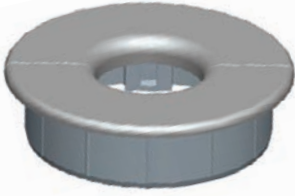

Rectangular Ventilator Grill

Code	Color Finish	Material			
010527	30, 90	ABS			

Round Ventilator Grill

Code	Color Finish	Material			
92064	30, 40, 60, 90, 100	PP			

Round Grommet

Code	Color Finish	Material			
60951	106	ABS	3 1/8" (79 mm)	3 11/16" (94 mm)	1" (25 mm)
60952	140	ABS	3 1/8" (79 mm)	3 11/16" (94 mm)	1" (25 mm)