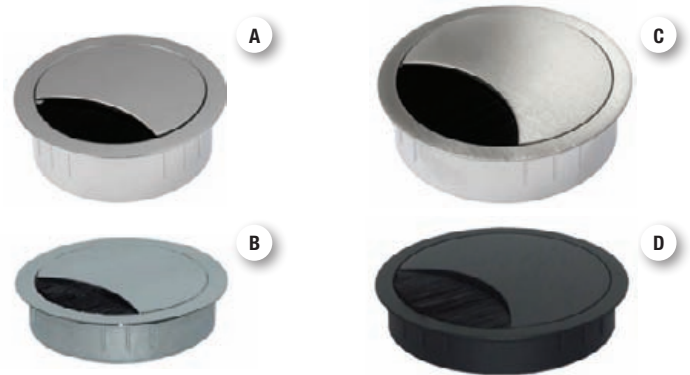

GROMMETS and WIRE MANAGEMENT

The grommets in this collection effortlessly organize the wires on your desk. Available in metal or plastic material, they come in a wide range of sizes and finishes.

Grommet with Smooth-Closing Functionality

Rectangular cable outlet in aluminum with straight flap cover, black brush seal and smooth-closing functionality.

Round Brush Grommet

Round metal grommet with a snap-in cover mechanism.

Ref. Code	Color Finish	Material			
A 166021	90, 140, 174	Metal	2 3/8" (60 mm)	2 5/8" (67 mm)	13/16" (21 mm)
B 166012	90, 140, 174	Metal	2 3/8" (60 mm)	2 5/8" (67 mm)	1/2" (12 mm)
C 168021	90, 140, 174	Metal	3 3/16" (80 mm)	3 1/2" (88 mm)	13/16" (21 mm)
D 168012	90, 140, 174	Metal	3 3/16" (80 mm)	3 1/2" (88 mm)	1/2" (12 mm)

SYMBOLS

BORING DIMENSIONS

 Diameter
 Length x Width

OVERALL DIMENSIONS

 Diameter
 Height
 Length x Width

Round Grommets for Glass

These high-quality products can be placed in both wood and glass surfaces.

When installed in glass, they can be held in place with UV glue (see page 11).