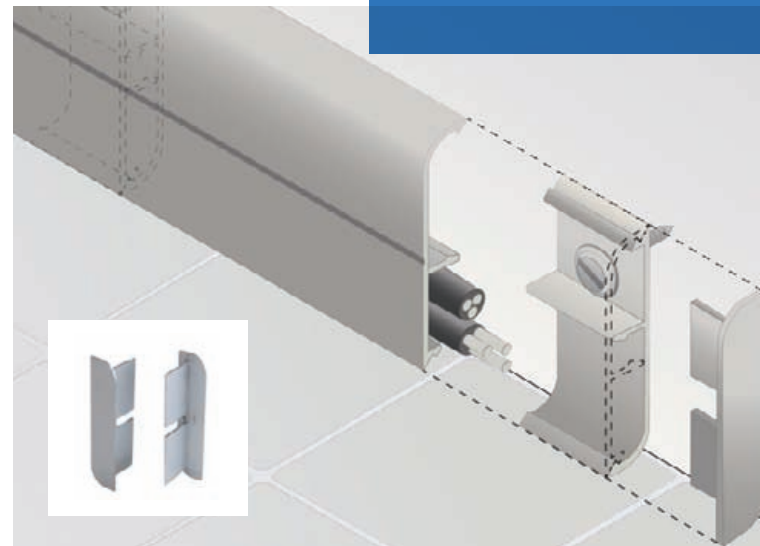

Wire Management System

Anodized aluminum wire management system for hooded cables. Satin finish. Easy to clean. Designed to be used at home or in the office, it's perfect for under-cabinet lighting installations.

The end caps require silicone and/or adhesive to remain in place.

If holes need to be drilled to allow wires to pass through, ensure protection is added to prevent cable damage.

Code	Color Finish	Description	Material		
70076282	10	Wire management (1 side)*	Metal	78 3/4" x 9/16" (2000 x 15 mm)	2 9/16" (66 mm)
7007628	10	End cap	Metal		2 9/16" (66 mm)

* For the complete set of this model, the two items must be combined with product No. **7007628210**.

Wire Management Mouldings

Designed to conceal wires while optimizing functionality, these mouldings come with an adhesive strip.

A

B

C

D

Ref.	Code	Color Finish	Material	Opening		
A	PF34	11	PVC	1/4" (7 mm)	8' x 1/2" (2438 x 13 mm)	11/16" (17 mm)
B	PF34	30	PVC	1/4" (7 mm)	8' x 1/2" (2438 x 13 mm)	11/16" (17 mm)
C	5124	90	PVC	7/16" (11 mm)	6' x 1 1/2" (1829 x 38 mm)	2" (51 mm)
D	PF56	90	PVC	3/8" (10 mm)	6' x 7/8" (1829 x 22 mm)	1 5/8" (41 mm)

COMPLEMENTARY ACCESSORIES