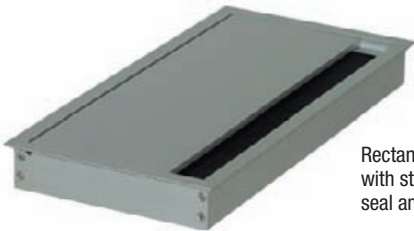

GROMMETS and WIRE MANAGEMENT

The grommets in this collection effortlessly organize the wires on your desk. Available in metal or plastic material, they come in a wide range of sizes and finishes.

Grommet with Smooth-Closing Functionality

SYMBOLS

BORING DIMENSIONS

 Diameter
 Length x Width

OVERALL DIMENSIONS

 Diameter
 Height
 Length x Width

Round Grommets for Glass

These high-quality products can be placed in both wood and glass surfaces.

When installed in glass, they can be held in place with UV glue (see page 11).