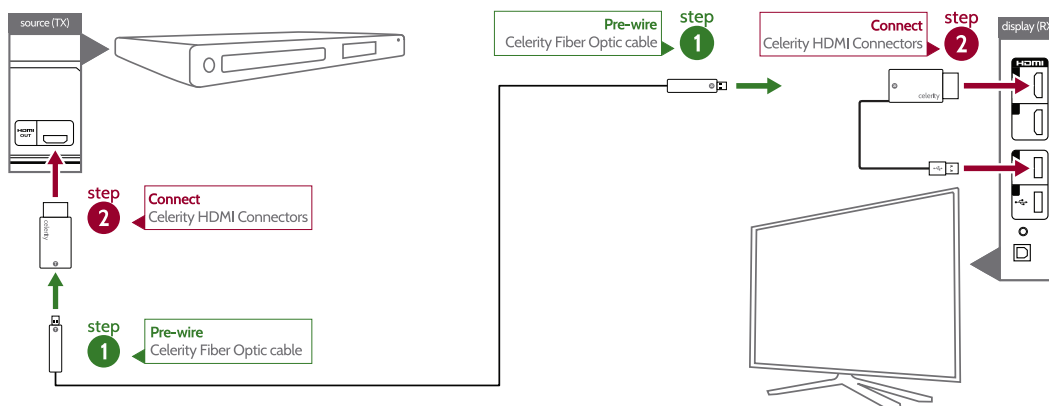

2 Steps to Fiber Optic HDMI

Technical Note

Celerity Technologies' Fiber Optic Plug terminating each end of the Celerity Fiber Optic HDMI cable supports proprietary technology for HDMI over Celerity Fiber Optic cable. While the plug may appear similar to that of micro-HDMI or mini-USB, it does not support any technical attributes of either connector. The Celerity fiber optic plug supports only proprietary Celerity technology and is connected to the Celerity Fiber Optic HDMI connector according to the user guide.