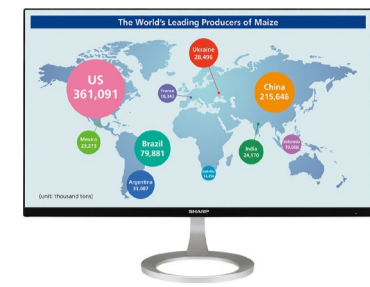

Professional LCD Monitors

UPDATE 12/1/19

Sharp Monitor	Desktop LCD Monitors		LCD Interactive Touch Screen Display Systems		
	LL-B220 / LL-B240 / LL-B270	PN-L401C / PN-L501C	PN-CE701H/PN-C751H/PN-C861H	PN-L651H / PN-L751H / PN-L851H	PN-L805H
Sharp Advantage	- Slim and Elegant Design - Edge to edge glass - Stylish round stand	- Value Priced 40" & 50" Class Whiteboard 10-Point Capacitive Multi-Touch Screen - Mini OPS Slot	- Value Priced + 70"/75"/86" Class Whiteboards - Built-in SoC Controller 4K Ultra-HD Screen - Built-in Wireless Connectivity	- Built-in SoC Controller 20-Point Multi-Touch Screen - Built-in Wireless Connectivity	4K Ultra-HD Direct Bonded Screen 30-Point Capacitive Multi-Touch Screen
Minimum Advertised Price (MAP)	TBD / $183 / $231	$2,120/$3,050	$3,690 / $4,810 / $8,440	$4,550 / $6,090 / $9,990	$17,465
Screen Size	22" class (21.5" diagonal) 24" class (23.8" diagonal) 27" class (27" diagonal)	40" class (39.5" diagonal) 50" class (49.5" diagonal)	70" class (69 - 1/2" diagonal) 75" class (74 - 1/2" diagonal) 86" class (85 9/16" diagonal)	65" class (64 - 1/2" diagonal) 75" class (74 - 1/2" diagonal) 85" class (84 - 9/16" diagonal)	80" class (80.5" diagonal)
UV²A Panel	No	No	No	No	No
Backlight	LED edge lit	LED edge lit	LED full array	LED full array	LED full array
Native Resolution	1920 x 1080	1920 x 1080	3840 x 2160	3840 x 2160	3840 x 2160
Contrast Ratio	3000:1	5000:1	4000:1/1200:1/1200:1	5000:1	4000:1
Brightness	250 cd/m²	300 cd/m² / 400 cd/m²	350 cd/m² / 400 cd/m² / 400 cd/m²	350 cd/m²	300 cd/m²
Optional PC	Sold separately	Yes - PN-SPCI5W10C	Yes - PN-SPCI5W10C	Yes - PN-SPCI5W10C	Yes - PN-SPCI7W10C
Dimensions (W x D x H)	19-7/16" x 7-1/16" x 14-7/8" 21-1/4" x 7-1/16" x 15-13/16" 24-1/8" x 8-11/16" x 17-1/2"	36-15/16" x 2-9/16" x 21-1/2" 45-5/16" x 2-11/16" x 27"	64-1/8" x 3-5/16" x 39" 68-5/16" x 4-1/8" x 40-13/16" 78-1/4" x 4-7/16" x 46-1/4"	59-1/8" x 3-7/8" x 35-3/16" 67-7/8" x 3-7/8" x 40-3/16" 76-13/16" x 3-7/8" x 45-1/4"	73-3/8" x 3-7/8" x 42-15/16"
Weight	5.5 lbs. / 7.1 lbs. / 8.6 lbs.	38.6 lbs. / 61.7 lbs.	119 lbs. / 134.5 lbs. / 176.4 lbs.	106 lbs. / 135 lbs. / 170 lbs.	160.9 lbs.
Bezel Frame Width	2.5mm (L/R/T), 15mm (B) 2mm (L/R/T), 15mm (B) 2mm (L/R/T), 18mm (B)	30 mm 26mm (L/R), 33mm (T/B)	44 mm (L/R/T), 76 mm (B) 41.5 mm (L/R/T), 64.5 mm (B) 46 mm (L/R/T), 61 mm (B)	19 mm (L/R/T), 37 mm (B) 19 mm (L/R/T), 37 mm (B) 19 mm (L/R/T), 37 mm (B)	40.9 mm (T/B), 38.3 mm (L/R)
Built-in Speakers	No	Yes - Downward Facing	Yes	Yes	Yes
Portrait and Landscape	No	Landscape / Portrait / Face-up	Landscape Only	Landscape / Portrait / Backward tilt	Landscape / Portrait / Face-up
Power Consumption	30 W / 30 W / 40 W (0.5W during standby)	89 W / 105 W	400W / 460W / 530W	270W / 330W / 310W	325W
Limited Warranty	3-Year Limited	3-Year Limited	3-Year Limited	3-Year Limited	3-Year Limited
Commercial Usage	N/A	16/7 Certified	16/7 Certified	16/7 Certified	24/7 Certified
Notes