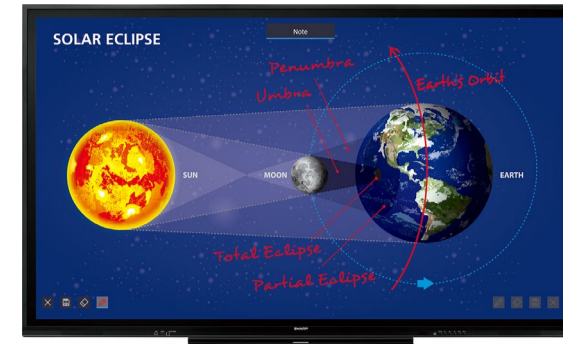

Professional LCD Monitors

UPDATE 12/1/19

Sharp Monitor	Desktop LCD Monitors		LCD Interactive Touch Screen Display Systems		
	LL-B220 / LL-B240 / LL-B270	PN-L401C / PN-L501C	PN-CE701H/PN-C751H/PN-C861H	PN-L651H / PN-L751H / PN-L851H	PN-L805H
Sharp Advantage	- Slim and Elegant Design - Edge to edge glass - Stylish round stand	- Value Priced 40" & 50" Class Whiteboard 10-Point Capacitive Multi-Touch Screen - Mini OPS Slot	- Value Priced + 70"/75"/86" Class Whiteboards - Built-in SoC Controller 4K Ultra-HD Screen - Built-in Wireless Connectivity	- Built-in SoC Controller 20-Point Multi-Touch Screen - Built-in Wireless Connectivity	4K Ultra-HD Direct Bonded Screen 30-Point Capacitive Multi-Touch Screen
Minimum Advertised Price (MAP)	TBD / $183 / $231	$2,120/$3,050	$3,690 / $4,810 / $8,440	$4,550 / $6,090 / $9,990	$17,465
Screen Size	22" class (21.5" diagonal) 24" class (23.8" diagonal) 27" class (27" diagonal)	40" class (39.5" diagonal) 50" class (49.5" diagonal)	70" class (69 - 1/2" diagonal) 75" class (74 - 1/2" diagonal) 86" class (85 9/16" diagonal)	65" class (64 - 1/2" diagonal) 75" class (74 - 1/2" diagonal) 85" class (84 - 9/16" diagonal)	80" class (80.5" diagonal)
UV²A Panel	No	No	No	No	No
Backlight	LED edge lit	LED edge lit	LED full array	LED full array	LED full array
Native Resolution	1920 x 1080	1920 x 1080	3840 x 2160	3840 x 2160	3840 x 2160
Contrast Ratio	3000:1	5000:1	4000:1/1200:1/1200:1	5000:1	4000:1
Brightness	250 cd/m²	300 cd/m² / 400 cd/m²	350 cd/m² / 400 cd/m² / 400 cd/m²	350 cd/m²	300 cd/m²
Optional PC	Sold separately	Yes - PN-SPCI5W10C	Yes - PN-SPCI5W10C	Yes - PN-SPCI5W10C	Yes - PN-SPCI7W10C
Dimensions (W x D x H)	19-7/16" x 7-1/16" x 14-7/8" 21-1/4" x 7-1/16" x 15-13/16" 24-1/8" x 8-11/16" x 17-1/2"	36-15/16" x 2-9/16" x 21-1/2" 45-5/16" x 2-11/16" x 27"	64-1/8" x 3-5/16" x 39" 68-5/16" x 4-1/8" x 40-13/16" 78-1/4" x 4-7/16" x 46-1/4"	59-1/8" x 3-7/8" x 35-3/16" 67-7/8" x 3-7/8" x 40-3/16" 76-13/16" x 3-7/8" x 45-1/4"	73-3/8" x 3-7/8" x 42-15/16"
Weight	5.5 lbs. / 7.1 lbs. / 8.6 lbs.	38.6 lbs. / 61.7 lbs.	119 lbs. / 134.5 lbs. / 176.4 lbs.	106 lbs. / 135 lbs. / 170 lbs.	160.9 lbs.
Bezel Frame Width	2.5mm (L/R/T), 15mm (B) 2mm (L/R/T), 15mm (B) 2mm (L/R/T), 18mm (B)	30 mm 26mm (L/R), 33mm (T/B)	44 mm (L/R/T), 76 mm (B) 41.5 mm (L/R/T), 64.5 mm (B) 46 mm (L/R/T), 61 mm (B)	19 mm (L/R/T), 37 mm (B) 19 mm (L/R/T), 37 mm (B) 19 mm (L/R/T), 37 mm (B)	40.9 mm (T/B), 38.3 mm (L/R)
Built-in Speakers	No	Yes - Downward Facing	Yes	Yes	Yes
Portrait and Landscape	No	Landscape / Portrait / Face-up	Landscape Only	Landscape / Portrait / Backward tilt	Landscape / Portrait / Face-up
Power Consumption	30 W / 30 W / 40 W (0.5W during standby)	89 W / 105 W	400W / 460W / 530W	270W / 330W / 310W	325W
Limited Warranty	3-Year Limited	3-Year Limited	3-Year Limited	3-Year Limited	3-Year Limited
Commercial Usage	N/A	16/7 Certified	16/7 Certified	16/7 Certified	24/7 Certified
Notes