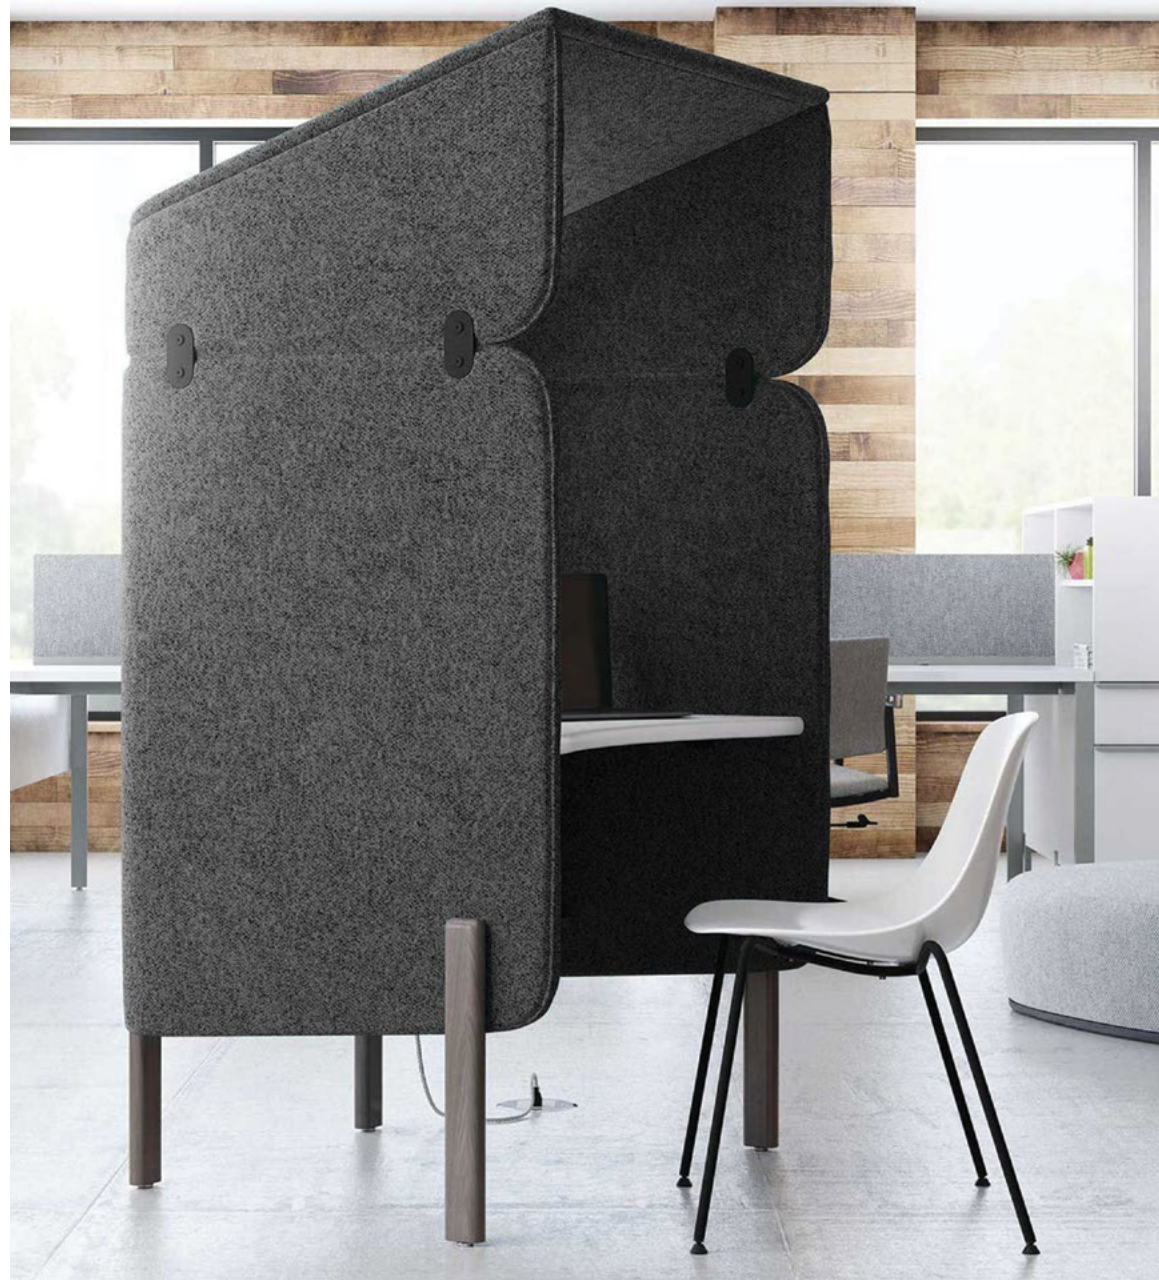

A family of pieces that speak the same language means endless possibilities and configurations. Căav is full of touches that seamlessly fit together. Pieces that work together, clean lines, and integrated technology.

solid wood

EGR	FAW	BUF	PIL	CLY	OBK	MES	SIE	BRK
RYE	VAL	WLH	MCH	FLX	SAB	BAR	UMB	TRF
MIN	LOF	PIN	FLO	FLN	SAD	CND	CSK	RAV

Various wood species available based upon finish selection.

laminata

BEL	EGR	FAW	PIL	CLY	OBK	MES	BRK	UMB
WEA	MIN	LOF	PIN	VAL	WLH	MCH	FLO	FLN
CSK	ZEN	DWH	ALB	BBL	SHD	SLG	BLK	

veneer

EGR	FAW	BUF	PIL	CLY	OBK	MES	SIE	BRK
RYE	VAL	MCH	FLX	SAB	BAR	UMB	TRF	CSK
MIN	LOF	FLN	SAD	CND	RAV			

metal

BWH	ASL	SNK	PEW	MBK	ABZ	SBZ	GLD	SPR
POW	ANL	CAB	MUS	SPP	GOH	CDU	CAP	DUP
DST	OLV	EMC	EVP	MWH	SPA	BLJ	EBL	SMK
TFB	VMA							

paint

BWH	GRV	NWH	SVP	SKS	UKH	CHT	BKD	STM
BFX	GAL	TRC	BTT	SAU	BRV	CCY	ROS	RPT
QAL	PPL	NVL	WBL	DEN	PGR	BRF	KGR