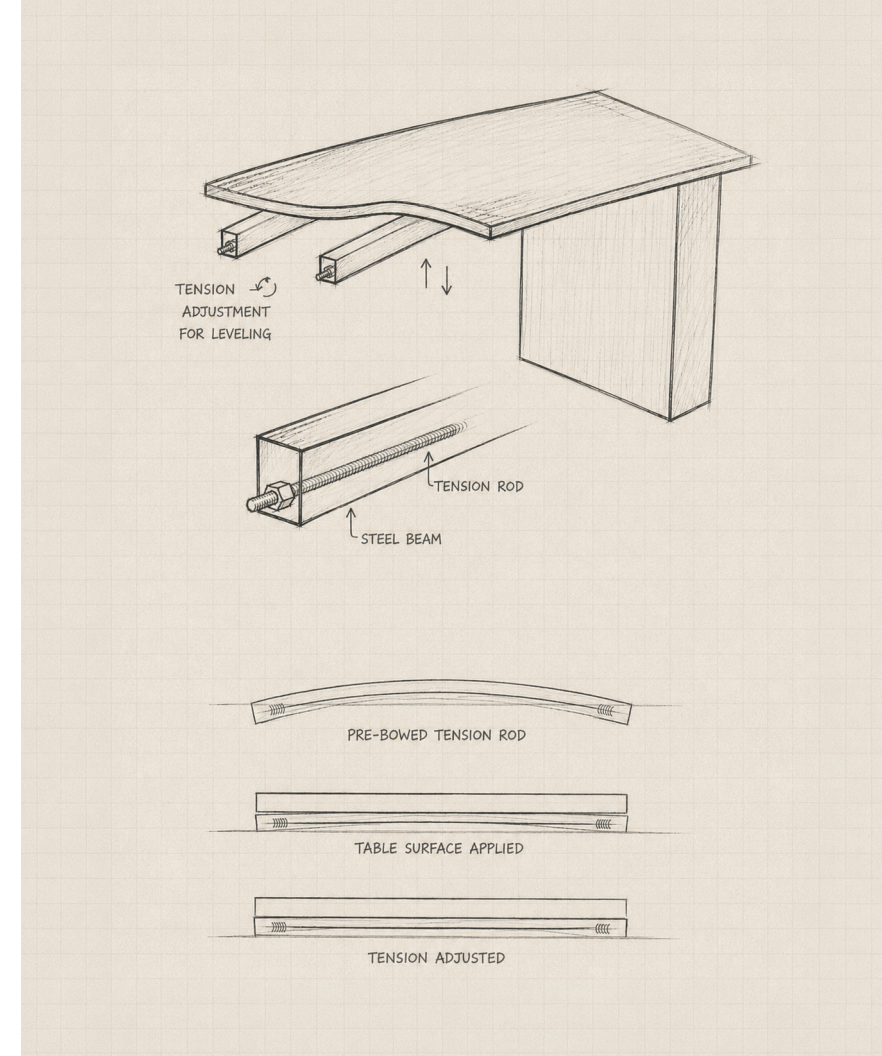

meet Anthology.

INSPIRED BY DESIGN, PERFECTED BY ENGINEERING.

BridgeLine, the innovative heart of Anthology, draws inspiration from iconic design principles—combining the precise tension control of a guitar truss rod with the engineering elegance of a low profile suspension bridge. Like a bridge's tension cables, BridgeLine's adjustable tension rod ensures flawless stability and strength across broad, unsupported spans, accommodating diverse top materials such as wood, stone, and glass. This patent-pending system achieves a seamless balance of form and function with a minimalist profile and structural ingenuity.