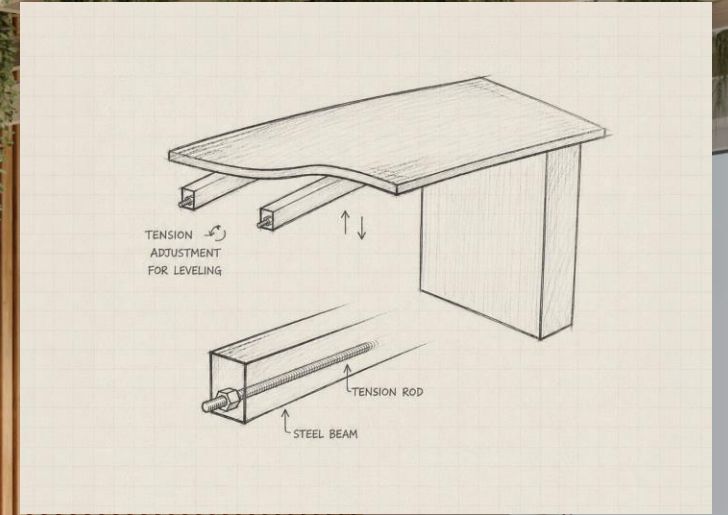

## ENGINEERED FOR ELEGANCE

The patent-pending BridgeLine support structure spans impressive lengths with ease, without the need for additional support or bases. Its minimalist design accentuates the table's form, offering a clean, uninterrupted aesthetic that balances strength with simplicity. BridgeLine's adjustable tension rod ensures flawless stability and strength across broad, unsupported spans, accommodating diverse top materials such as wood, stone, and glass.